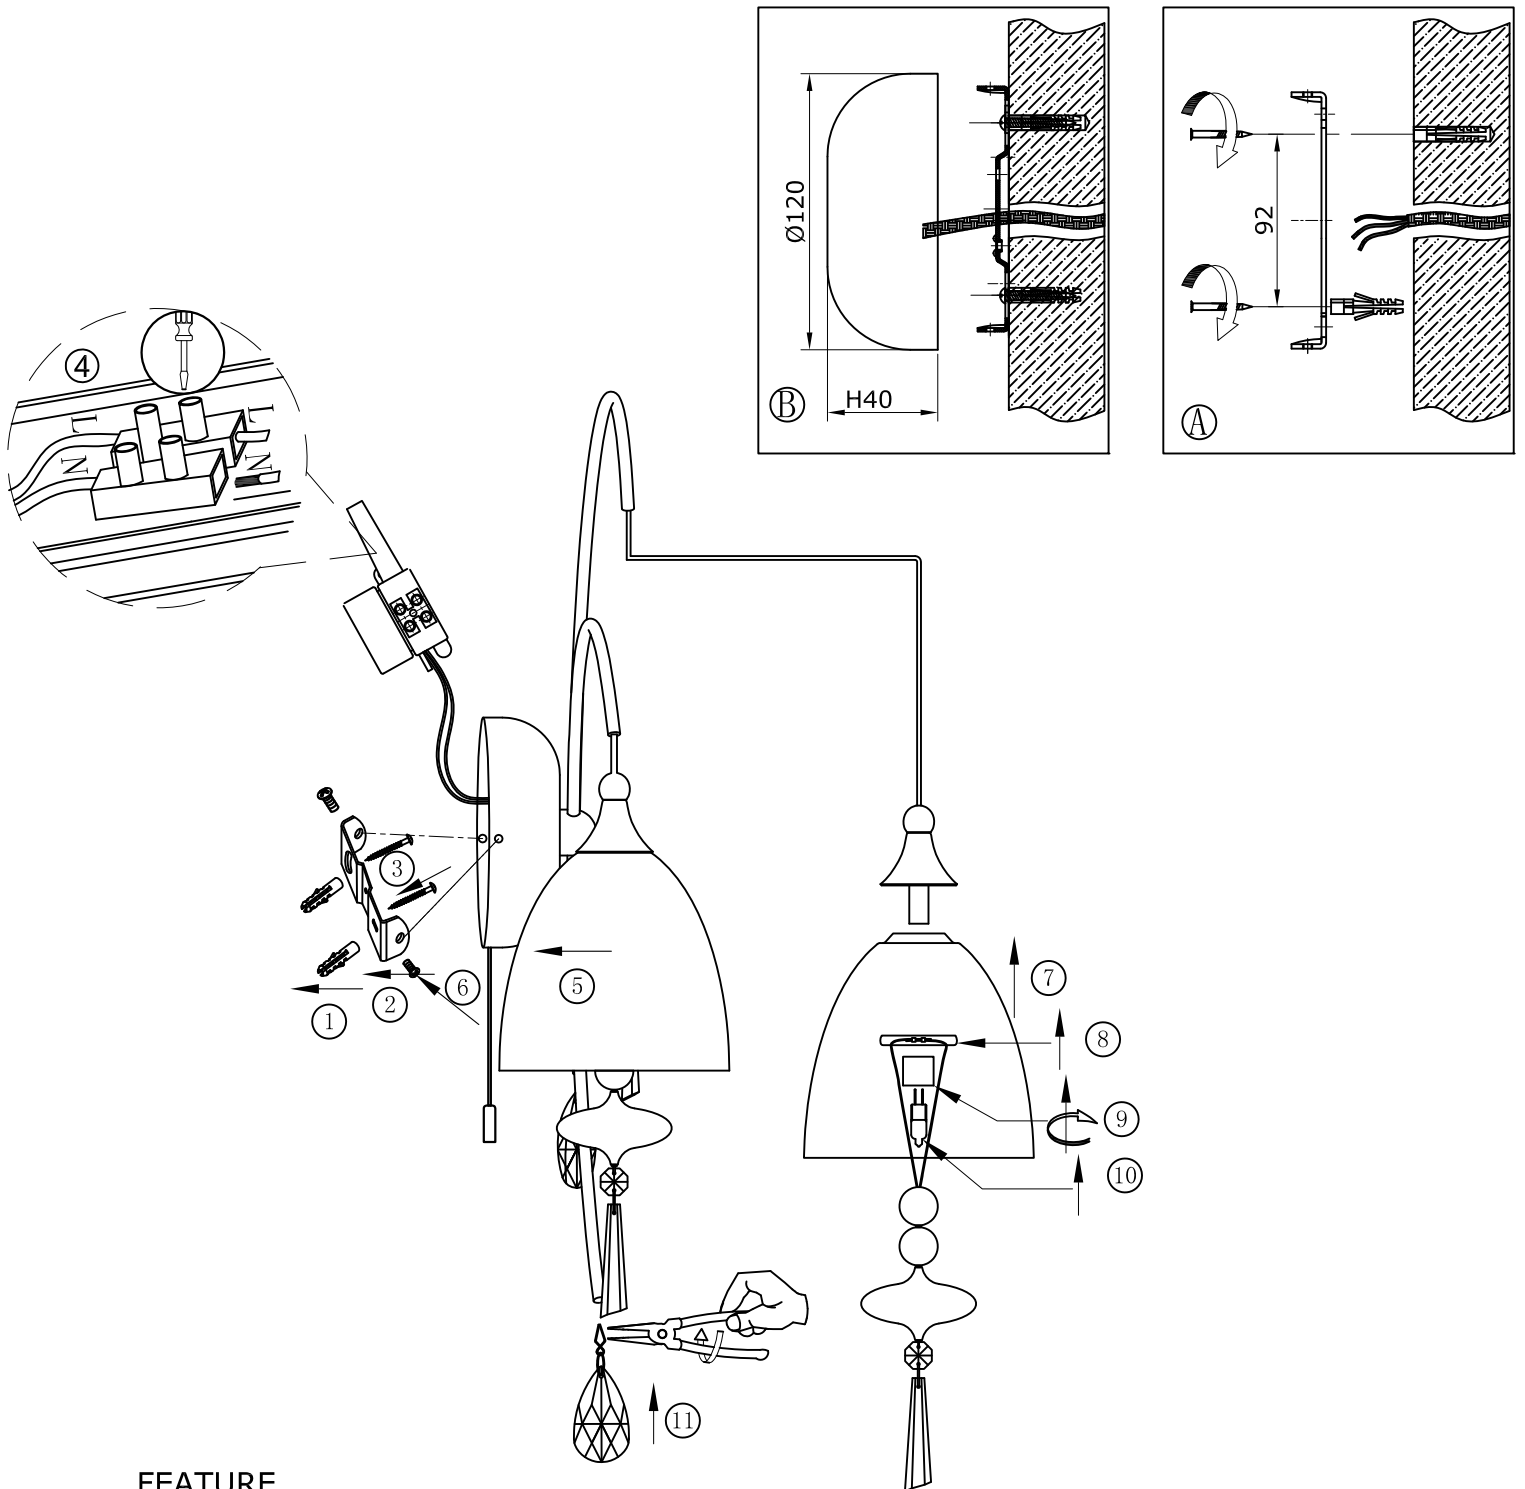

# ODEON LIGHT INSTALLATION INSTRUCTION

Item No.: 2570/2W

## FEATURE

- 220-240V ~ 50Hz
- Lamp Type: G4 2 X MAX 35W 12V ~

The lamp can be only indoor used

If in doubt, consult a qualified electrician or contact your retail outlet. Ensure that you always install the fitting to the relevant regulations. Certain regulations indicate that lighting fittings should be installed by a qualified electrician.