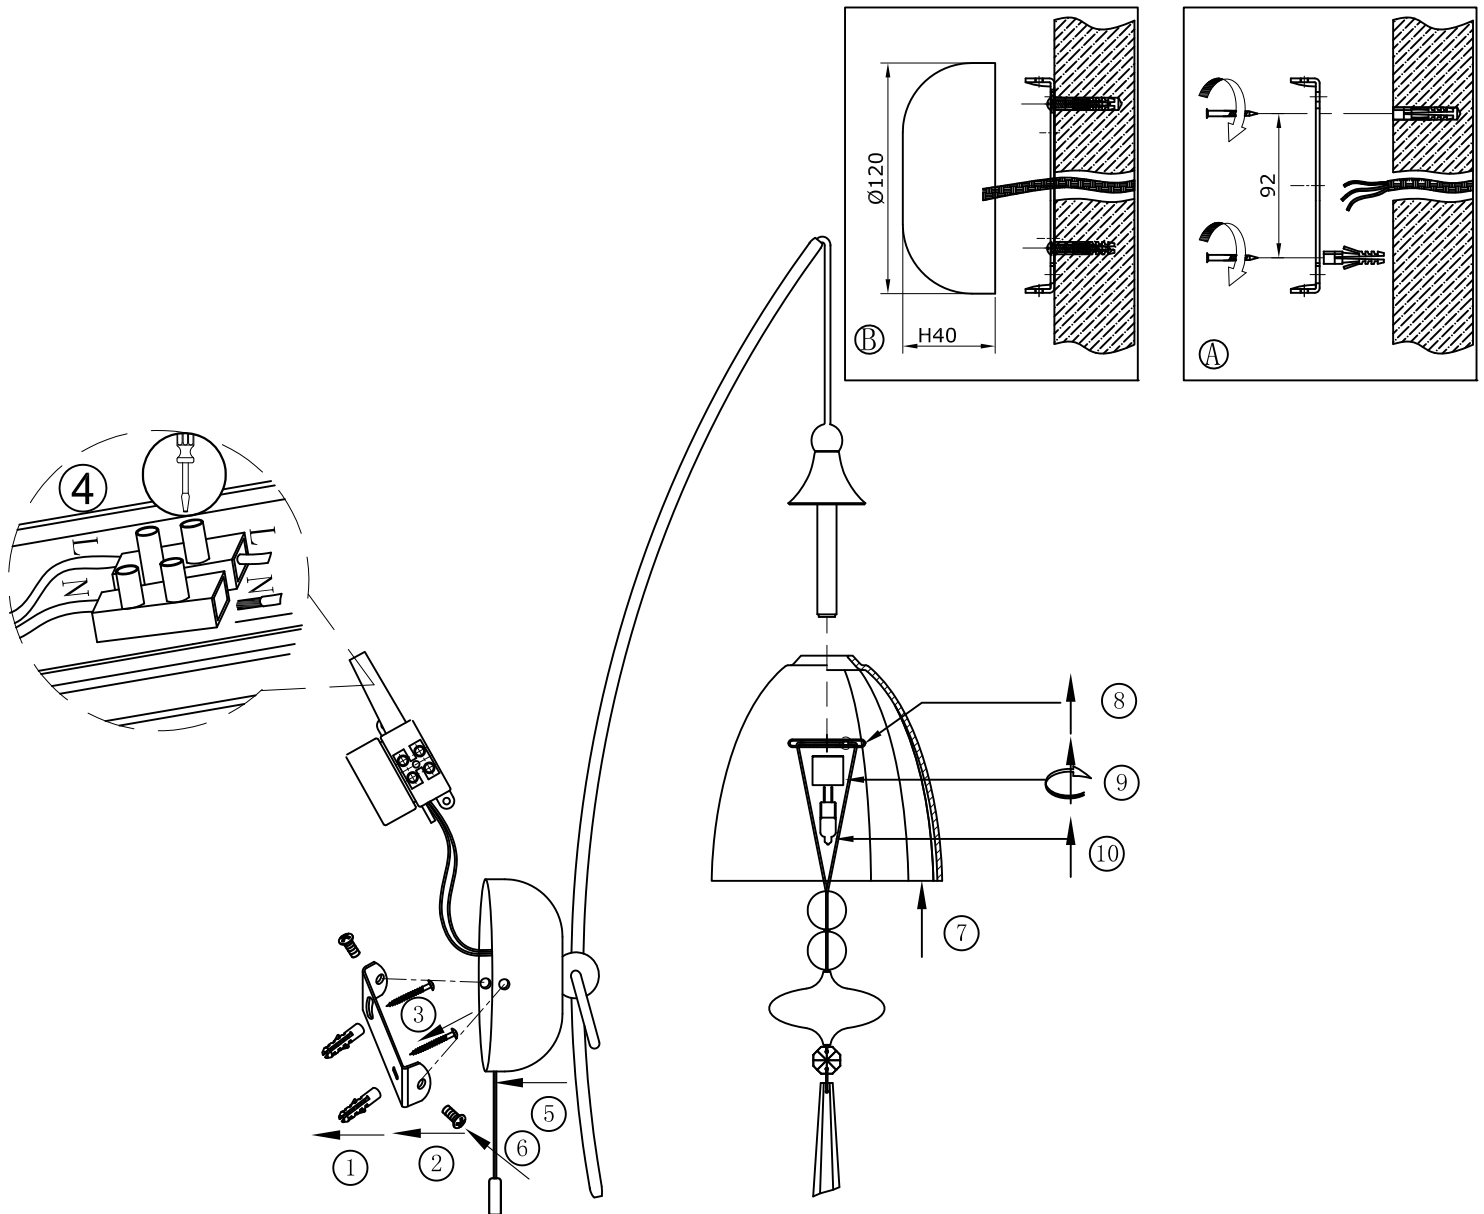

ODEON LIGHT INSTALLATION INSTRUCTION

Item No.: 2570/1W

FEATURE

- 220-240V ~ 50Hz
 - Lamp Type: G4 MAX 35W 12V ~
- The lamp can be only indoor used

If in doubt, consult a qualified electrician or contact your retail outlet. Ensure that you always install the fitting to the relevant regulations. Certain regulations indicate that lighting fittings should be installed by a qualified electrician.