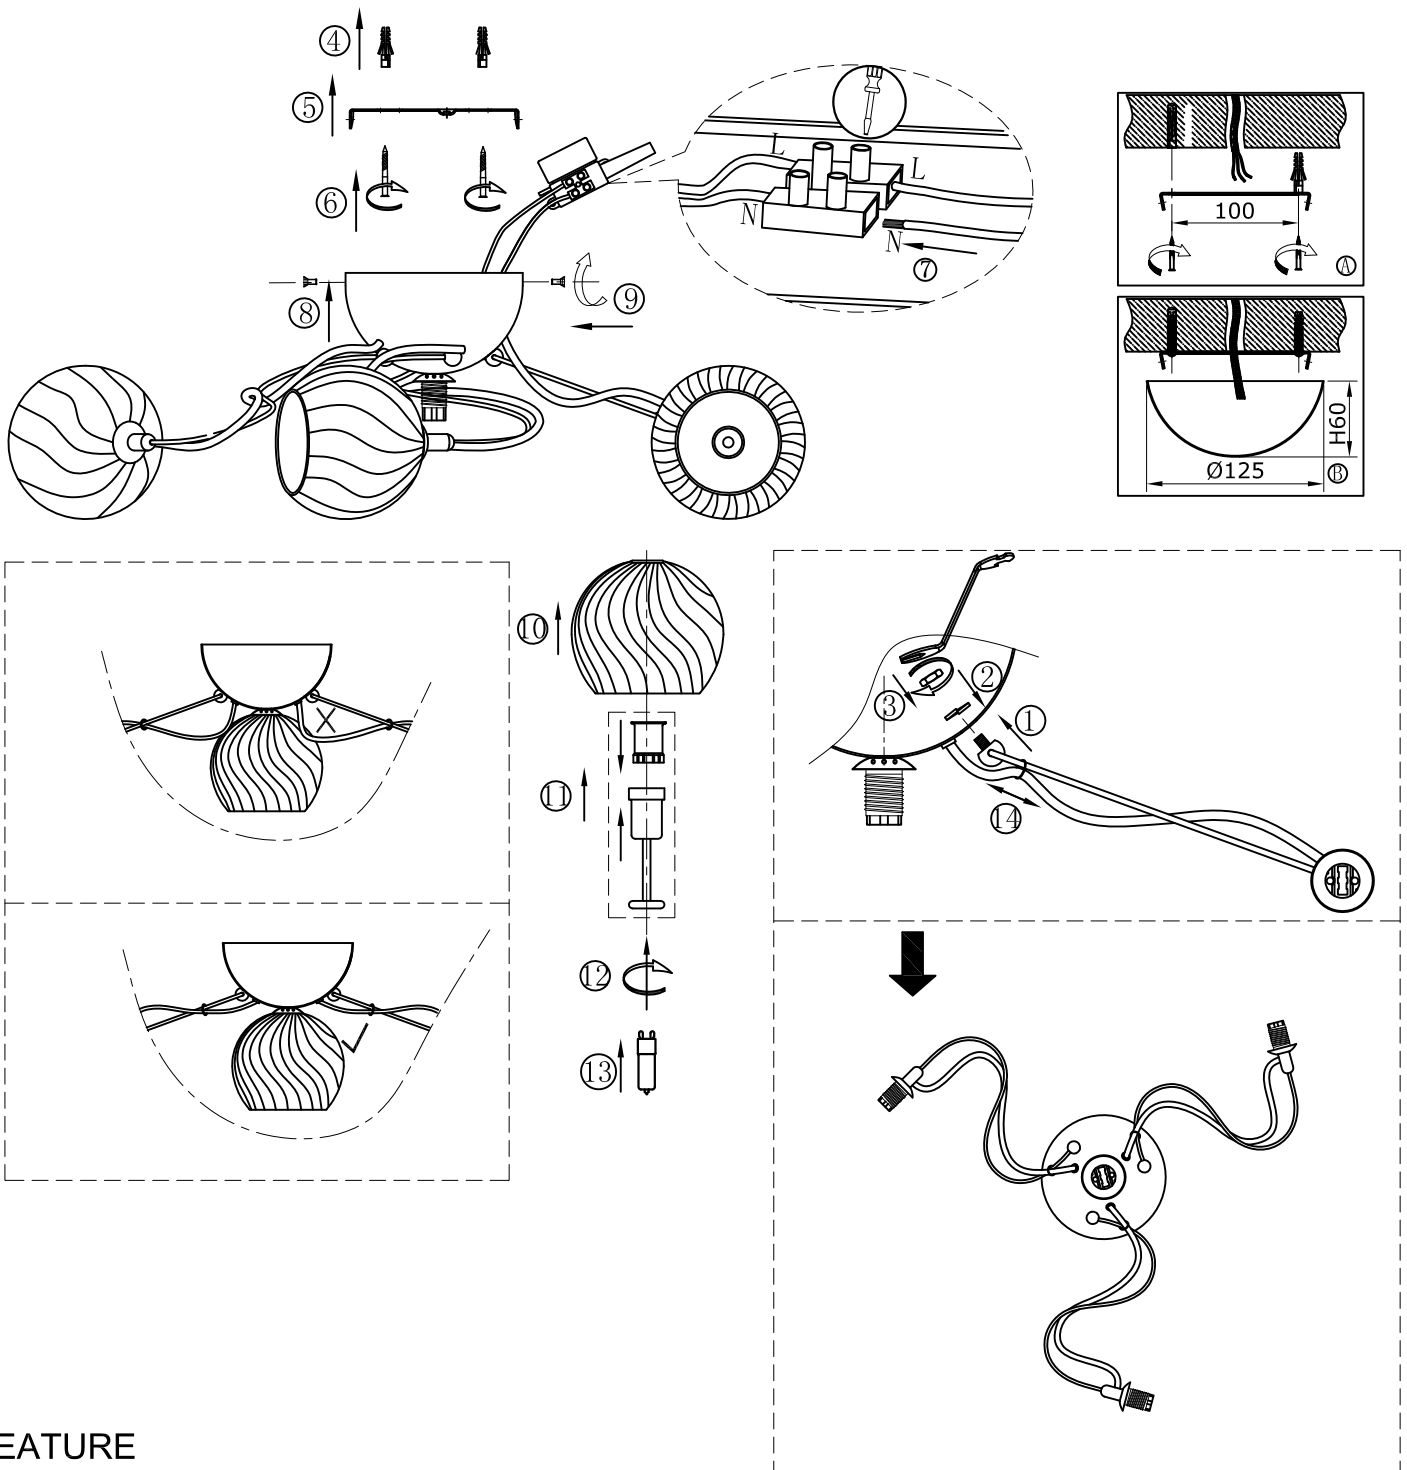

ODEON LIGHT INSTALLATION INSTRUCTION

Item No. : 2569/4C

FEATURE

● 220-240V~50Hz

● Lamp Type: G9 4×MAX 42W

The lamp can be only indoor used

If in doubt, consult a qualified electrician or contact your retail outlet. Ensure that you always install the fitting to the relevant regulations. Certain regulations indicate that lighting fittings should be installed by a qualified electrician.