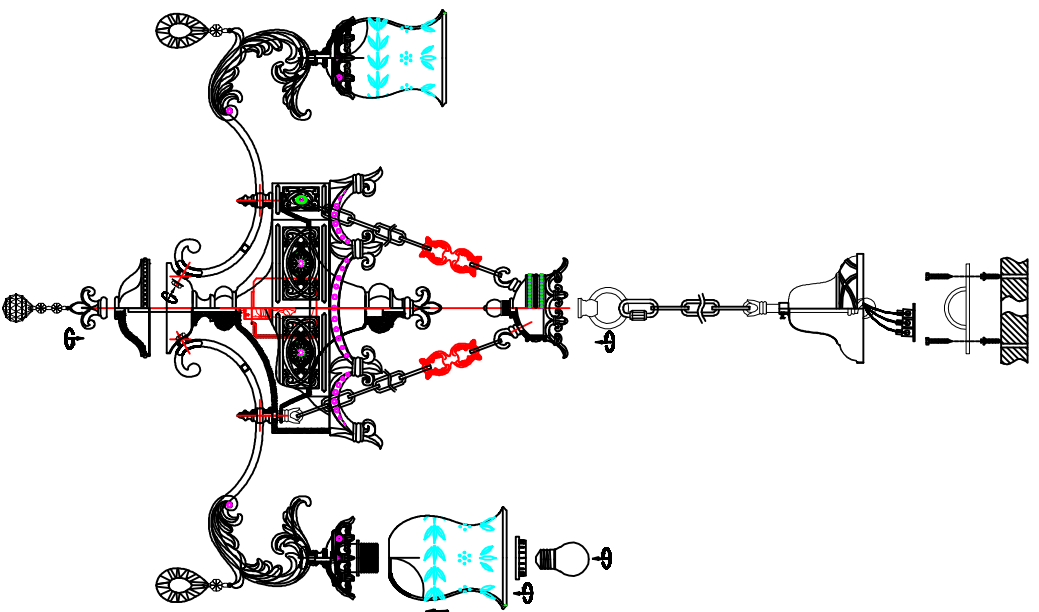

INSTALLATION INSTRUCTION

ART. 2430/8 ODEON LIGHT

2430/8 ø860*680