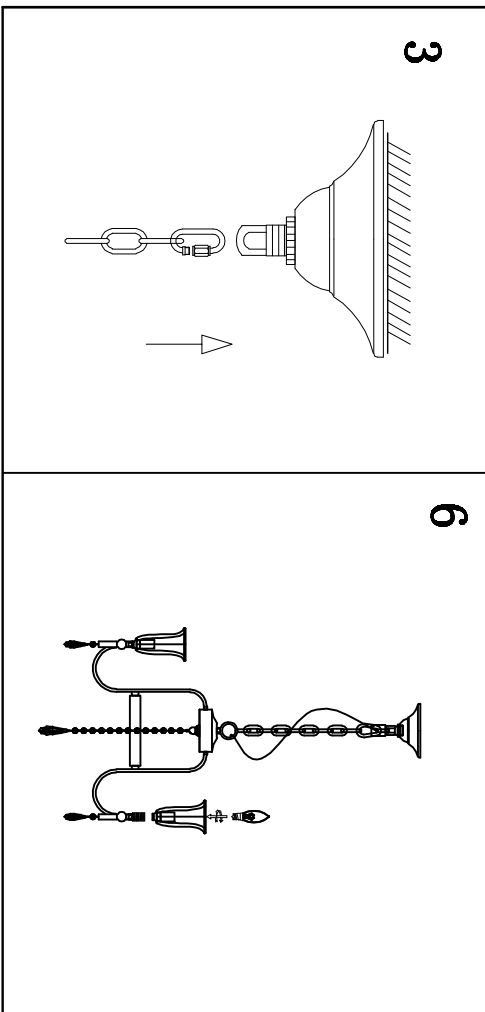

MODEL: 4806/C

Safety precautions:

1. The power do not exceed the prescribed range (rated voltage AC220-240V 50Hz).
2. Please cut off the power supply while replacing the light source and other maintenance operation.
3. The plate fixed on the ceiling must be able to withstand the weight more than 3 times of the object.
4. After installation is complete, check the glass tight or not? If it is damaged, it should be replaced immediately.