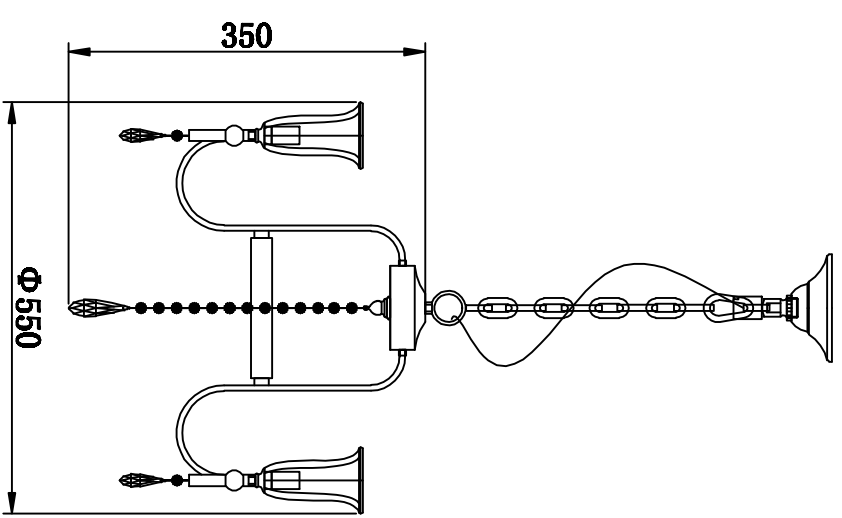

MODEL: 4806/C

Safety precautions:

1. The power do not exceed the prescribed range (rated voltage AC220-240V 50Hz).
2. Please cut off the power supply while replacing the light source and other maintenance operation.
3. The plate fixed on the ceiling must be able to withstand the weight more than 3 times of the object.
4. After installation is complete, check the glass tight or not? If it is damaged, it should be replaced immediately.