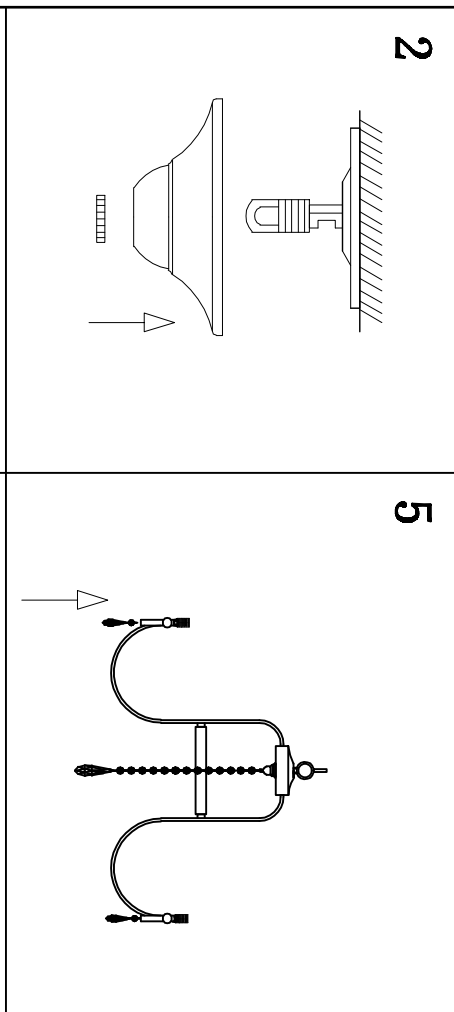

MODEL: 4806/C

Safety precautions:

1. The power do not exceed the prescribed range (rated voltage AC220-240V 50Hz).
2. Please cut off the power supply while replacing the light source and other maintenance operation.
3. The plate fixed on the ceiling must be able to withstand the weight more than 3 times of the object.
4. After installation is complete, check the glass tight or not? If it is damaged, it should be replaced immediately.