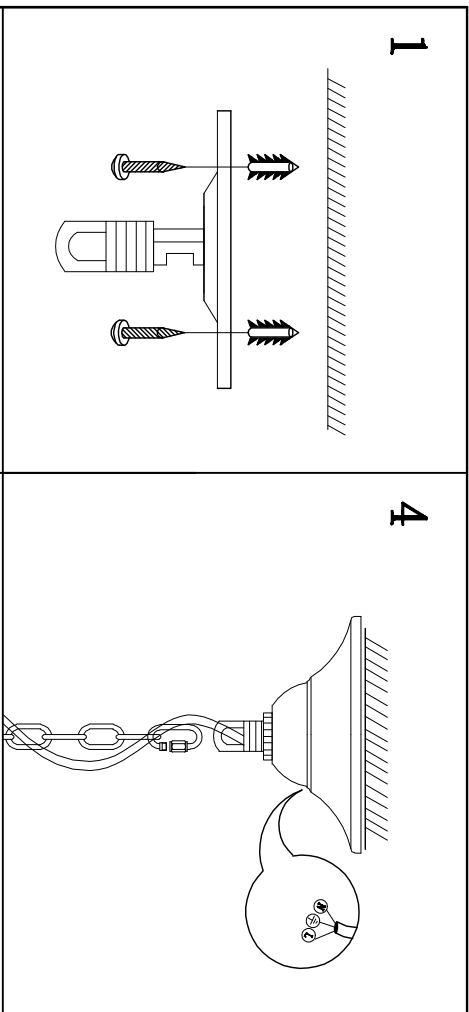

MODEL: 4806/C

Safety precautions:

1. The power do not exceed the prescribed range (rated voltage AC220-240V 50Hz).
2. Please cut off the power supply while replacing the light source and other maintenance operation.
3. The plate fixed on the ceiling must be able to withstand the weight more than 3 times of the object.
4. After installation is complete, check the glass tight or not? If it is damaged, it should be replaced immediately.