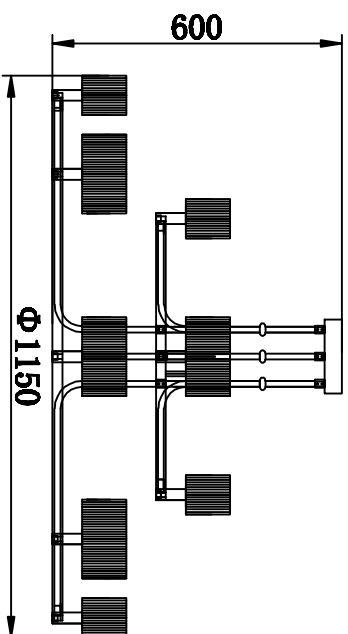

MODEL: 4338+16C

Safety precautions:

1. The power do not exceed the prescribed range (rated voltage AC220-240V 50Hz).
2. Please cut off the power supply while replacing the light source and other maintenance operation.
3. The plate fixed on the ceiling must be able to withstand the weight more than 3 times of the object.
4. After installation is complete, check the glass right or not? If it is damaged, it should be replaced immediately.