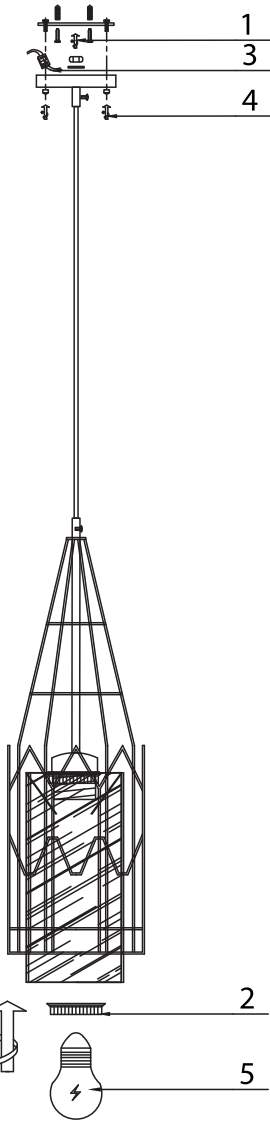

Instruction

Collection: Loft
Series: City
Model: T192-PL-01-B
Suspended

1 x E27 (40w)

MAYTONI
DECORATIVE LIGHTING
www.maytoni.de