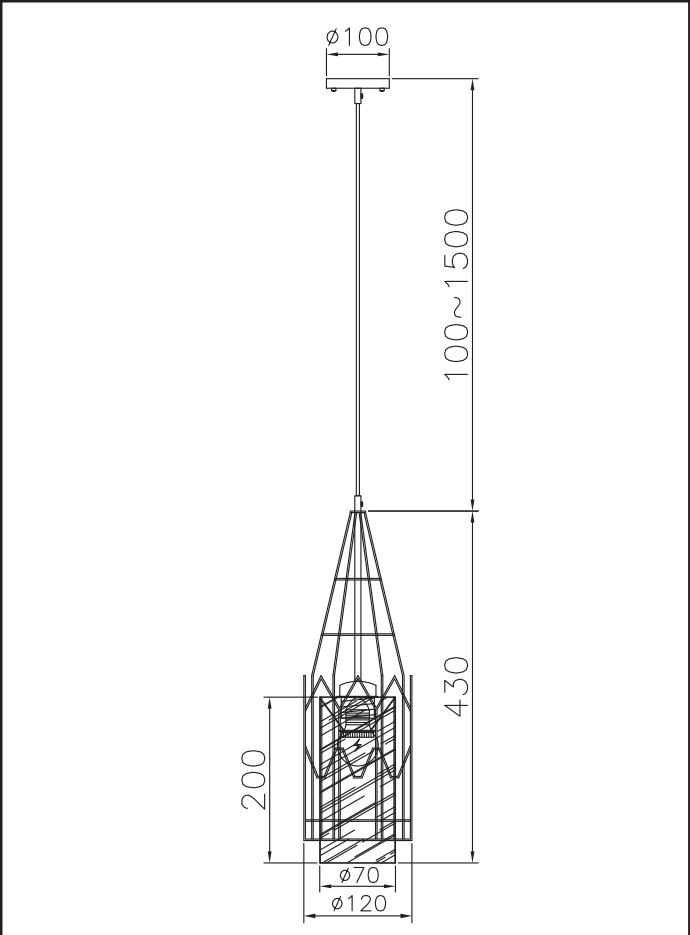

Instruction

Collection: Loft
Series: City
Model: T192-PL-01-B
Suspended

1 x E27 (40w)

MAYTONI
DECORATIVE LIGHTING
www.maytoni.de