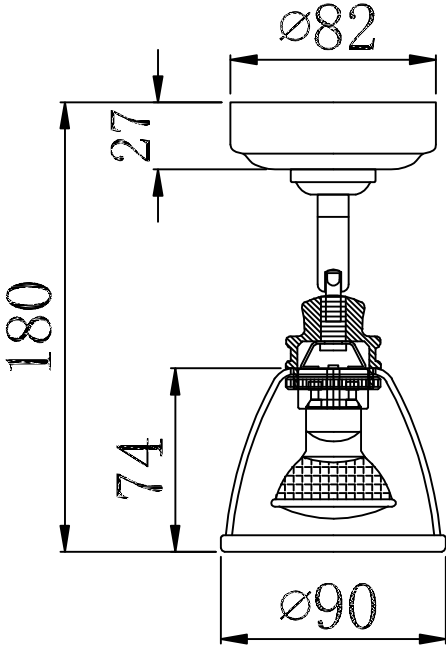

# Instruction

Collection: Spot  
Series: Agnes  
Model: SP289-CW-01-BG  
Suspended

- Suspended

1 x GU10 (35w)

**MAYTONI**  
DECORATIVE LIGHTING

[www.maytoni.de](http://www.maytoni.de)