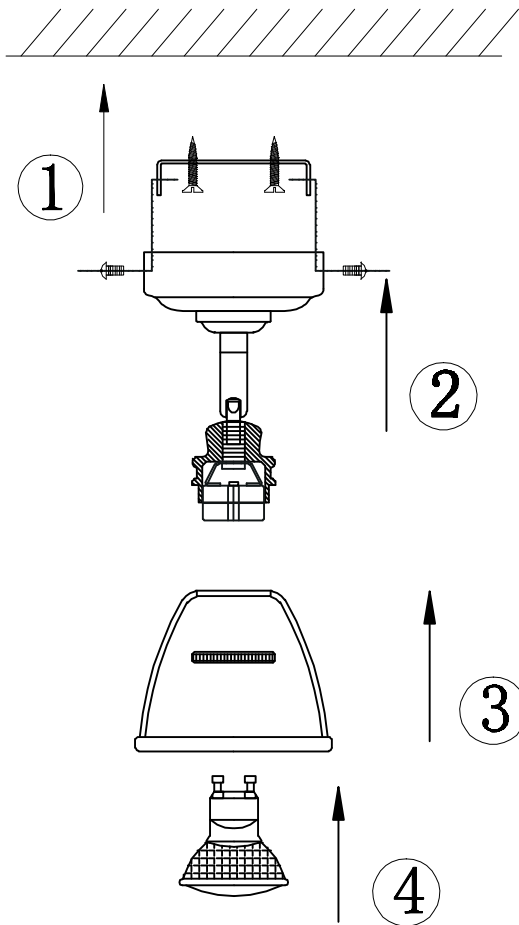

# Instruction

Collection: Spot  
Series: Agnes  
Model: SP289-CW-01-BG  
Suspended

- Suspended

1 x GU10 (35w)

**MAYTONI**  
DECORATIVE LIGHTING

[www.maytoni.de](http://www.maytoni.de)