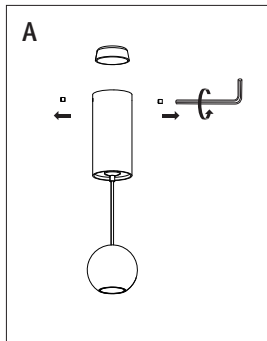

Instruction

P067PL-L5G3K

MAX 5W
300 Lumen

Model: P067PL-L5G3K
Collection: Pendant
Series: Harmat

Pendant Lamps