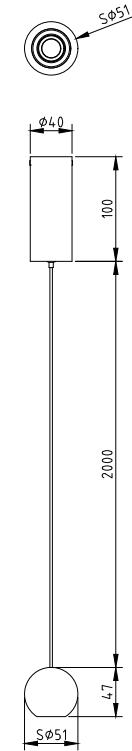

Instruction

P067PL-L5G3K

MAX 5W
300 Lumen

Model: P067PL-L5G3K
Collection: Pendant
Series: Harmat

Pendant Lamps