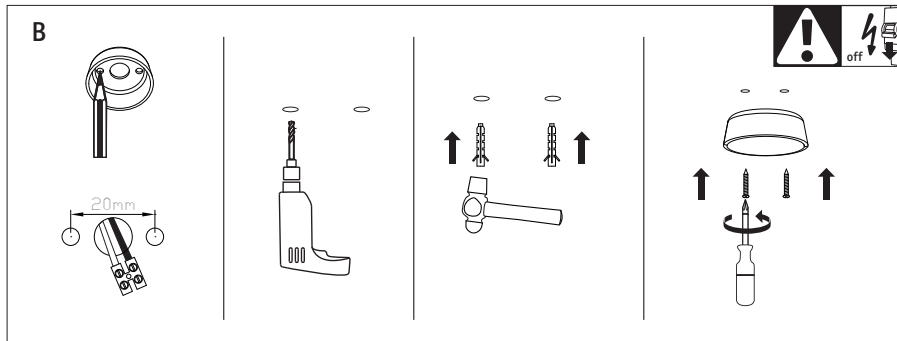

Instruction

P067PL-L5G3K

MAX 5W
300 Lumen

Model: P067PL-L5G3K
Collection: Pendant
Series: Harmat

Pendant Lamps