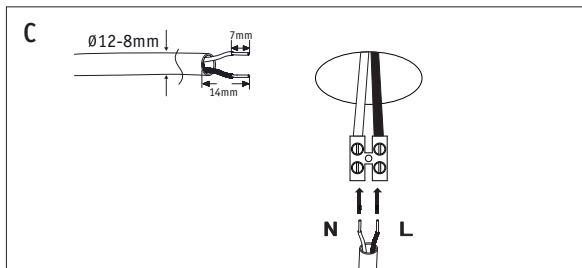

Instruction

P067PL-L5G3K

MAX 5W
300 Lumen

Model: P067PL-L5G3K
Collection: Pendant
Series: Harmat

Pendant Lamps