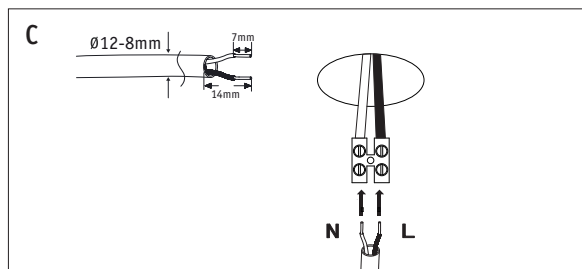

Instruction

P067PL-L5CH3K

MAX 5W
300 Lumen

Model: P067PL-L5CH3K
Collection: Pendant
Series: Harmat

Pendant Lamps