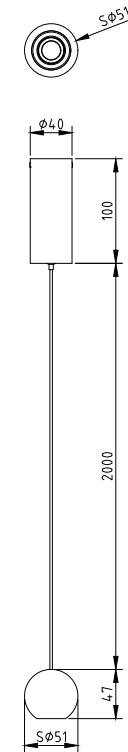

Instruction

P067PL-L5CH3K

MAX 5W
300 Lumen

Model: P067PL-L5CH3K
Collection: Pendant
Series: Harmat

Pendant Lamps