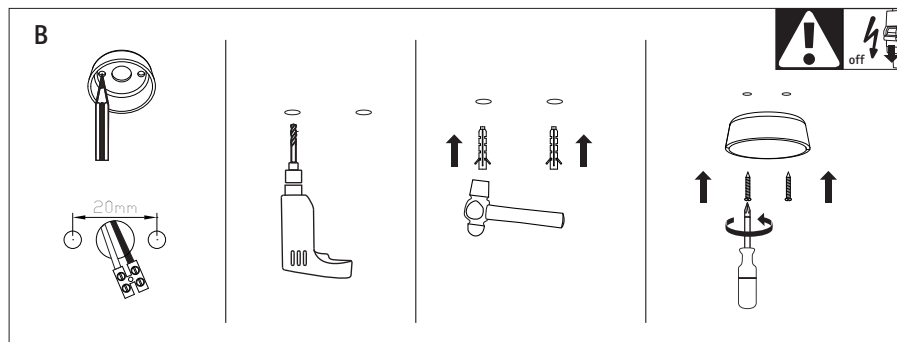

Instruction

P067PL-L5CH3K

MAX 5W
300 Lumen

Model: P067PL-L5CH3K
Collection: Pendant
Series: Harmat

Pendant Lamps