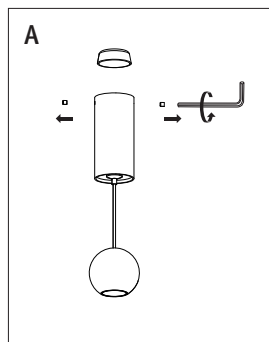

Instruction

P067PL-L5CH3K

MAX 5W
300 Lumen

Model: P067PL-L5CH3K
Collection: Pendant
Series: Harmat

Pendant Lamps