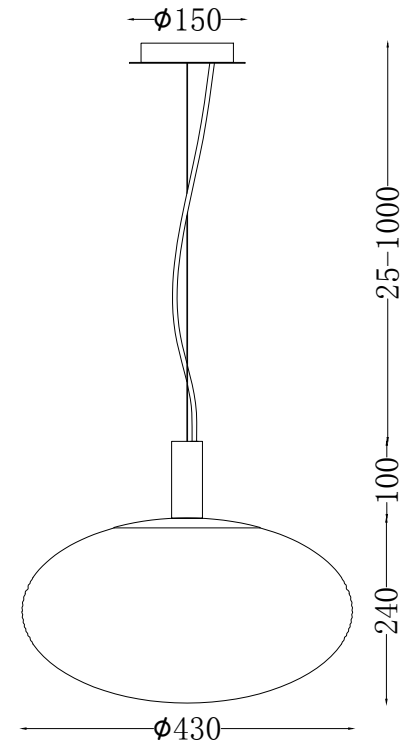

# Instruction

P062PL-01W

1 x E27 (60W)

Recommended to use with LED bulbs

Model: P062PL-01W

Collection: Pendant

Series: Perlas

Pendant Lamps