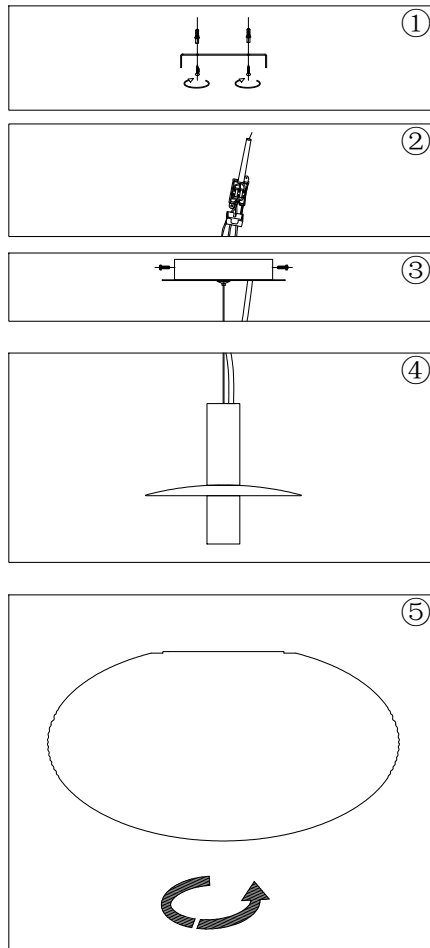

# Instruction

P062PL-01W

1 x E27 (60W)

Recommended to use with LED bulbs

Model: P062PL-01W

Collection: Pendant

Series: Perlas

Pendant Lamps