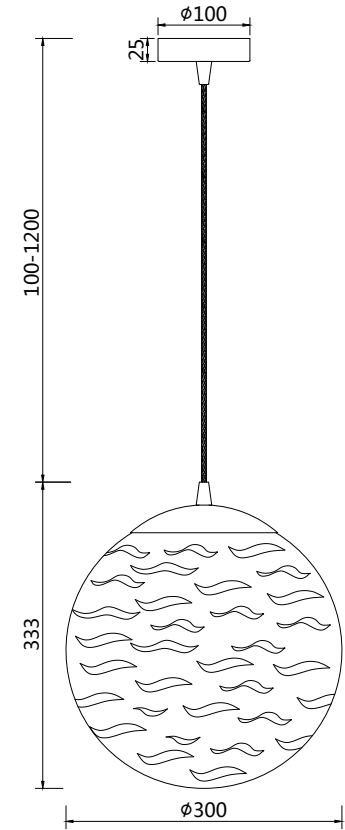

Instruction

P059PL-01CH

1 x E27 (60W)

Recommended to use with LED bulbs

Model: P059PL-01CH

Collection: Pendant

Series: Dunas

Pendant Lamps