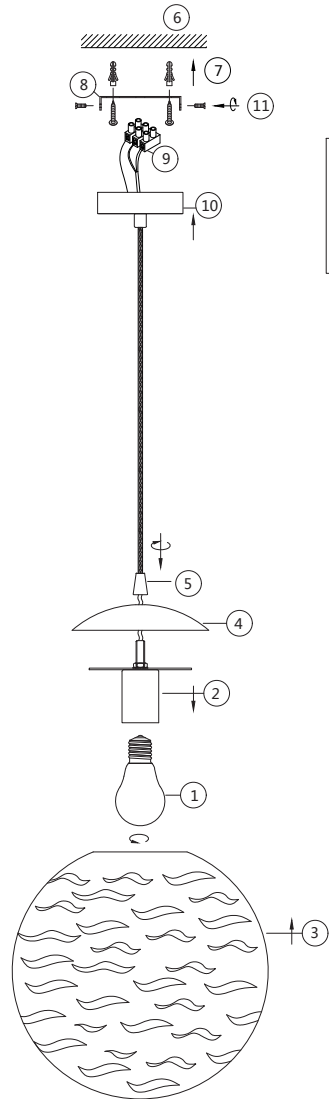

Instruction

P059PL-01CH

1 x E27 (60W)

Recommended to use with LED bulbs

Model: P059PL-01CH

Collection: Pendant

Series: Dunas

Pendant Lamps