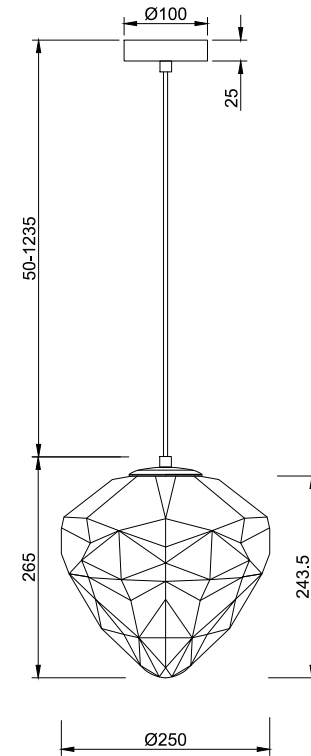

Instruction

P053PL-01GR

1 x E27 (40W)
Recommended to use with LED bulbs

Pendant Lamps

Model: P053PL-01GR
Collection: Pendant
Series: New family 052