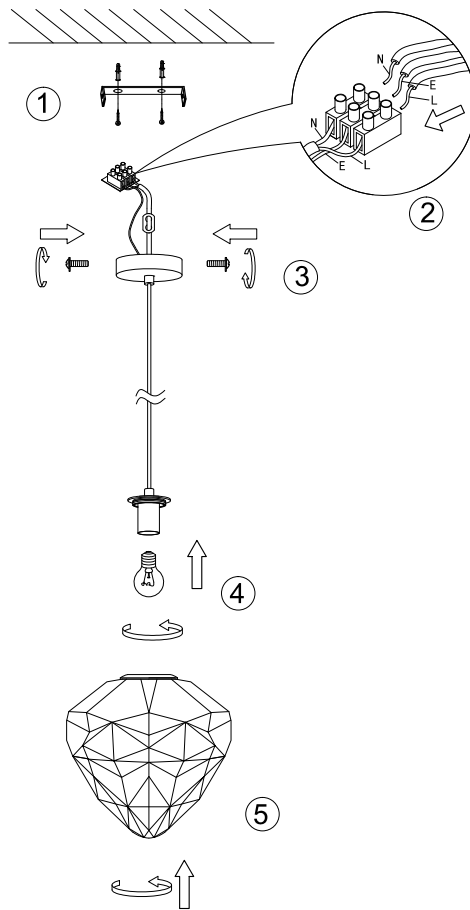

Instruction

P053PL-01GR

1 x E27 (40W)
Recommended to use with LED bulbs

Pendant Lamps

Model: P053PL-01GR
Collection: Pendant
Series: New family 052