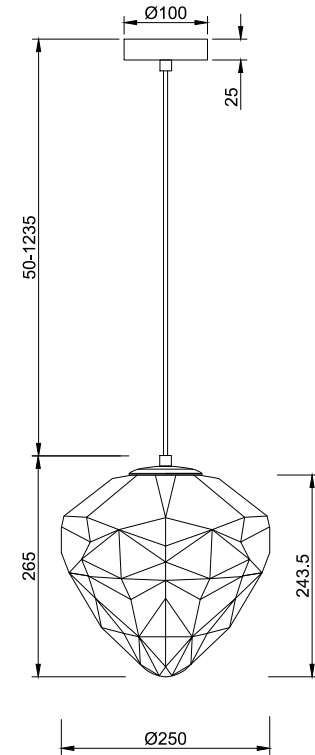

Instruction

P053PL-01BL

1 x E27 (40W)
Recommended to use with LED bulbs

Model: P053PL-01BL
Collection: Pendant
Series: New family 052

Pendant Lamps