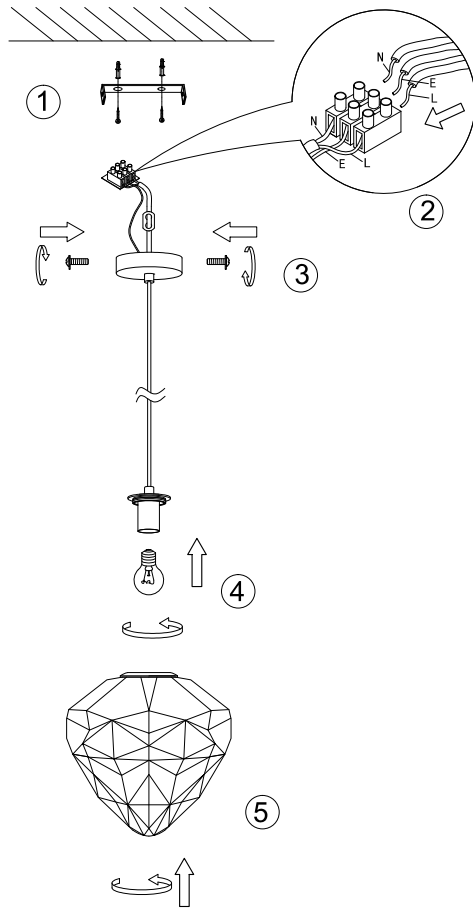

Instruction

P053PL-01BL

1 x E27 (40W)
Recommended to use with LED bulbs

Model: P053PL-01BL
Collection: Pendant
Series: New family 052

Pendant Lamps