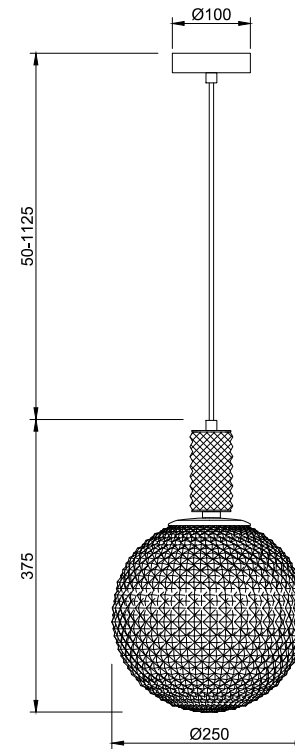

Instruction

P030PL-01CH

1 x E27 (60W)

Model: P030PL-01CH
Collection: Pendant
Series: Milagro

Pendant Lamps