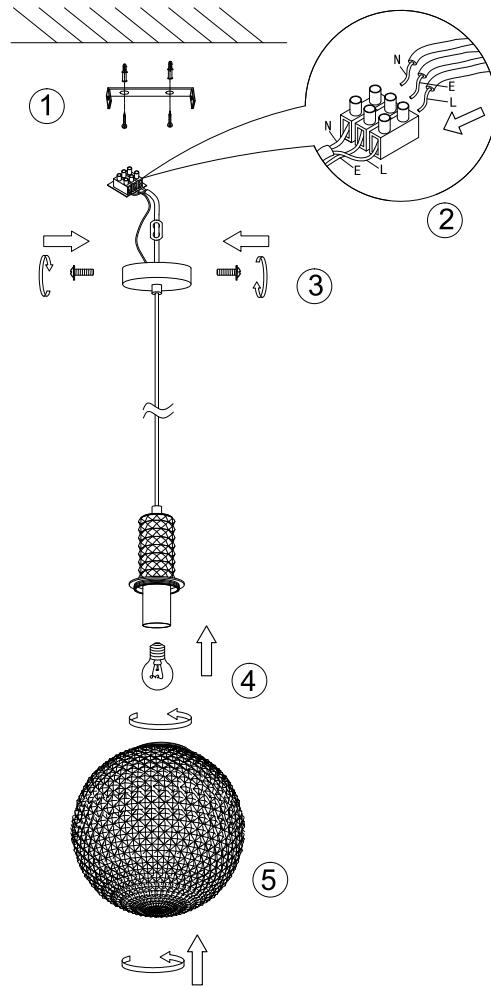

Instruction

P030PL-01CH

1 x E27 (60W)

Model: P030PL-01CH
Collection: Pendant
Series: Milagro

Pendant Lamps