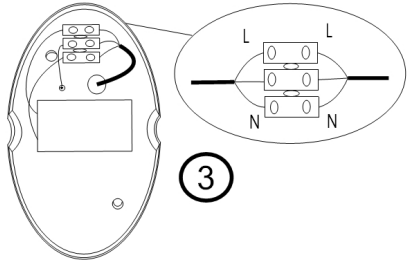

Instruction

Collection: OUTDOOR
Series: TIMES SQUARE
Model: O594WL-L6GR
Wall

max 6W
380 LM

MAYTONI
DECORATIVE LIGHTING

www.maytoni.de