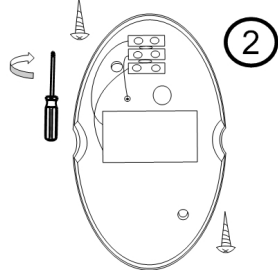

Instruction

Collection: OUTDOOR
Series: TIMES SQUARE
Model: O594WL-L6GR
Wall

max 6W
380 LM

MAYTONI
DECORATIVE LIGHTING

www.maytoni.de