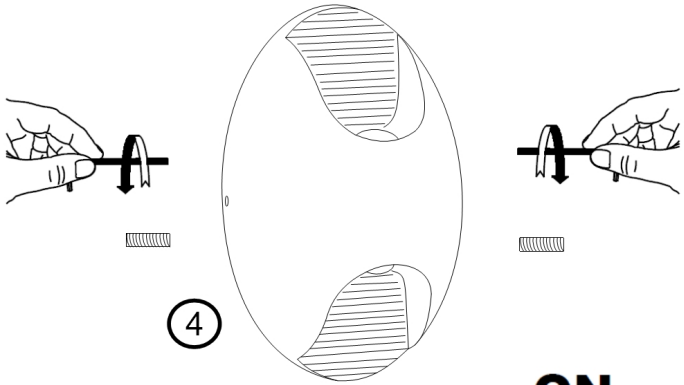

Instruction

Collection: OUTDOOR
Series: TIMES SQUARE
Model: O594WL-L6GR
Wall

max 6W
380 LM

MAYTONI
DECORATIVE LIGHTING

www.maytoni.de