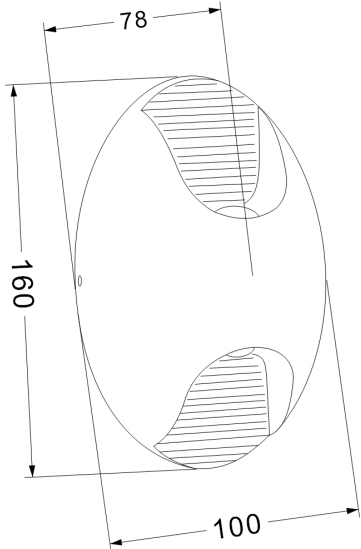

Instruction

Collection: OUTDOOR
Series: TIMES SQUARE
Model: O594WL-L6GR
Wall

max 6W
380 LM

MAYTONI
DECORATIVE LIGHTING

www.maytoni.de