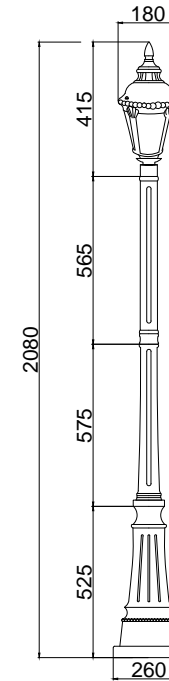

Instruction

O030FL-01GN

1 x E27 (60W)

Model: O030FL-01GN
Collection: Outdoor
Series: New Series 028

Floor Lamps