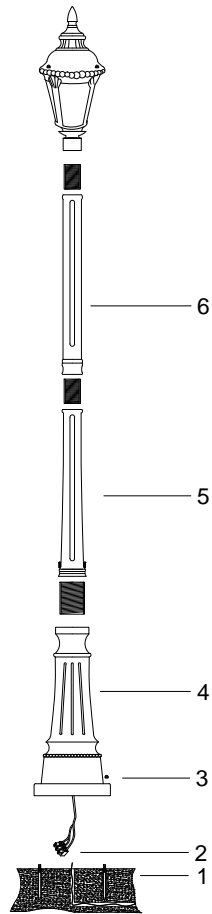

Instruction

O030FL-01GN

1 x E27 (60W)

Model: O030FL-01GN
Collection: Outdoor
Series: New Series 028

Floor Lamps