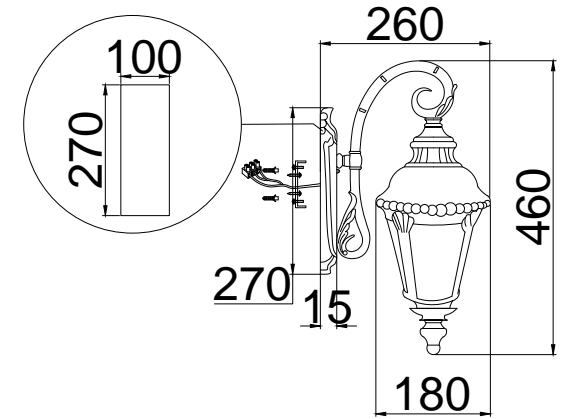

Instruction

O029WL-01GN

1 x E27 (60W)

Model: O029WL-01GN
Collection: Outdoor
Series: New Series 028

Wall Lamps