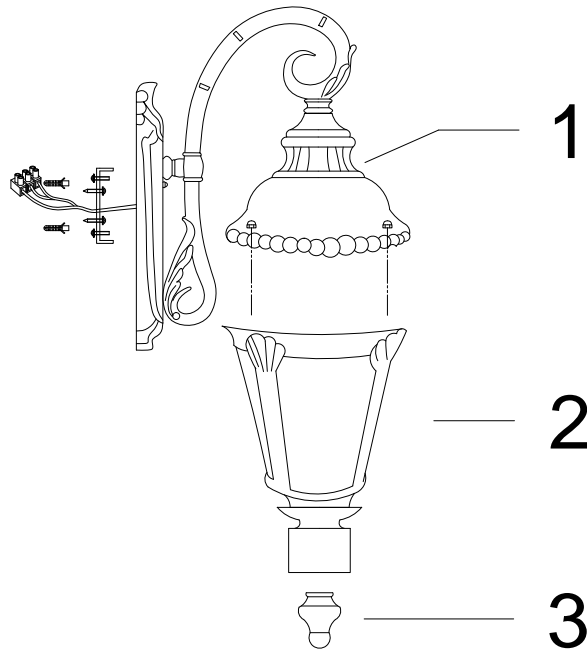

Instruction

O029WL-01GN

1 x E27 (60W)

Model: O029WL-01GN
Collection: Outdoor
Series: New Series 028

Wall Lamps