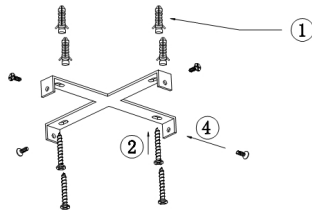

# Instruction

Collection: MODERN  
Series: APRILIA  
Model: MOD809-CL-06-72-WB  
Ceiling

- Ceiling

max 72W  
6000 LM

**MAYTONI**  
DECORATIVE LIGHTING

[www.maytoni.de](http://www.maytoni.de)