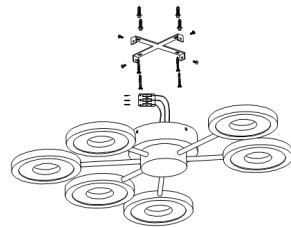

# Instruction

Collection: MODERN  
Series: APRILIA  
Model: MOD809-CL-06-72-WB  
Ceiling

- Ceiling

max 72W  
6000 LM

**MAYTONI**  
DECORATIVE LIGHTING

[www.maytoni.de](http://www.maytoni.de)