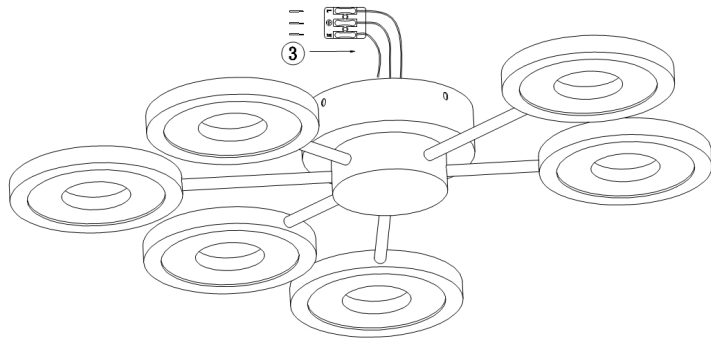

# Instruction

Collection: MODERN  
Series: APRILIA  
Model: MOD809-CL-06-72-WB  
Ceiling

- Ceiling

max 72W  
6000 LM

**MAYTONI**  
DECORATIVE LIGHTING

[www.maytoni.de](http://www.maytoni.de)