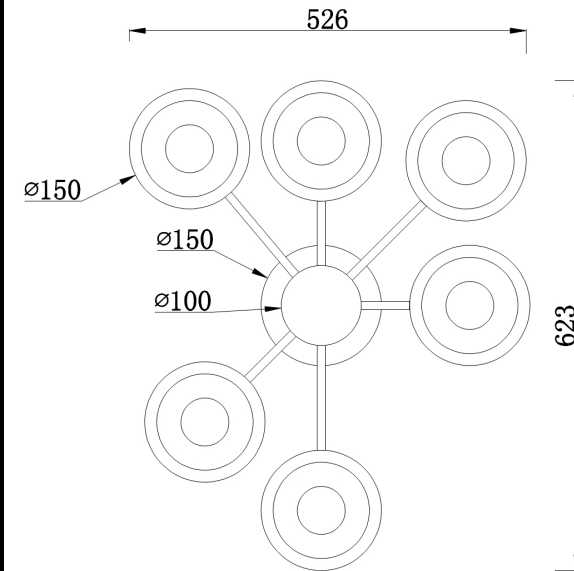

# Instruction

Collection: MODERN  
Series: APRILIA  
Model: MOD809-CL-06-72-WB  
Ceiling

- Ceiling

max 72W  
6000 LM

**MAYTONI**  
DECORATIVE LIGHTING

[www.maytoni.de](http://www.maytoni.de)