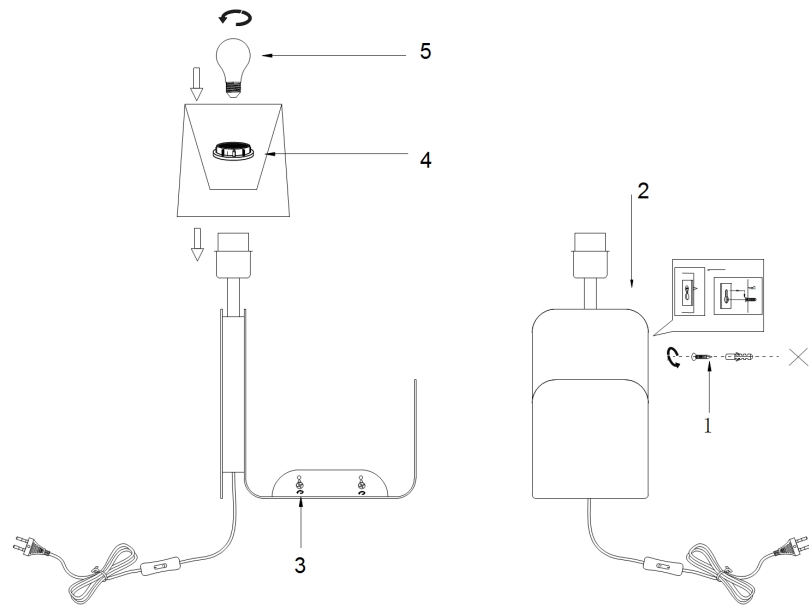

# Instruction

Collection: MODERN  
Series: KARL  
Model: MOD618WL-01W  
Wall

- Wall

1 x E27 (60W)

**MAYTONI**  
DECORATIVE LIGHTING

[www.maytoni.de](http://www.maytoni.de)