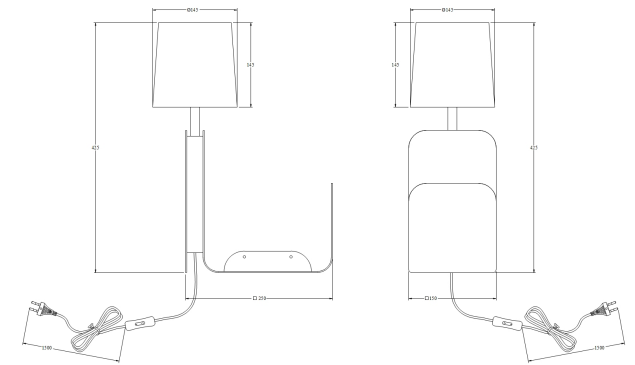

# Instruction

Collection: MODERN  
Series: KARL  
Model: MOD618WL-01W  
Wall

- Wall

1 x E27 (60W)

**MAYTONI**  
DECORATIVE LIGHTING

[www.maytoni.de](http://www.maytoni.de)