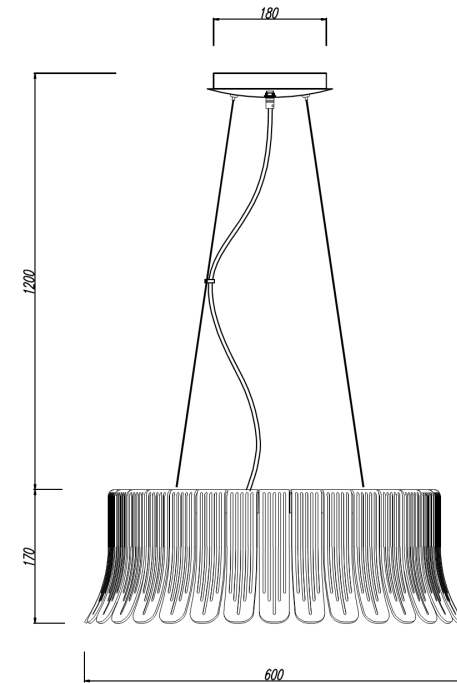

Instruction

Collection: MODERN
Series: DEGAS
Model: MOD341-PL-01-36W-W
Ceiling

- Ceiling

max 36W
2340 LM

MAYTONI
DECORATIVE LIGHTING

www.maytoni.de