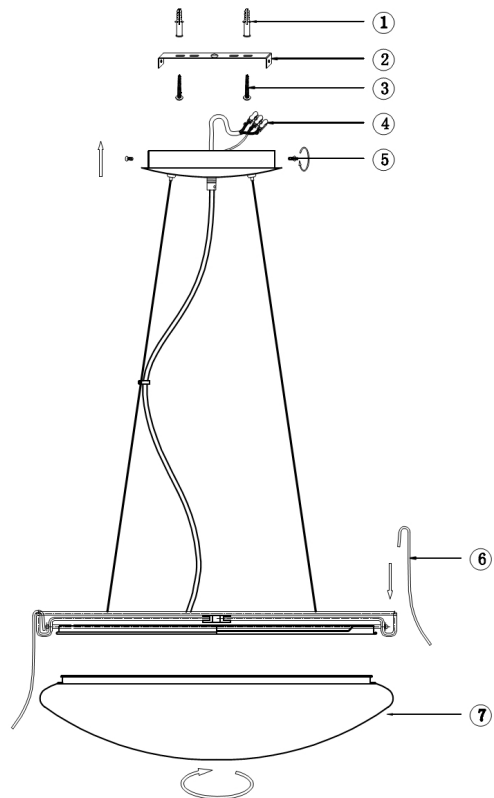

Instruction

Collection: MODERN
Series: DEGAS
Model: MOD341-PL-01-36W-W
Ceiling

- Ceiling

max 36W
2340 LM

MAYTONI
DECORATIVE LIGHTING

www.maytoni.de