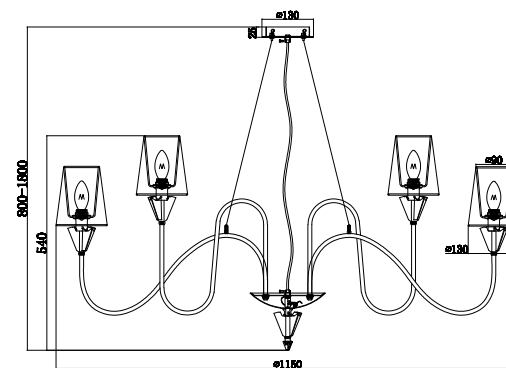

Instruction

MOD078PL-12CH

Gross Weight: 9,4 kg

Color: Chrome

Net Weight: 6,5 kg

Material: Metal

Volume: 0,079712 m3

Weight and Volume Margin of Error: ±10%

12 x E14 (40W)

Model: MOD078PL-12CH

Collection: Modern

Series: New Series 078

Ceiling Lamps