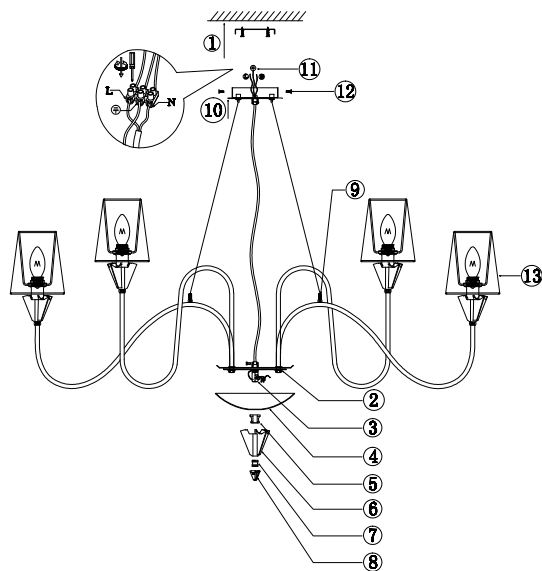

Instruction

MOD078PL-12CH

Gross Weight: 9,4 kg

Color: Chrome

Net Weight: 6,5 kg

Material: Metal

Volume: 0,079712 m3

Weight and Volume Margin of Error: ±10%

12 x E14 (40W)

Model: MOD078PL-12CH

Collection: Modern

Series: New Series 078

Ceiling Lamps