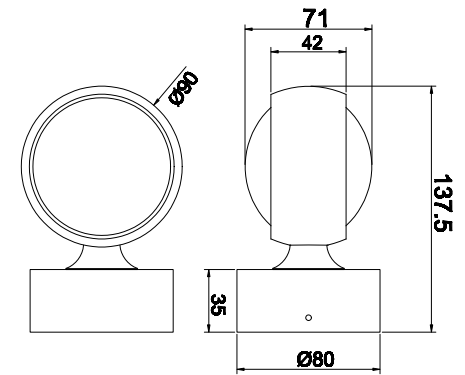

Instruction

MOD072WL-L8W3K

MAX 8W
950 Lumen

Model: MOD072WL-L8W3K
Collection: Technical
Series: Lens

Wall Lamps