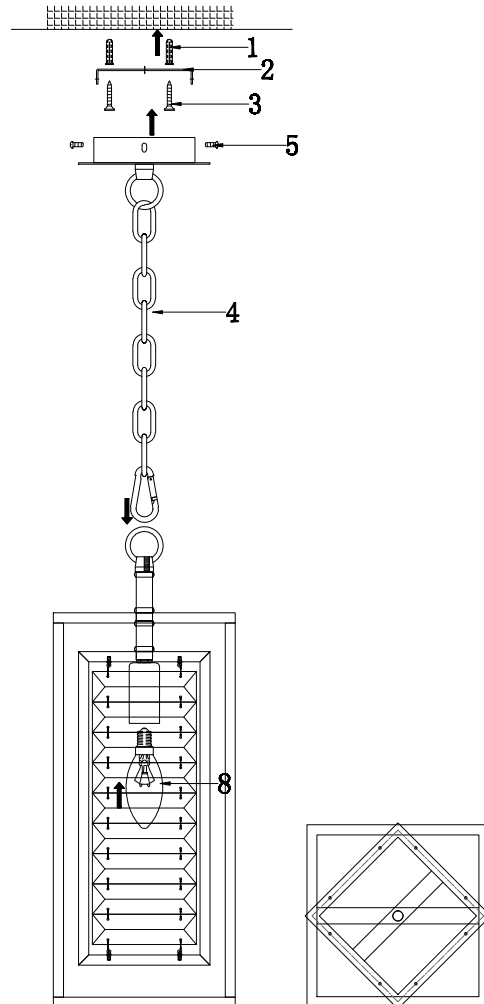

Instruction

MOD060PL-01CH

1 x E14 (60W)

Model: MOD060PL-01CH
Collection: Neoclassic
Series: Tening

Pendant Lamps