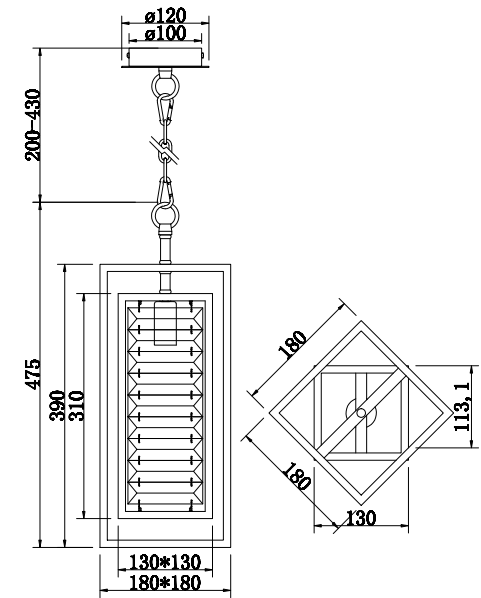

Instruction

MOD060PL-01CH

1 x E14 (60W)

Model: MOD060PL-01CH
Collection: Neoclassic
Series: Tening

Pendant Lamps