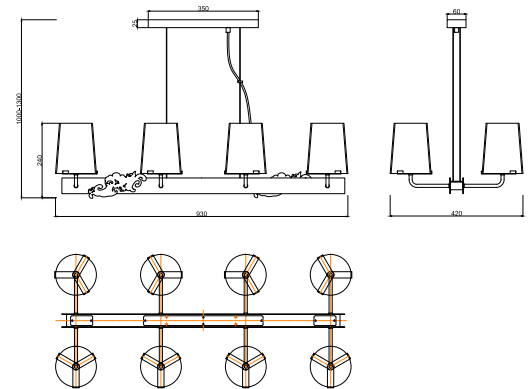

Instruction

MOD040PL-08CH

8 x G9 (28W)

Model: MOD040PL-08CH
Collection: Modern
Series: Landmark

Pendant Lamps