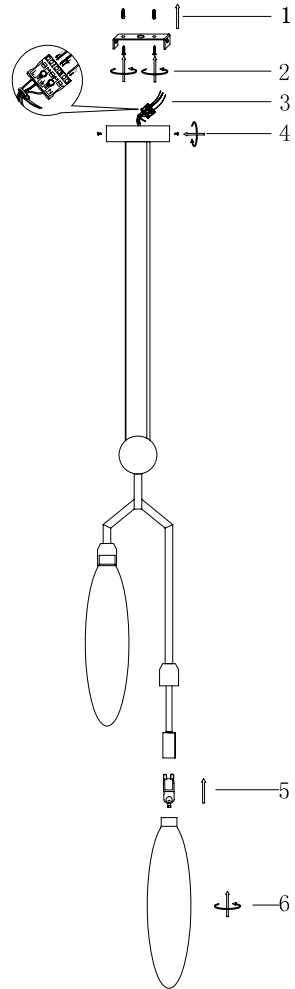

# Instruction

MOD012PL-02G

2 x G9 (28W)

Model: MOD012PL-02G  
Collection: Modern  
Series: Ventura

Ceiling Lamps