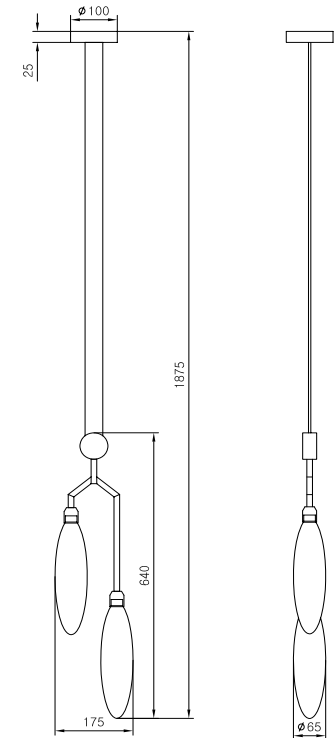

# Instruction

MOD012PL-02G

2 x G9 (28W)

Model: MOD012PL-02G  
Collection: Modern  
Series: Ventura

Ceiling Lamps