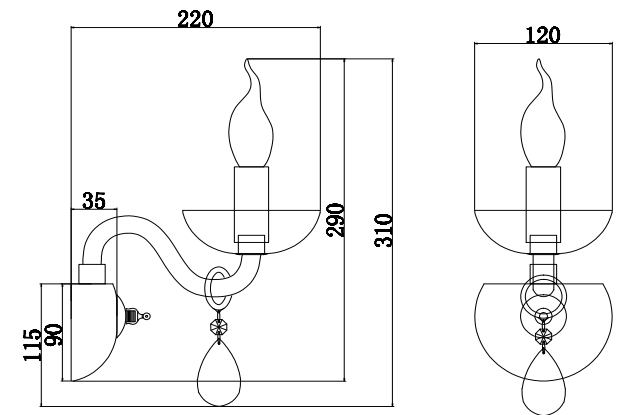

Instruction

DIA011WL-01W

1 x E14 (40W)

Model: DIA011WL-01W
Collection: Diamant Crystal
Series: Cecilia

Wall Lamps