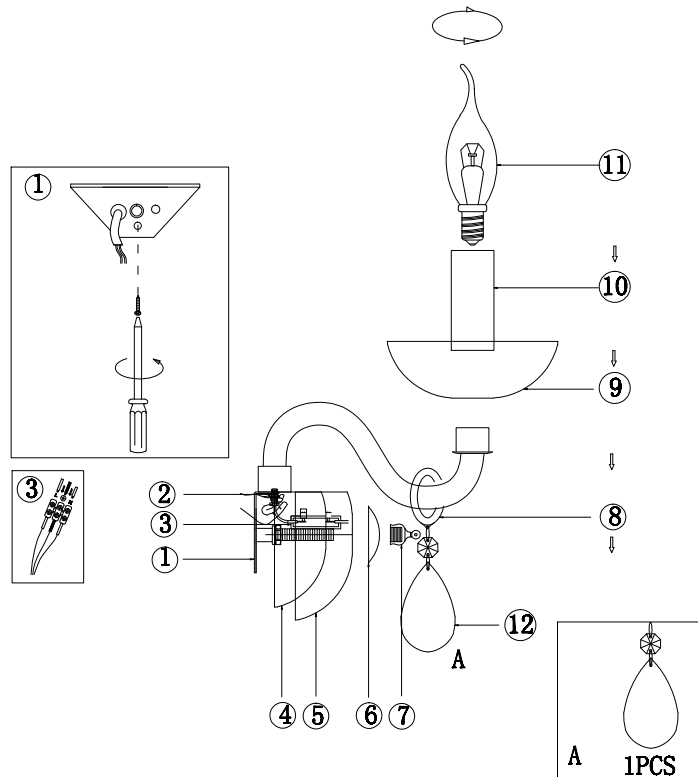

Instruction

DIA011WL-01W

1 x E14 (40W)

Model: DIA011WL-01W
Collection: Diamant Crystal
Series: Cecilia

Wall Lamps