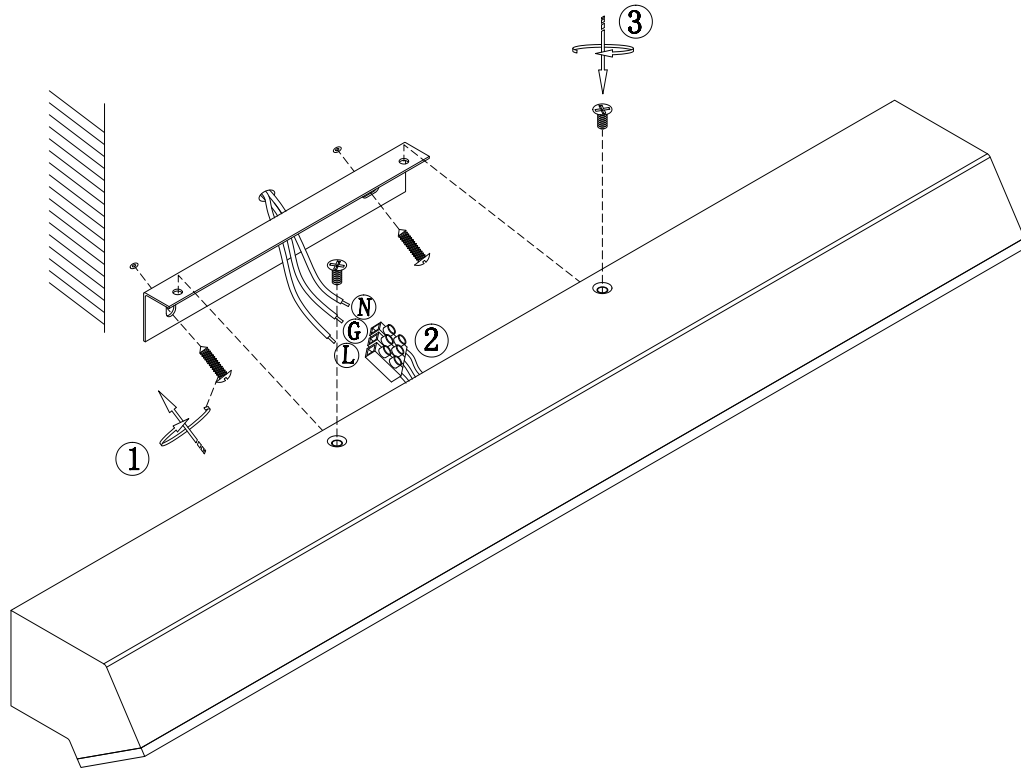

Instruction

C177WL-L12W

MAX 18W
1650 Lumen

Model: C177WL-L12W
Collection: Ceiling & wall
Series: Toni

Wall Lamps