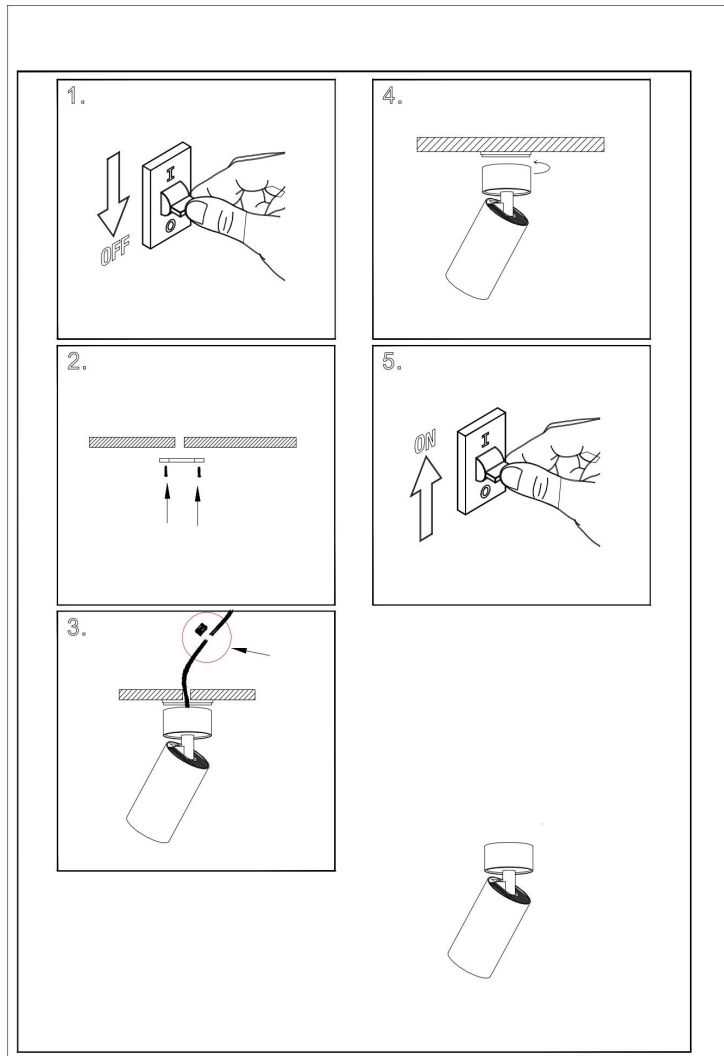

## Instruction

C055CL-L12B4K-W-D-B

MAX 12W  
900 Lumen

Model: C055CL-L12B4K-W-D-B  
Collection: Ceiling & Wall  
Series: FOCUS LED  
Ceiling Lamps