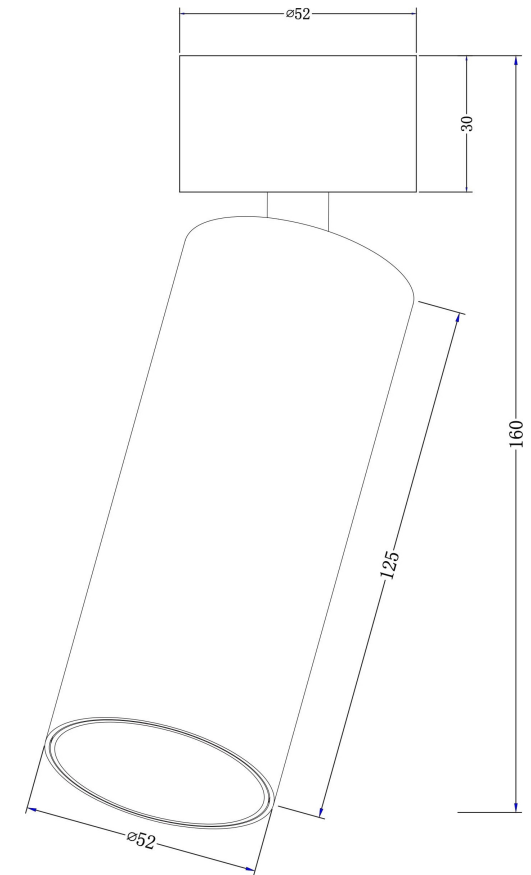

## Instruction

C055CL-L12B4K-W-D-B

MAX 12W  
900 Lumen

Model: C055CL-L12B4K-W-D-B  
Collection: Ceiling & Wall  
Series: FOCUS LED  
Ceiling Lamps