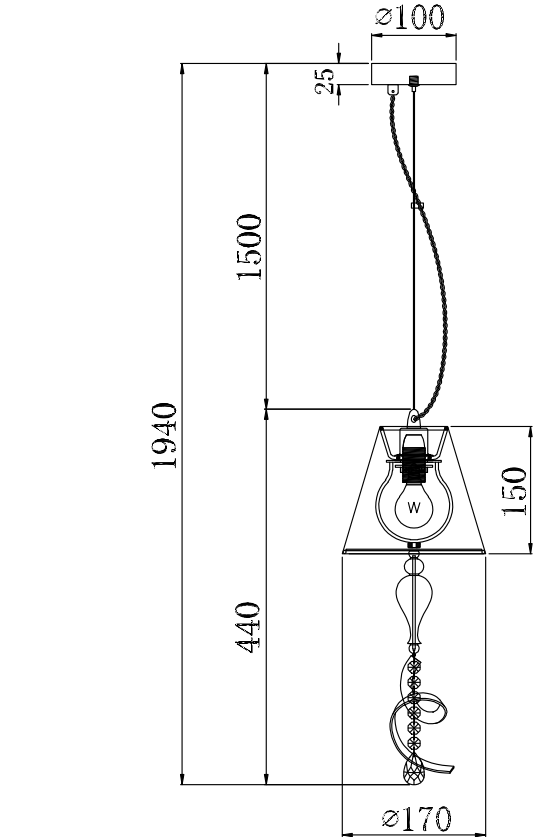

Instruction

Collection: Elegant
Series: Intreccio
Model: ARM010-22-R
Ceiling

A=1

1 x E27 (40w)

MAYTONI
DECORATIVE LIGHTING
www.maytoni.de