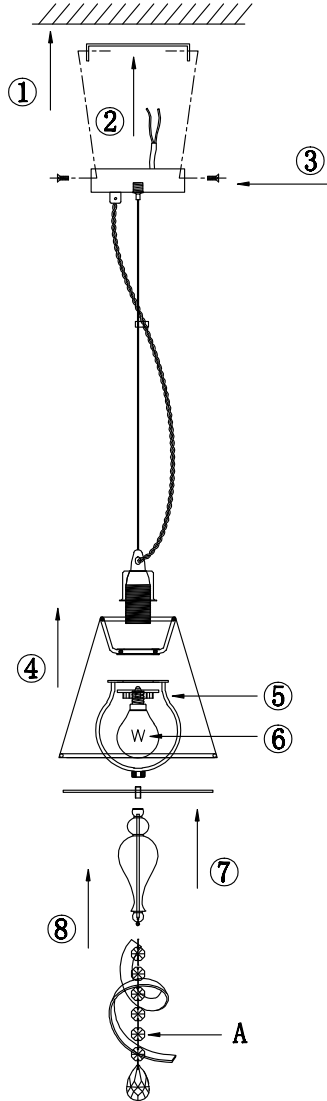

Instruction

Collection: Elegant
Series: Intreccio
Model: ARM010-22-R
Ceiling

A=1

1 x E27 (40w)

MAYTONI
DECORATIVE LIGHTING
www.maytoni.de