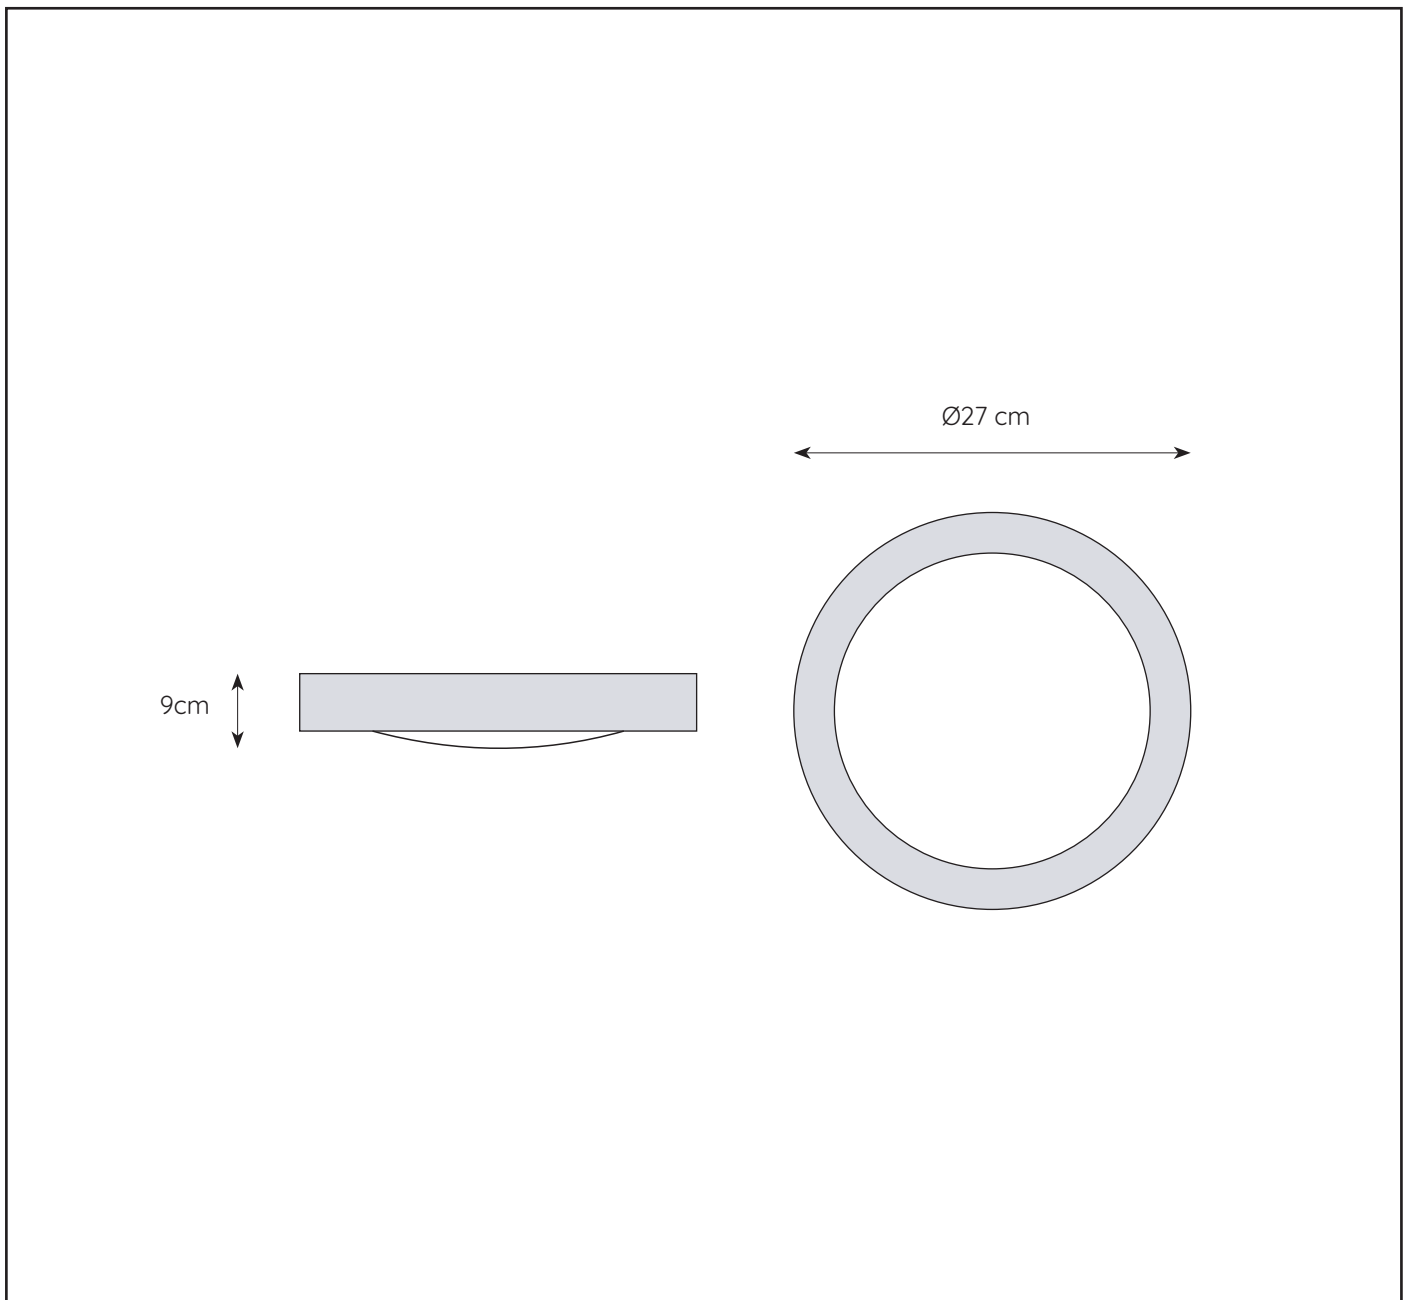

LUCIDE

GENERAL SPECIFICATIONS

RECOMMENDED LUCIDE LIGHT SOURCE

49020/05/67
Light source dimmable : Yes
Light source incl. : No

General

Dimensions LxWxH : Ø 27cm x 6 cm
Heigth minimum : 6 cm
Heigth maximum : 6 cm
Dimensions shade LxWxH : Ø 27cm x 6cm
Main material : Iron & PMMA & Aluminum
Ceiling rose material : -
Color : White
Style : Modern
Shape : Circle
Weight : 0,58 kg
Warranty : 2 years

Installation of items in bathroom:

Product specifications

Dimmable : No
Light direction : Down (Diffuse)
Adjustable in height : Not adjustable In Height (Before Installation)
Directional : Not Directional
Cable : No cable On Product
Cable length : - cm
Sensor : Without Sensor
Control : Light Switch Control
IP-Class : 44
Electric class : 2
Light source including ? : No
Lamp socket : E27
Light source number : 1
Power requirements : 220-240V~50Hz
Bulb type & maximum wattage : E27 CFL Max.20W

IP classifications	zone 0	zone 1 minimum	zone 2 minimum	zone 3 minimum

For more specifications of this product please visit www.lucide.com

FRESH

Item number : 79158/01/31

EAN code : 5 411212790521

LUCIDE

INSTALLATION DRAWING SPECIFICATIONS