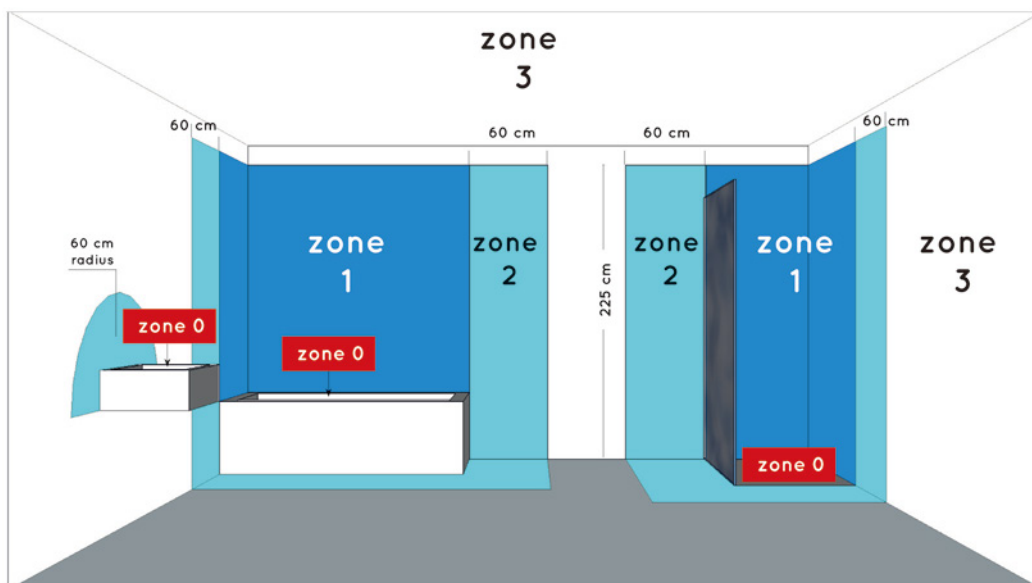

LUCIDE

GENERAL SPECIFICATIONS

RECOMMENDED LUCIDE LIGHT SOURCE

49020/05/67
Light source dimmable : Yes
Light source incl. : No

General

Dimensions LxWxH : Ø 27cm x 6 cm
Heigth minimum : 6 cm
Heigth maximum : 6 cm
Dimensions shade LxWxH : Ø 27cm x 6cm
Main material : Iron & PMMA & Aluminum
Ceiling rose material : -
Color : White
Style : Modern
Shape : Circle
Weight : 0,58 kg
Warranty : 2 years

Installation of items in bathroom:

Product specifications

Dimmable : No
Light direction : Down (Diffuse)
Adjustable in height : Not adjustable In Height (Before Installation)
Directional : Not Directional
Cable : No cable On Product
Cable length : - cm
Sensor : Without Sensor
Control : Light Switch Control
IP-Class : 44
Electric class : 2
Light source including ? : No
Lamp socket : E27
Light source number : 1
Power requirements : 220-240V~50Hz
Bulb type & maximum wattage : E27 CFL Max.20W

IP classifications	zone 0	zone 1 minimum	zone 2 minimum	zone 3 minimum

For more specifications of this product please visit www.lucide.com

FRESH

Item number : 79158/01/31

EAN code : 5 411212790521

LUCIDE

INSTALLATION DRAWING SPECIFICATIONS