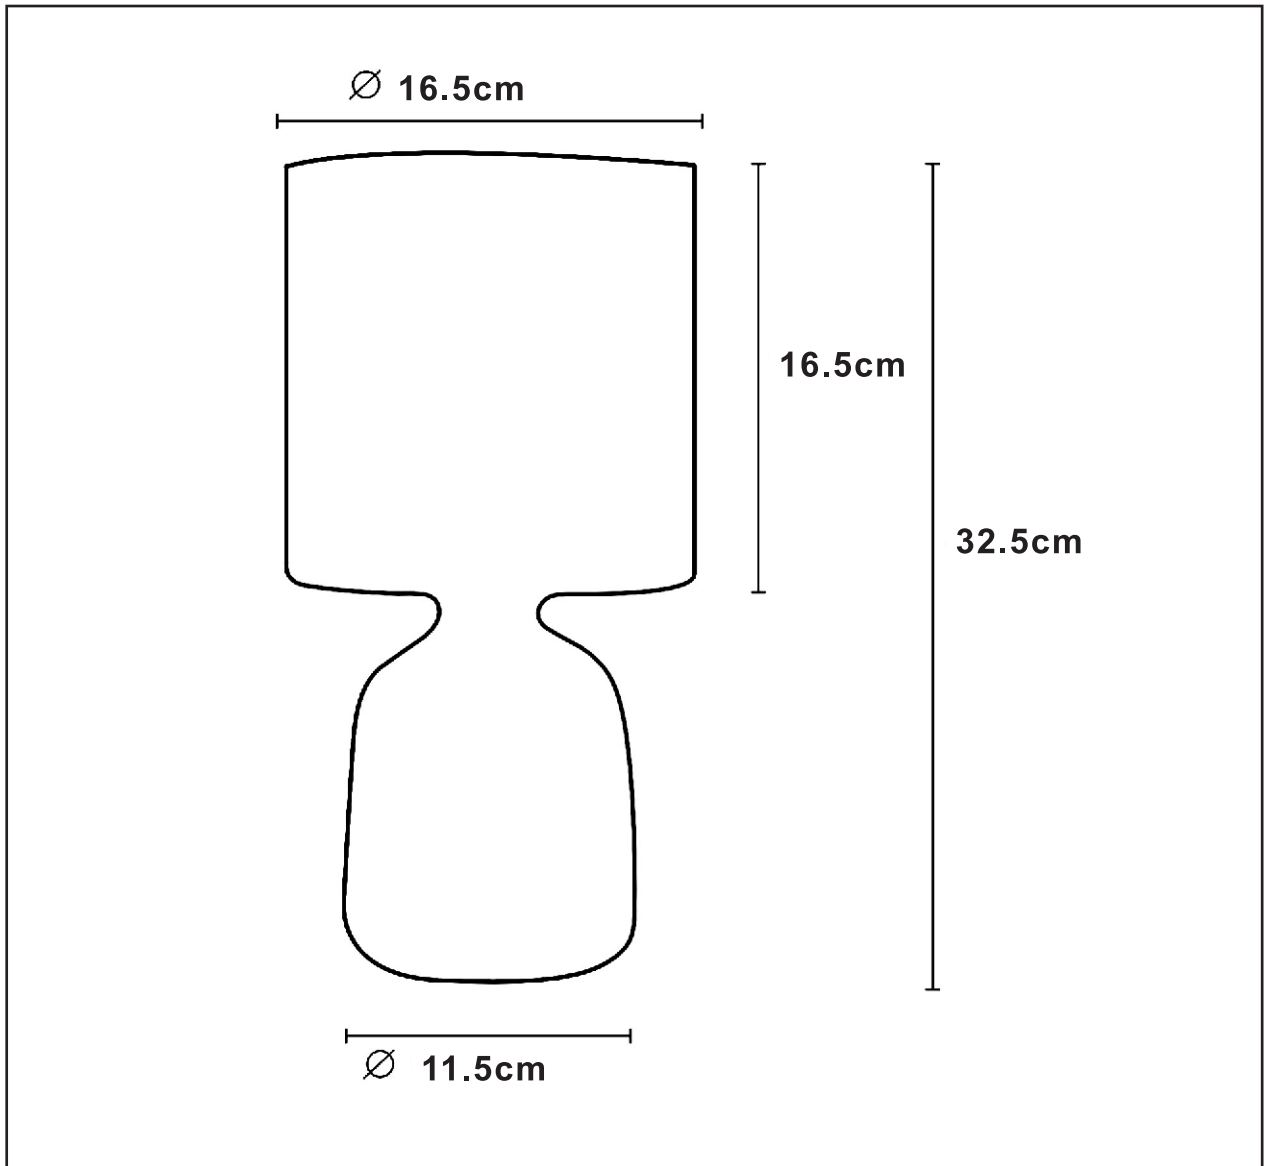

LUCIDE

GENERAL SPECIFICATIONS

**RECOMMENDED LUCIDE  
LIGHT SOURCE**

**49022/04/67**  
Light source dimmable : Yes  
Light source incl. : No

**General**

**Dimensions LxWxH** :16.5cmx16.5cmx32.5cm  
**Height minimum** : -  
**Dimensions shade LxWxH** : 16.5cmx16.5cmx16.5cm  
**Main material** : ceramic & plastic & fabric  
**Color** : White & grey  
**Style** : Modern  
**Shape** : --  
**Weight** : 0.6kgs  
**Warranty** : 2 years

**Product specifications**

**Dimmable** : No  
**Light direction** : Around (Diffuse)  
**Adjustable in height** : No  
(Before Installation)  
**Directional** : Not Directional  
**Cable** : Yes, Cable On Product  
**Cable length** : 130 cm  
**Sensor** : Without Sensor  
**Control** : ON/OFF switch on cable  
**IP-Class** : 20  
**Electric class** : II  
**Light source including ?** : No  
**Lamp socket** : 1XE14  
**Light source number** : I  
**Power requirements** : 220-240V~50Hz  
**Bulb type & maximum wattage** : E14 & MAX 40W

For more specifications of this product please visit  
[www.lucide.com](http://www.lucide.com)

LUCIDE

TECHNICAL DRAWING & DIMENSIONS

## COSBY

item number : 47503/81/31  
47503/81/36

EAN code : 5411212470126  
5411212470133

For more specifications, dimensions please visit  
[www.lucide.com](http://www.lucide.com)