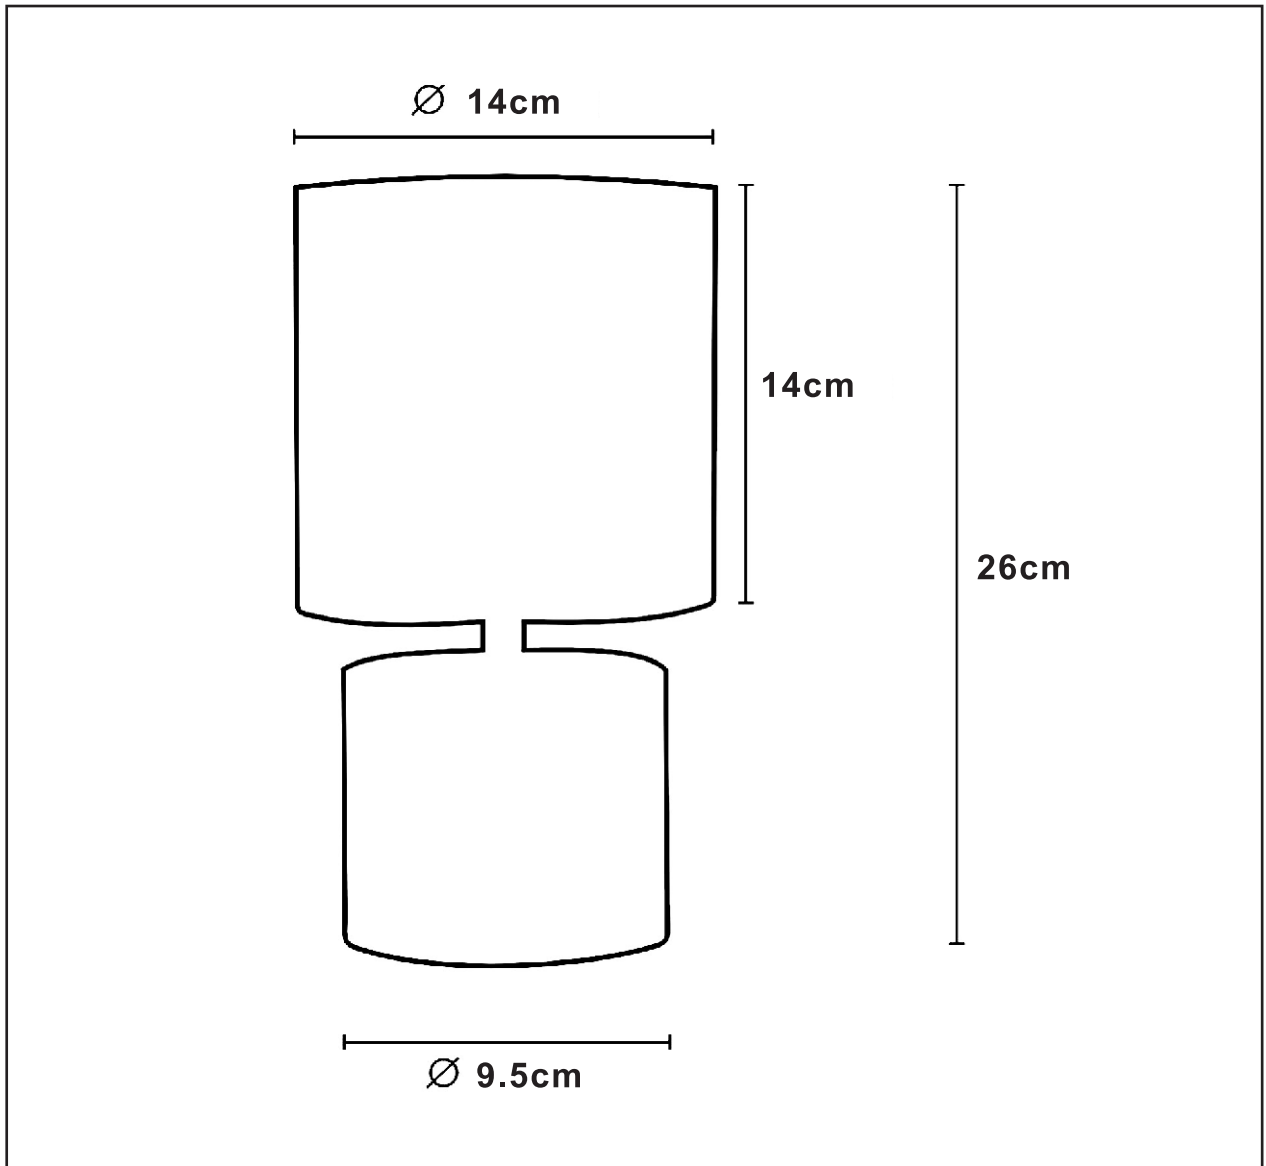

LUCIDE

GENERAL SPECIFICATIONS

**RECOMMENDED LUCIDE
LIGHT SOURCE**

49022/04/67

Light source dimmable : Yes

Light source incl. : No

General

Dimensions LxWxH : 14cmX14cmX26cm

Height minimum : -

Dimensions shade LxWxH : 14cmX14cmX14cm

Main material : Ceramic & plastic & fabric

Color : Grey & cream

Style : Modern

Shape : --

Weight : 0.6kgs

Warranty : 2 years

Product specifications

Dimmable : No

Light direction : Around (Diffuse)

Adjustable in height : No
(Before Installation)

Directional : Not Directional

Cable : Yes, Cable On Product

Cable length : 130 cm

Sensor : Without Sensor

For more specifications of this product please visit
www.lucide.com

LUCIDE

TECHNICAL DRAWING & DIMENSIONS

GREASBY

item number : 47502/81/36
47502/81/38

EAN code : 5411212470102
5411212470119

For more specifications, dimensions please visit
www.lucide.com