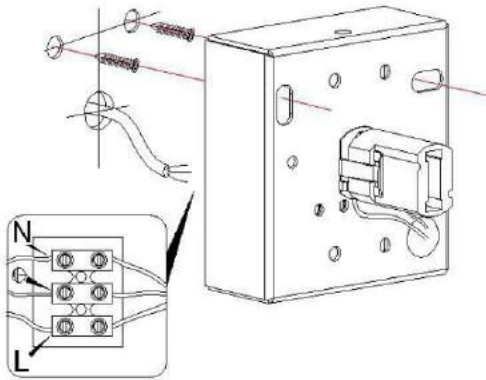

Product specifications

Dimmable : Yes

Light direction : Downlight

Adjustable in height : Not In Height Adjustable

Directional : Not Directional

Cable : No Cable On Product

Cable length : -

Sensor : Without Sensor

For more specifications of this product please visit

www.lucide.com

GIPSY

Item number : 35208/01/41

EAN code : 5411212351531

For more specifications, dimensions please visit

www.lucide.com

1