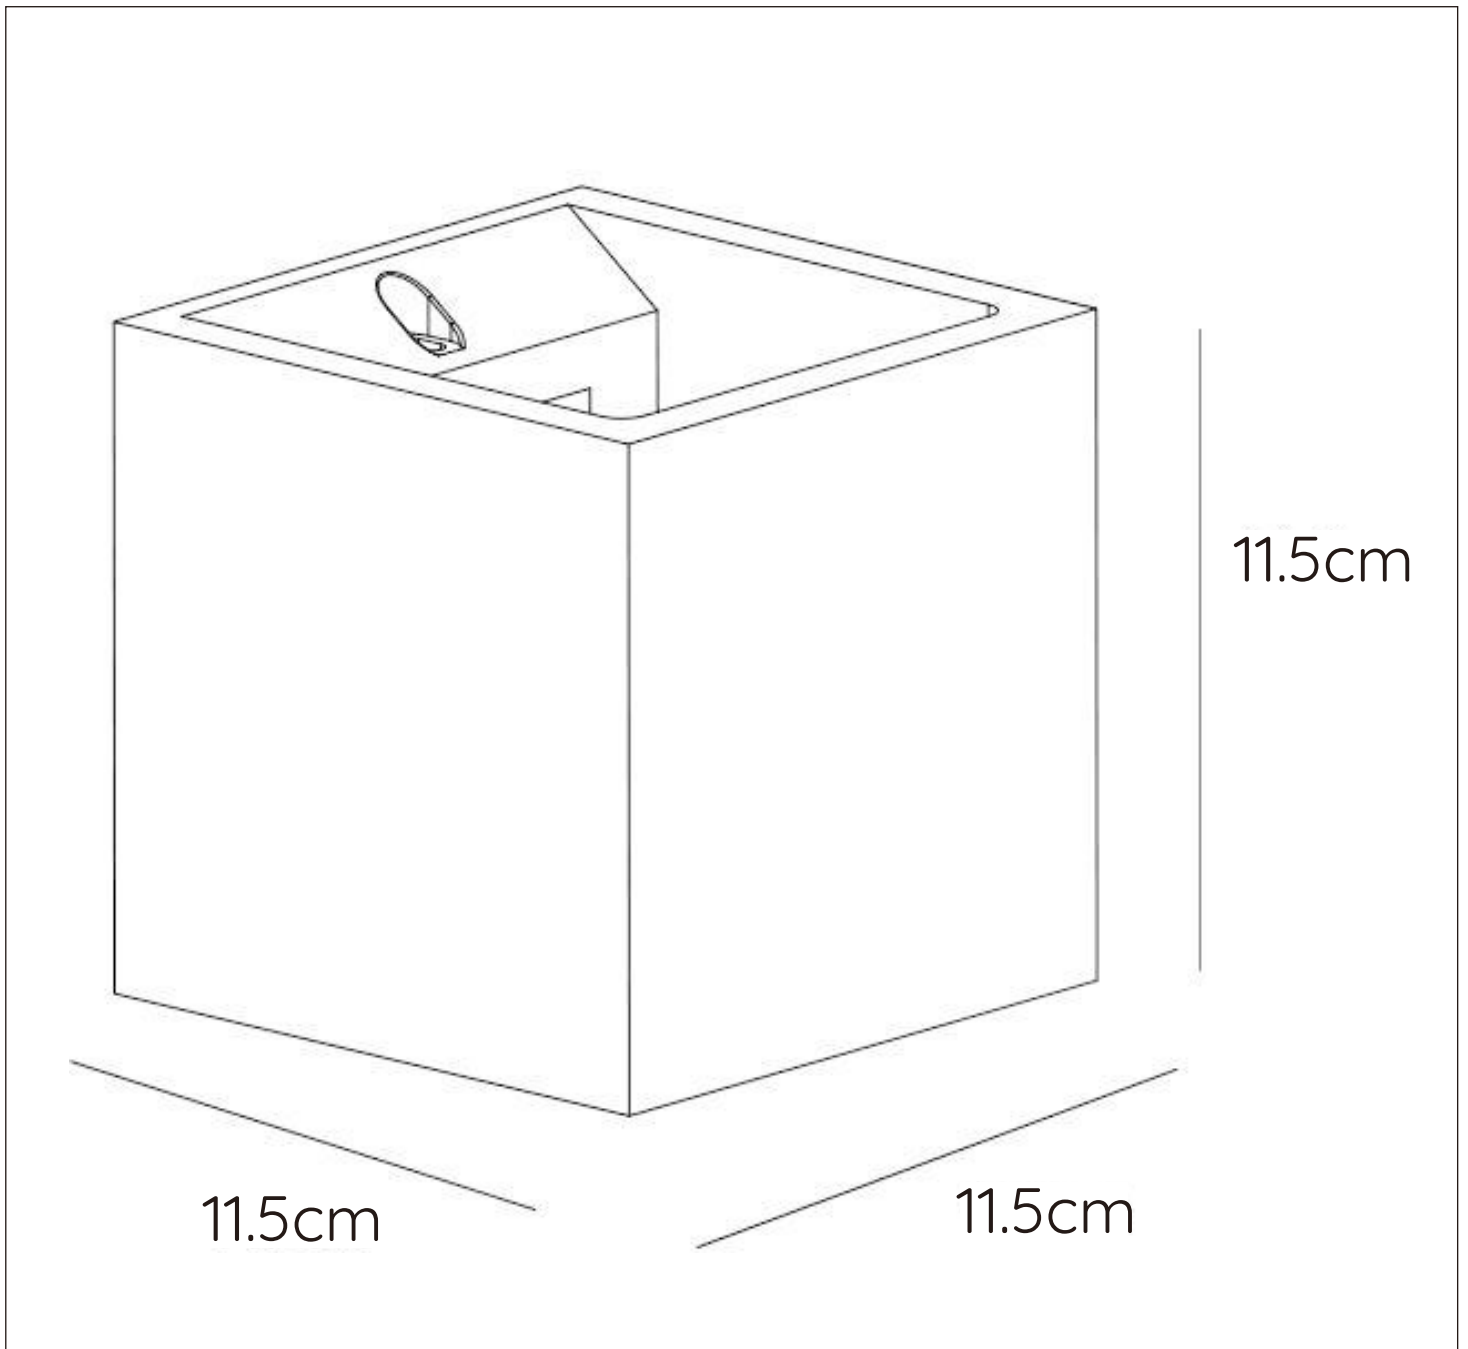

GIPSY

Item number : 35208/01/41

EAN code : 5411212351531

For more specifications, dimensions please visit

www.lucide.com