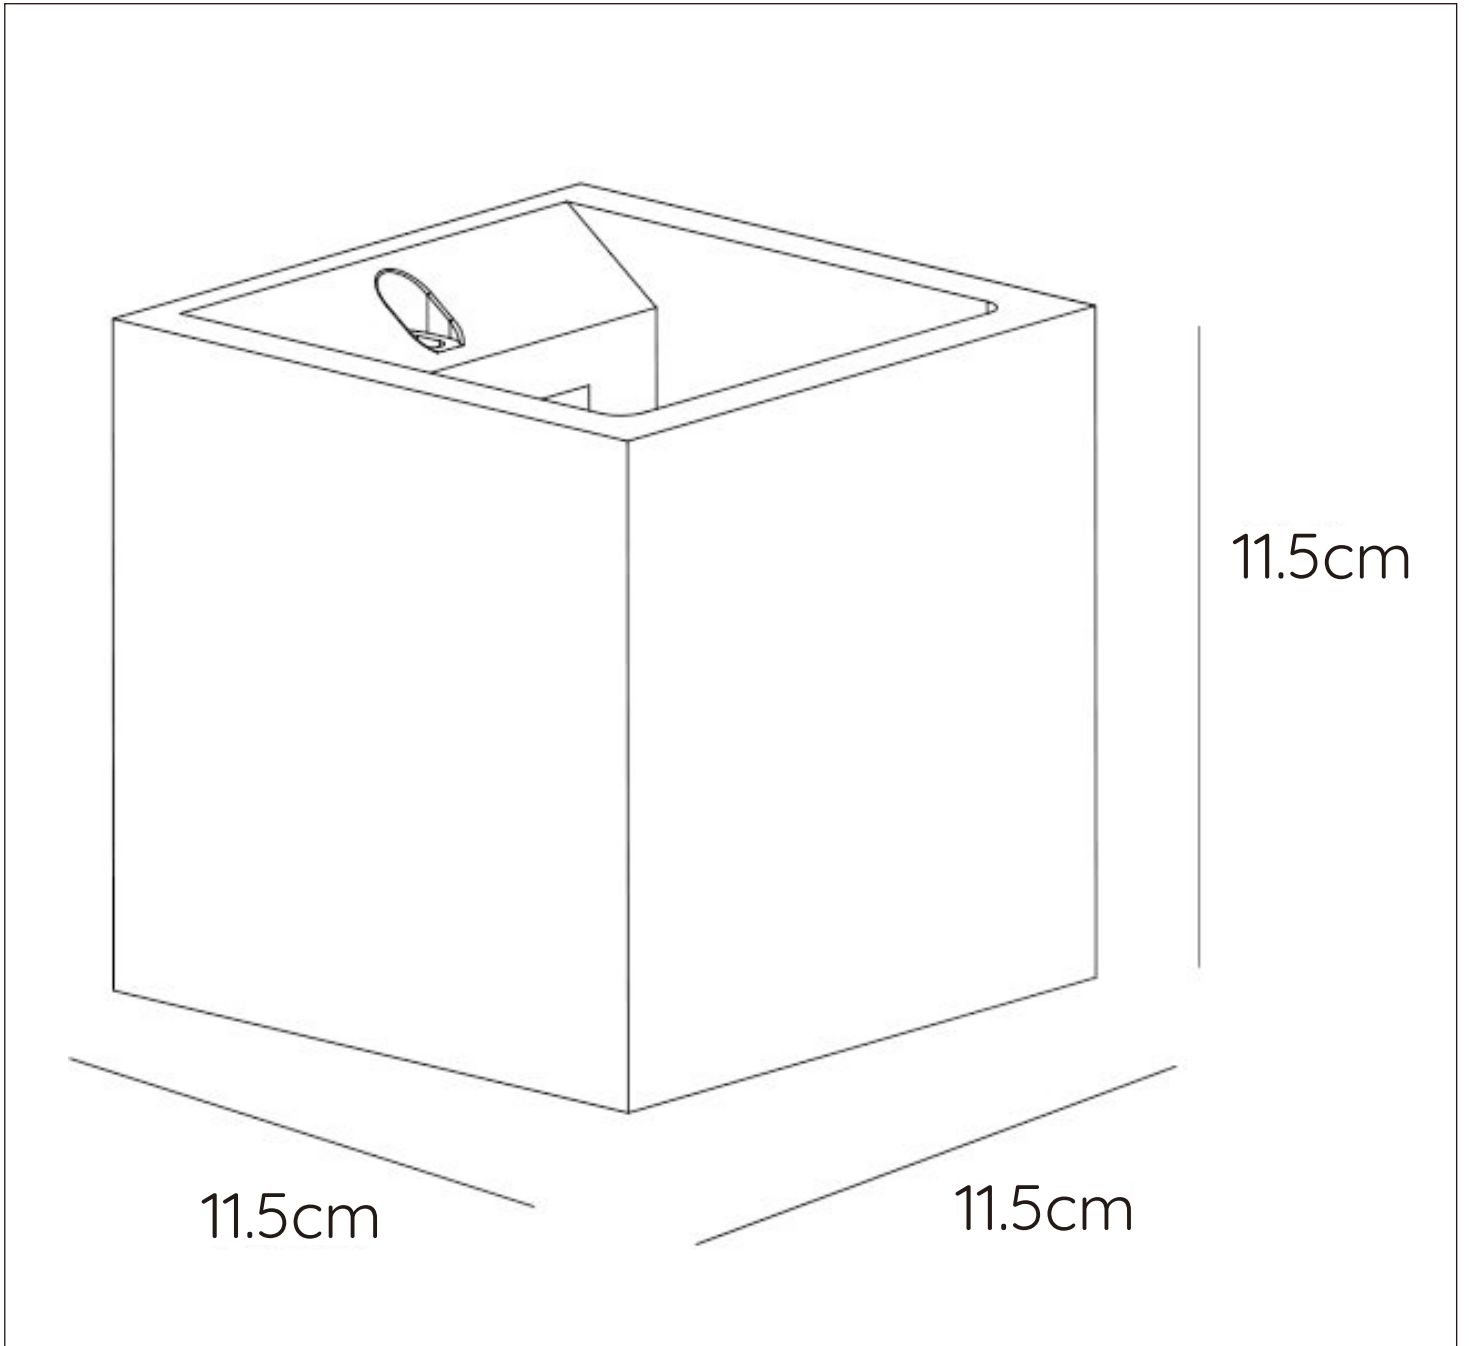

item number : 35208/01/31  
EAN code : 5411212351524

**GIPSY**

**RECOMMENDED LUCIDE  
LIGHT SOURCE**

**49026/03/31**

Light source dimmable : Yes

Light source incl. : No

**General**

**Dimensions LxWxH :** 11.5 cm x 11.5 cm x 11.5 cm

**Height minimum :** 11.5 cm

**Height maximum :** 11.5 cm

**Dimensions shade LxWxH :** -

**Main material :** Gypsum

**Ceiling rose material :** -

**Color :** White

**Style :** Modern

**Shape :** Square

**Weight :** 1 kg

**Warranty :** 2 years

**Product specifications**

**Dimmable :** Yes

**Light direction :** Downlight

**Adjustable in height :** Not In Height  
Adjustable

**Directional :** Not Directional

# GIPSY

Item number : 35208/01/31

EAN code : 5411212351524

For more specifications, dimensions please visit

[www.lucide.com](http://www.lucide.com)