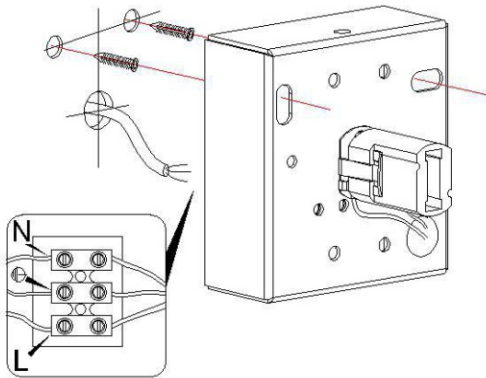

# GIPSY

Item number : 35208/01/31

EAN code : 5411212351524

For more specifications, dimensions please visit

[www.lucide.com](http://www.lucide.com)

## INSTALLATION DRAWING SPECIFICATIONS

1

2

3

4

5