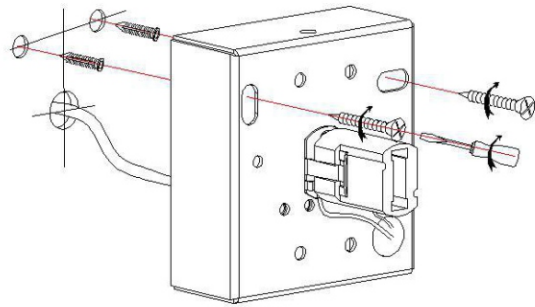

LUCIDE

INSTALLATION DRAWING SPECIFICATIONS

1

2

3

4

5