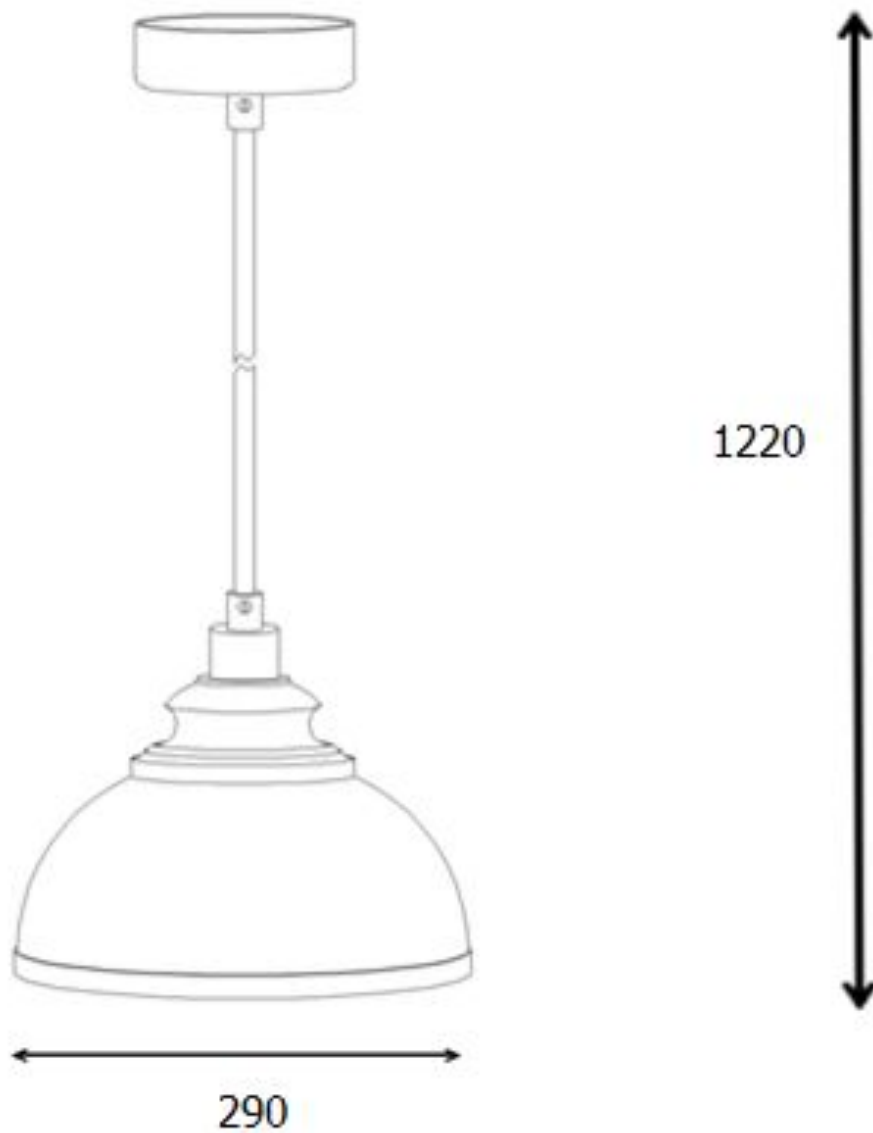

Line drawing of the item (with outline dimensions)

Item number: 34400/29/41

Installation drawing (the same as it in its instruction manual)

Technical details

materials used:	Metal
color:	Matt warm grey 11U
dimnable and how is the fixture dimmable:	
size:	Height: 122cm Length: Width: 29cm Net Weight: 0.60KG
power requirements:	220V-240V~50Hz
bulb type and maximum Wattage:	E14 Max.40W
number of bulbs:	1XE14
IP degree:	IP20