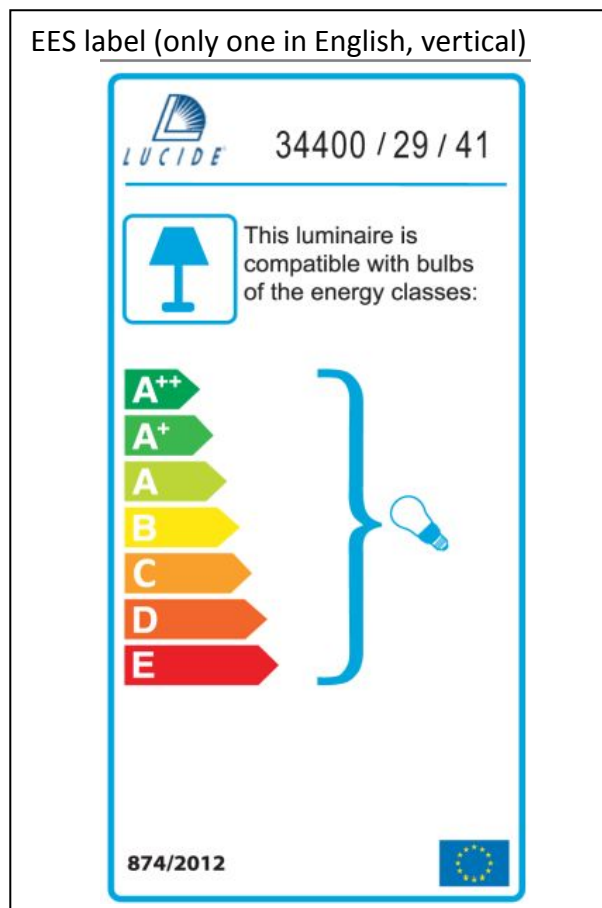

Line drawing of the item (with outline dimensions)

Item number: 34400/29/41

Installation drawing (the same as it in its instruction manual)

Technical details

materials used:	Metal
color:	Matt warm grey 11U
dimnable and how is the fixture dimmable:	
size:	Height: 122cm Length: Width: 29cm Net Weight: 0.60KG
power requirements:	220V-240V~50Hz
bulb type and maximum Wattage:	E14 Max.40W
number of bulbs:	1XE14
IP degree:	IP20