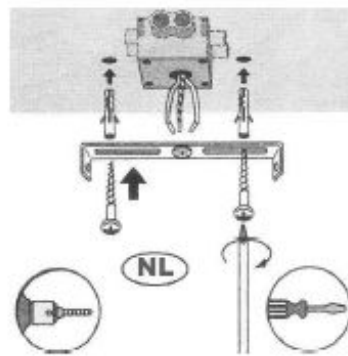

Line drawing of the item (with outline dimensions)

Item number: 34400/29/41

Installation drawing (the same as it in its instruction manual)

Technical details

materials used:	Metal
color:	Matt warm grey 11U
dimnable and how is the fixture dimmable:	
size:	Height: 122cm Length: Width: 29cm Net Weight: 0.60KG
power requirements:	220V-240V~50Hz
bulb type and maximum Wattage:	E14 Max.40W
number of bulbs:	1XE14
IP degree:	IP20