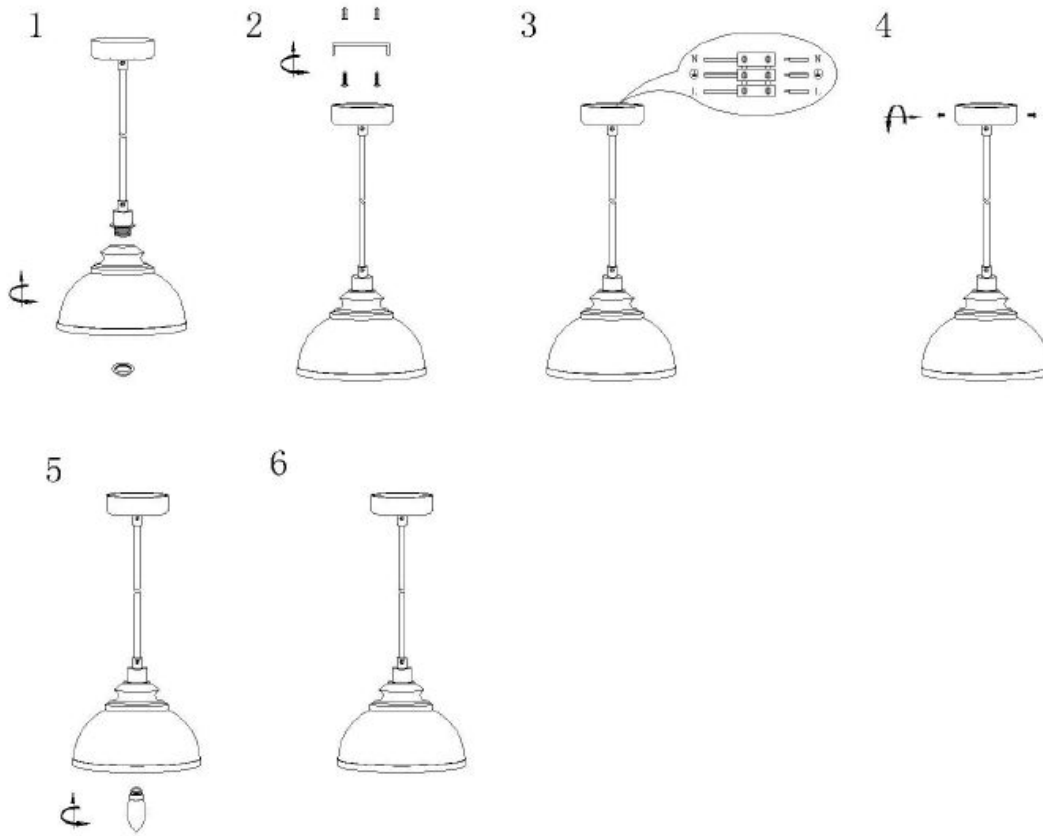

Line drawing of the item (with outline dimensions)

Item number: 34400/29/41

Installation drawing (the same as it in its instruction manual)

Technical details

materials used:	Metal
color:	Matt warm grey 11U
dimnable and how is the fixture dimmable:	
size:	Height: 122cm Length: Width: 29cm Net Weight: 0.60KG
power requirements:	220V-240V~50Hz
bulb type and maximum Wattage:	E14 Max.40W
number of bulbs:	1XE14
IP degree:	IP20