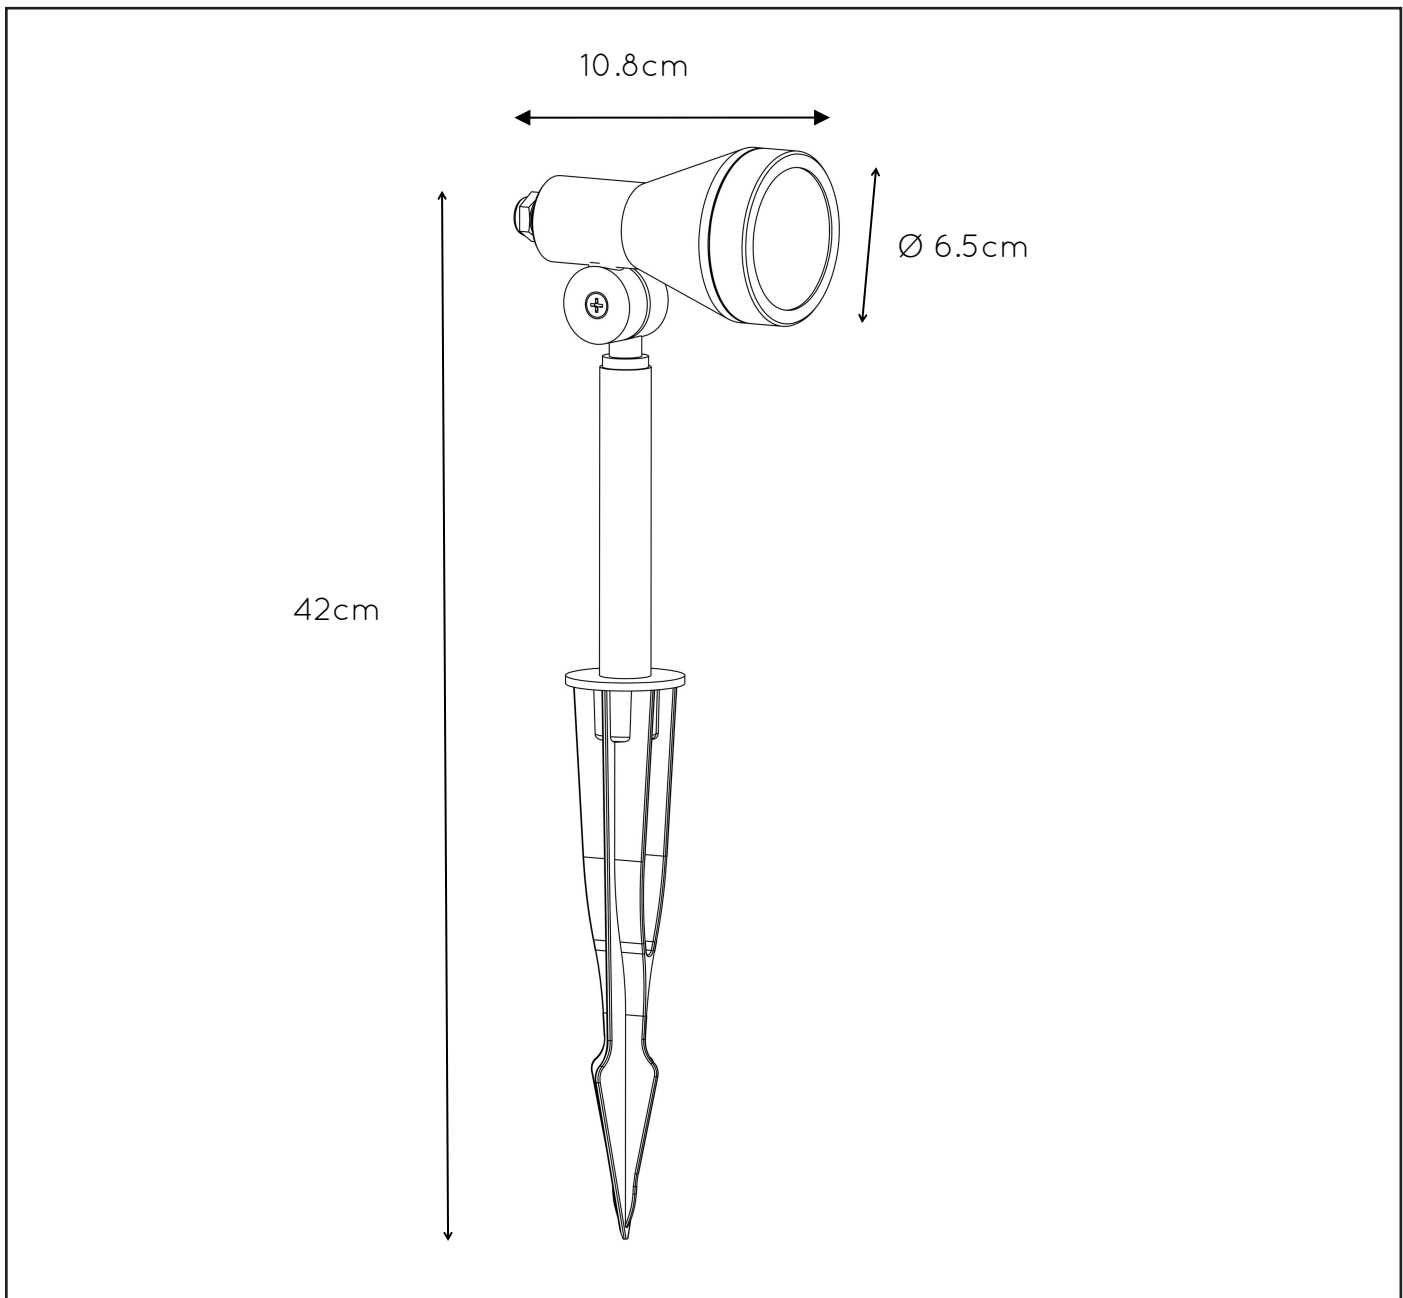

BOOGY

Item number : 27882/05/30

EAN code : 5411212271471