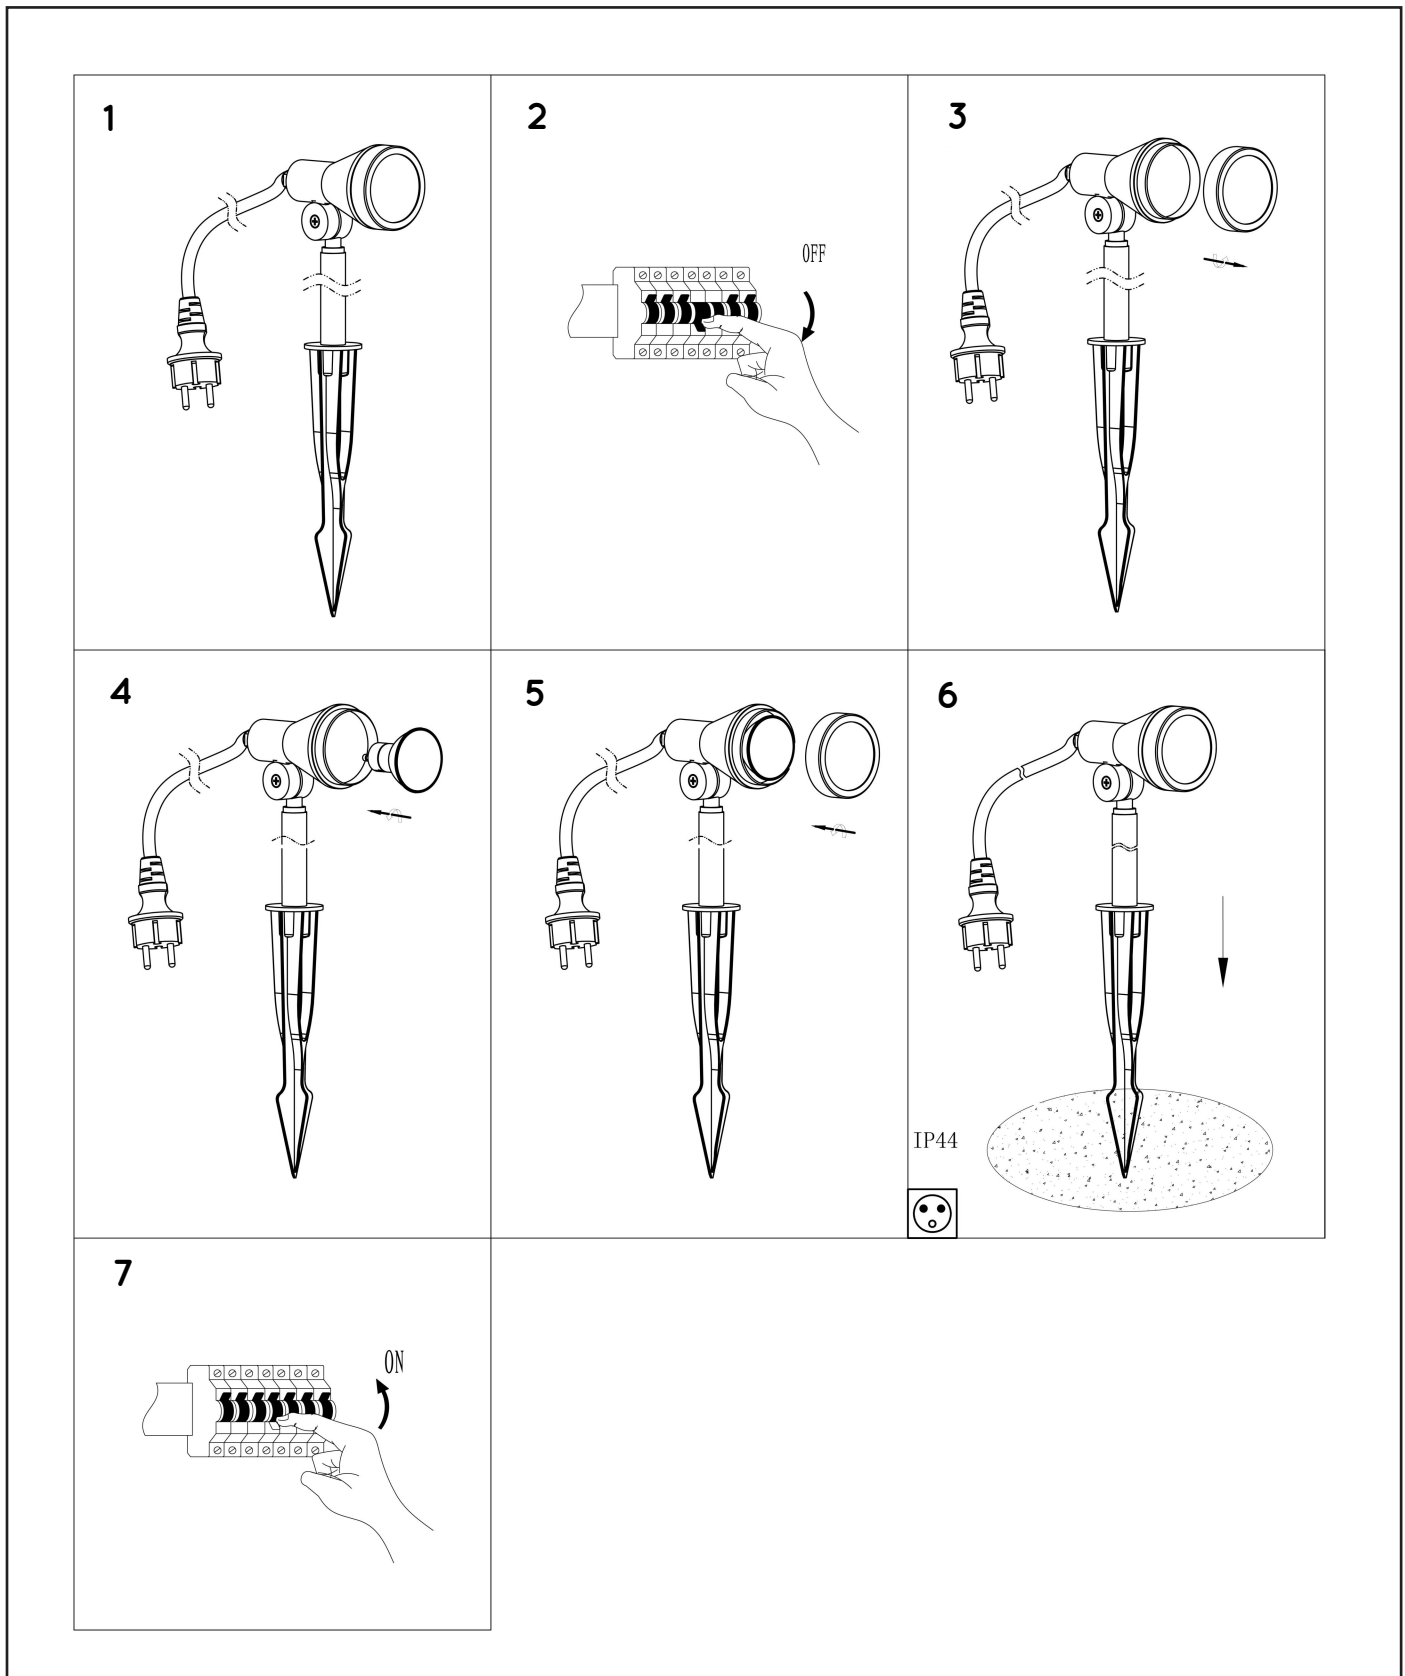

Dit product bevat een lichtbron van energie-efficiëntieklasse G (oude klasse A+)

Ce produit contient une source lumineuse de classe énergétique G (ancienne classe A+)

This product contains a light source of energy efficiency class G (old class A+)

Dieses Produkt enthält eine Lichtquelle der Energieeffizienzklasse G (alte Klasse A+)

Ten produkt zawiera źródło światła o klasie efektywności energetycznej G (stara klasa A+)