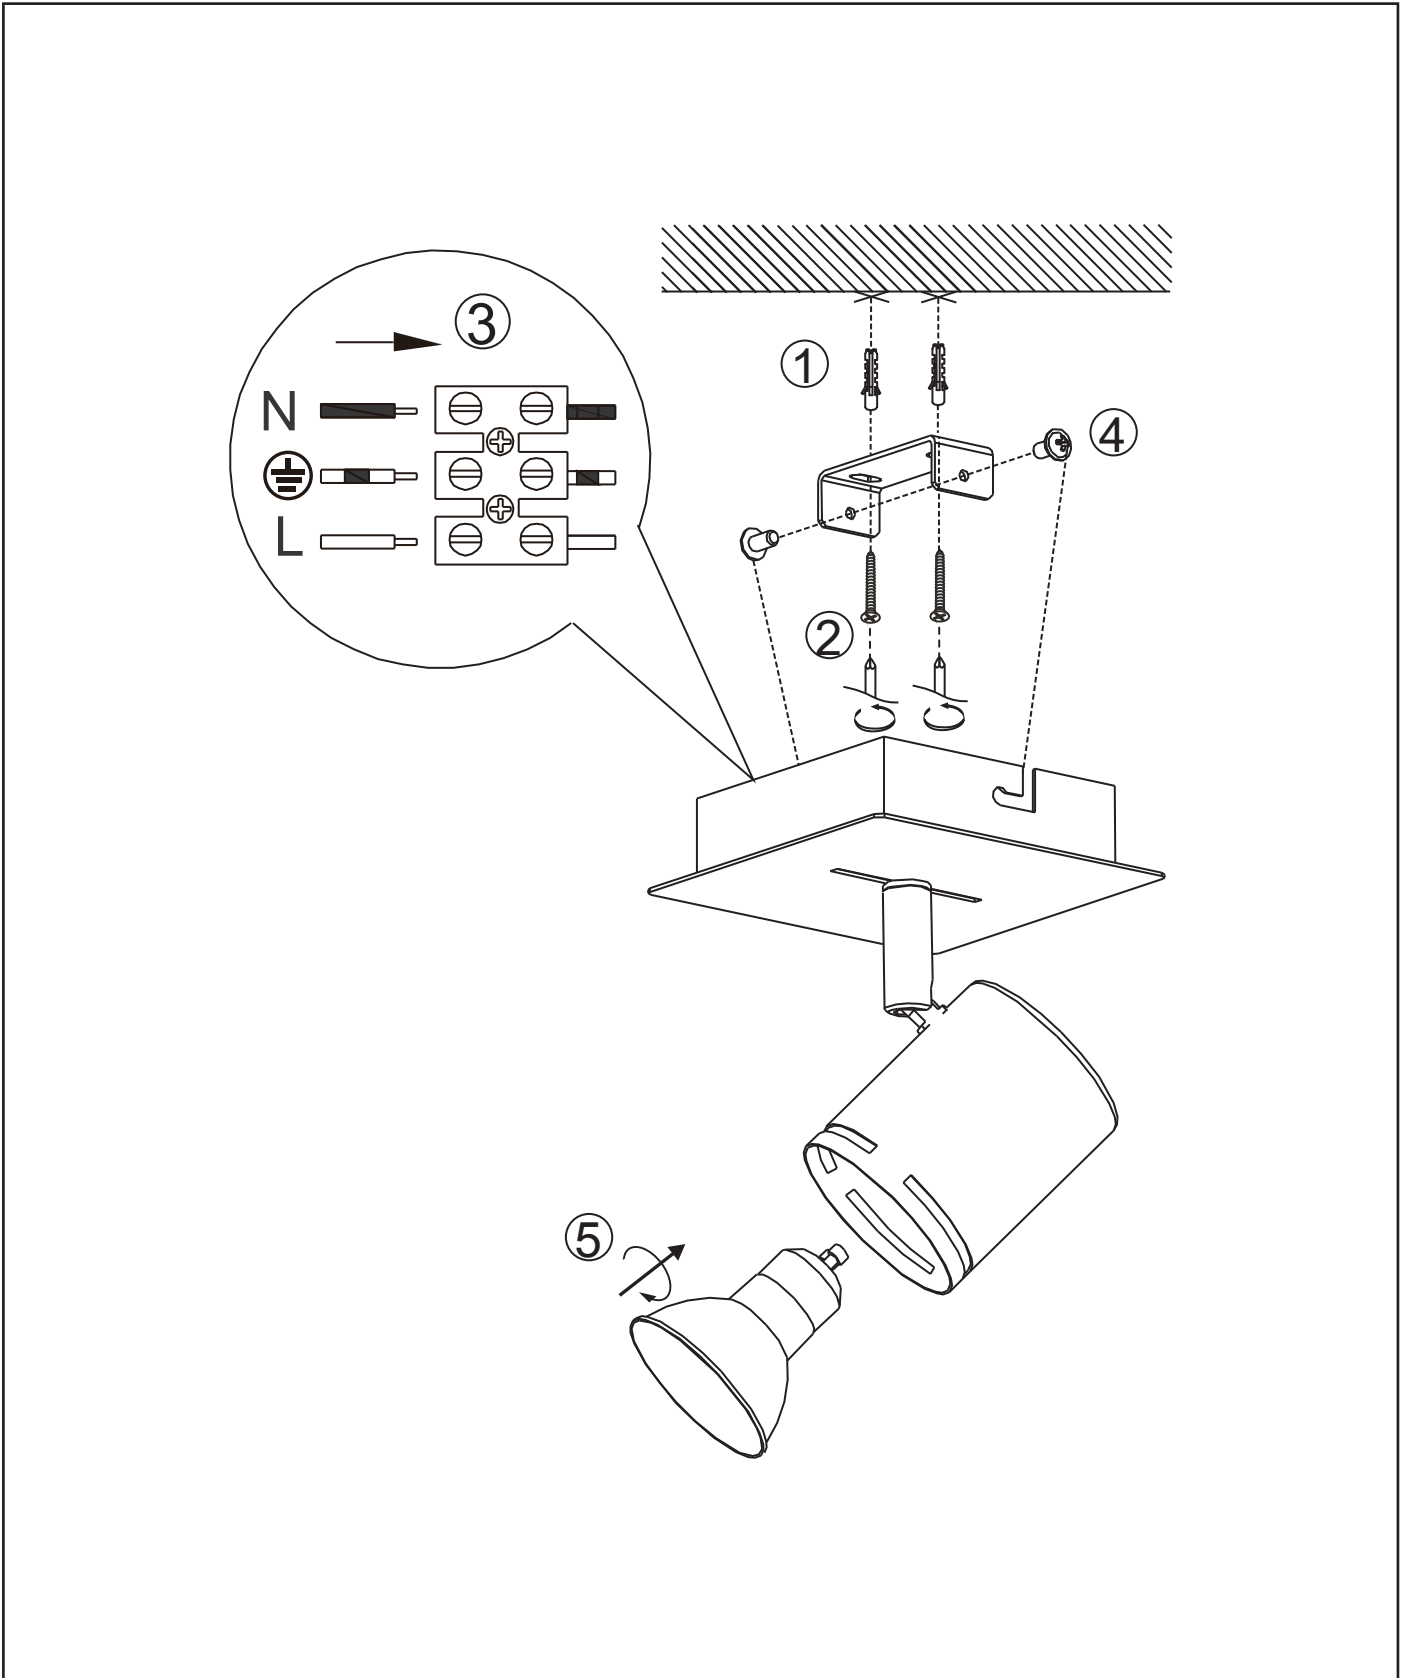

LUCIDE

INSTALLATION DRAWING SPECIFICATIONS

Dit product bevat een lichtbron van energie-efficiëntieklasse G(old class A+).
Ce produit contient une source lumineuse de classe énergétique G(old class A+).
This product contains a light source of energy efficiency class G(old class A+).
Dieses Produkt enthält eine Lichtquelle der Energieeffizienzklasse G(old class A+).
Ten produkt zawiera ród o wiat a o klasie efektywno ci energetycznej G(old class A+).