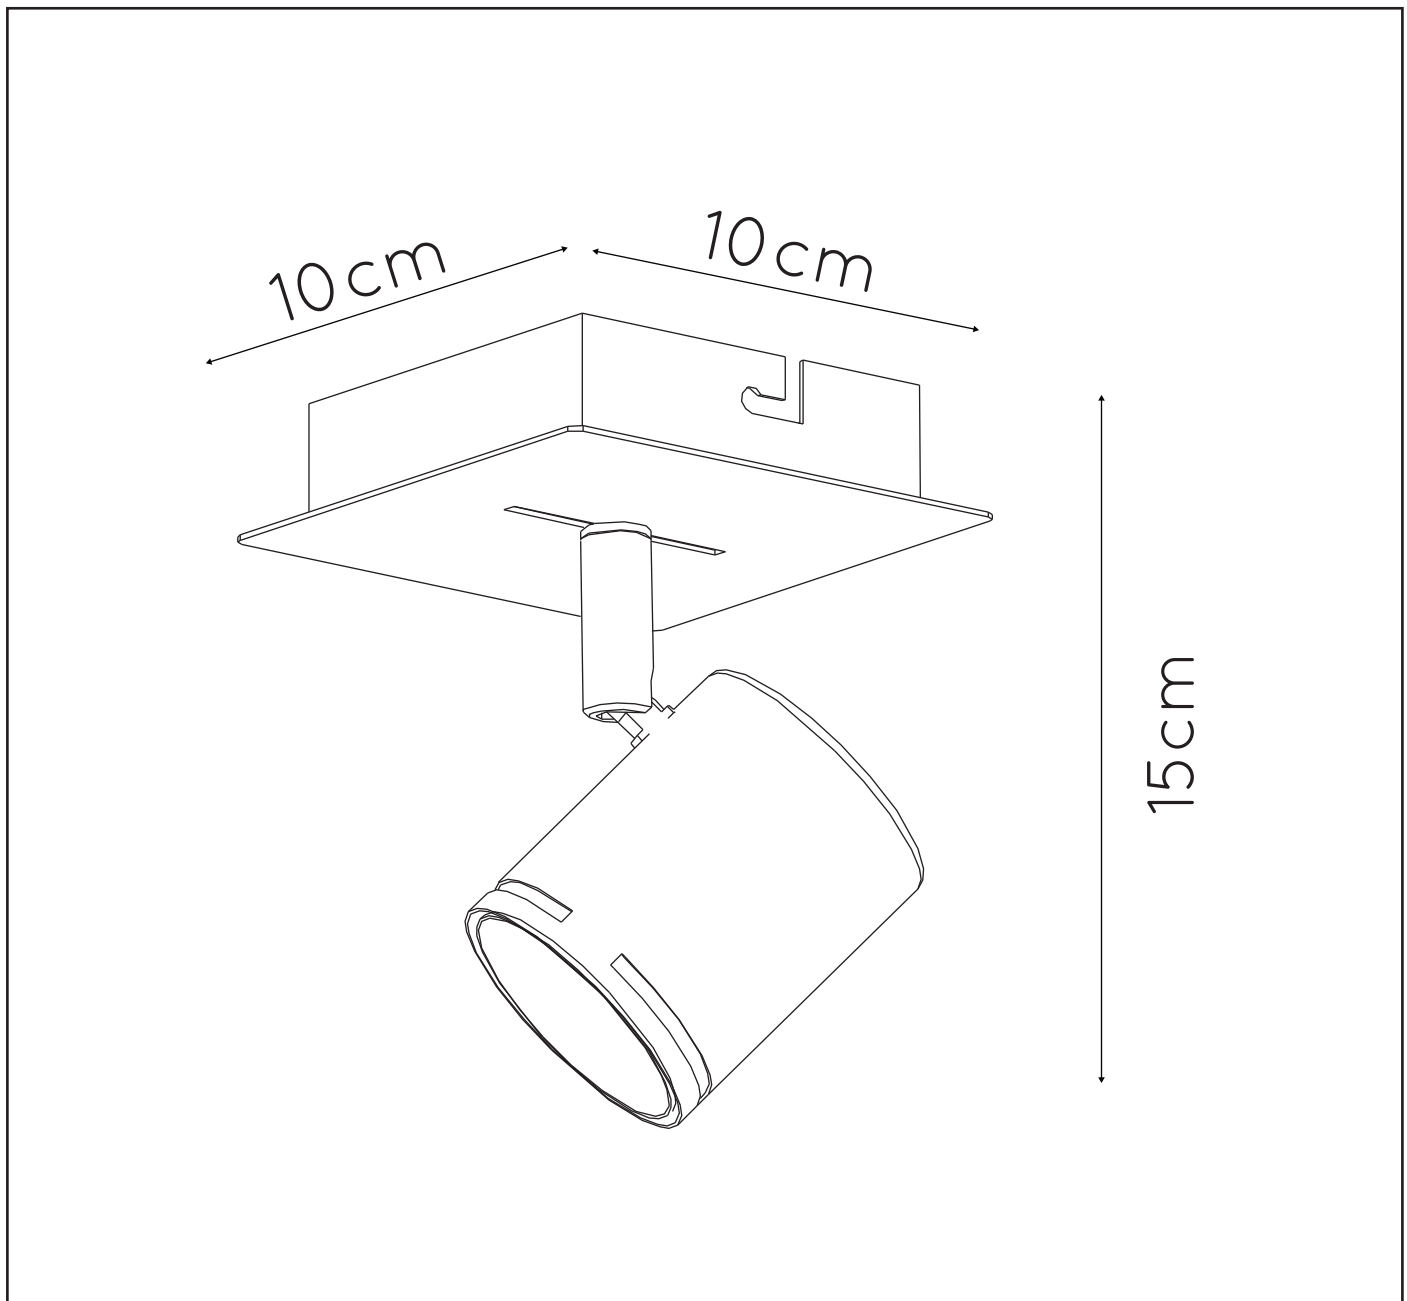

LUCIDE

GENERAL SPECIFICATIONS

**RECOMMENDED LUCIDE  
LIGHT SOURCE**

**49006/05/31**

Light source dimmable : Yes

Light source incl. : Yes

**General**

**Dimensions LxWxH :** 10 cm x 10 cm x 15 cm

**Height minimum :** 12 cm

**Height maximum :** 15 cm

**Dimensions shade LxWxH :** 5.5 cm x 5.5 cm x 6.6 cm

**Main material :** Metal

**Color :** Matt White

**Style :** Modern

**Shape :** As Shown

**Weight :** 4,3 kg

**Bulb type & maximum wattage :** GU10 LED Max.5W

For more specifications of this product please visit

**[www.lucide.com](http://www.lucide.com)**

# RILOU

Item number : 26994/05/31

EAN code : 5411212261960

For more specifications, dimensions please visit

[www.lucide.com](http://www.lucide.com)