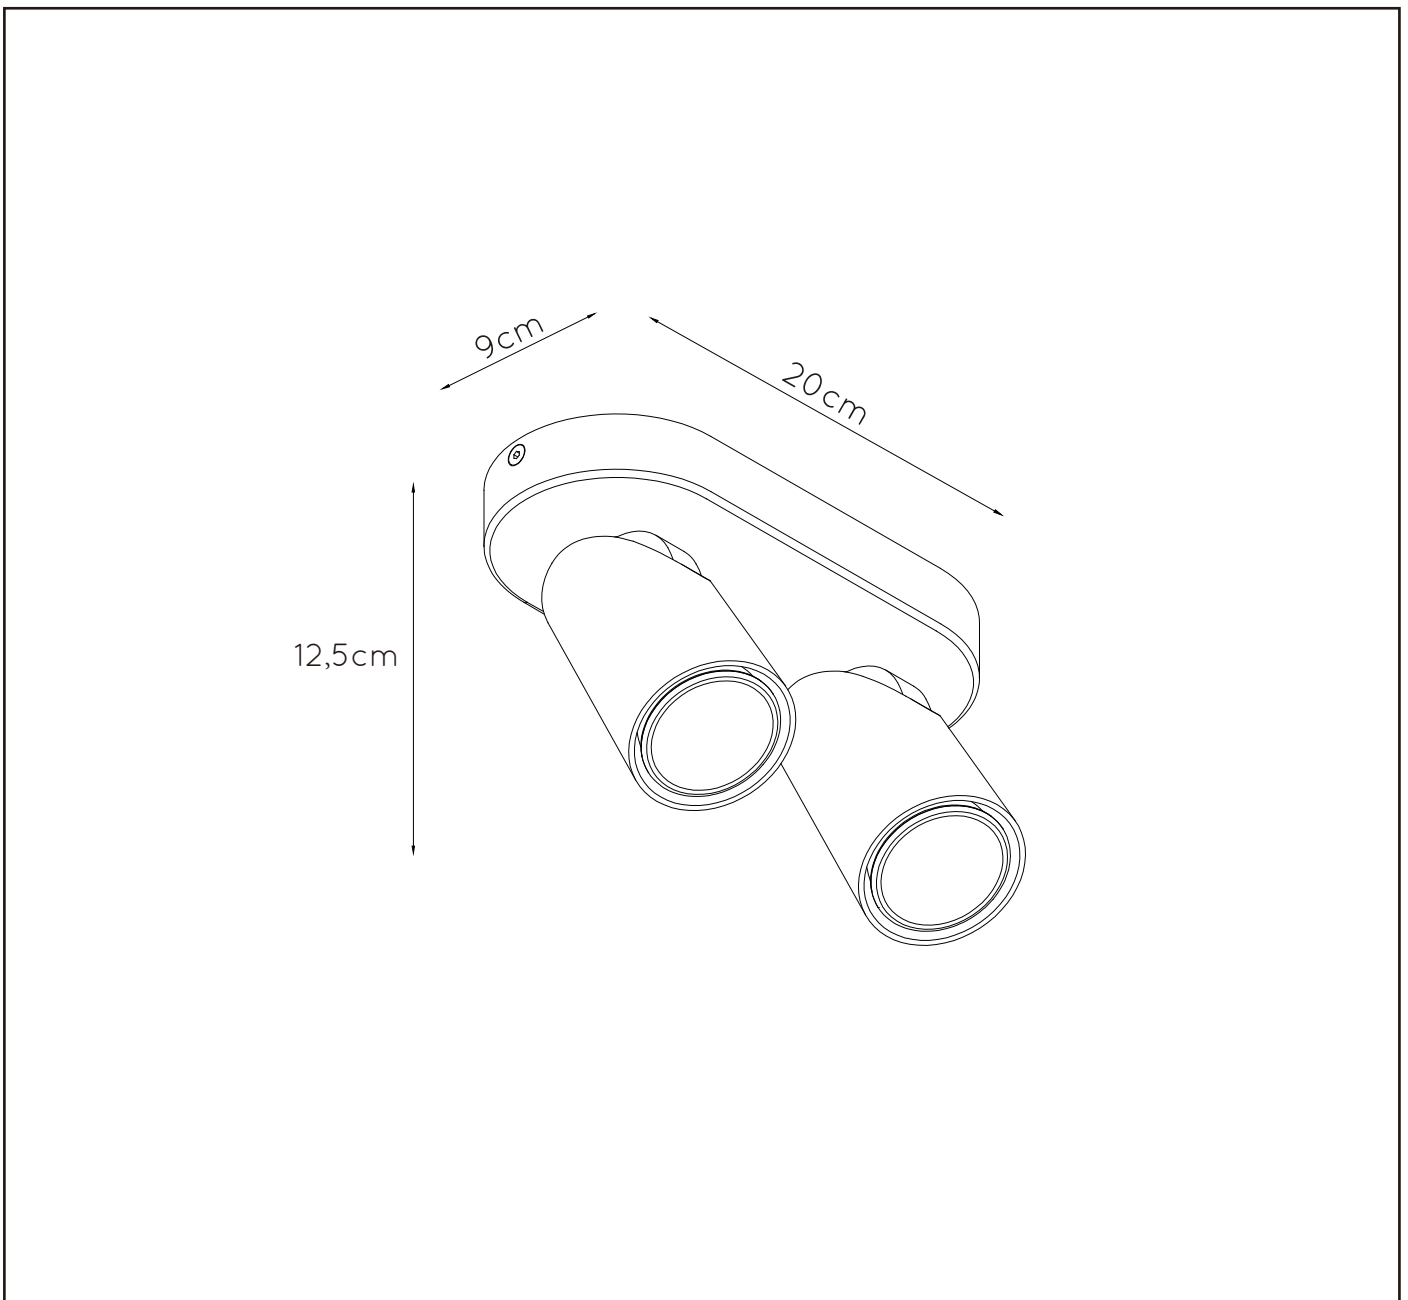

Light source incl. : Yes

General

Dimensions LxWxH : 20cm x 9cm x 12,5 cm

Height minimum : -

Height maximum : 12,5 cm

Dimensions shade LxWxH : Ø6cm x 9.8cm

Main material : Aluminium

Ceiling rose material : Aluminium

Color : Black / White

Style : Modern

Shape : Round

Weight : 0,8kg

Warranty : 2 years

Product specifications

Dimmable : Dim to warm

Light direction : Downlight

www.lucide.com

XYRUS-LED

Item number : 23954/11/30

EAN code : 5411212234193

Item number : 23954/11/31

EAN code : 5411212234209

For more specifications, dimensions please visit

www.lucide.com