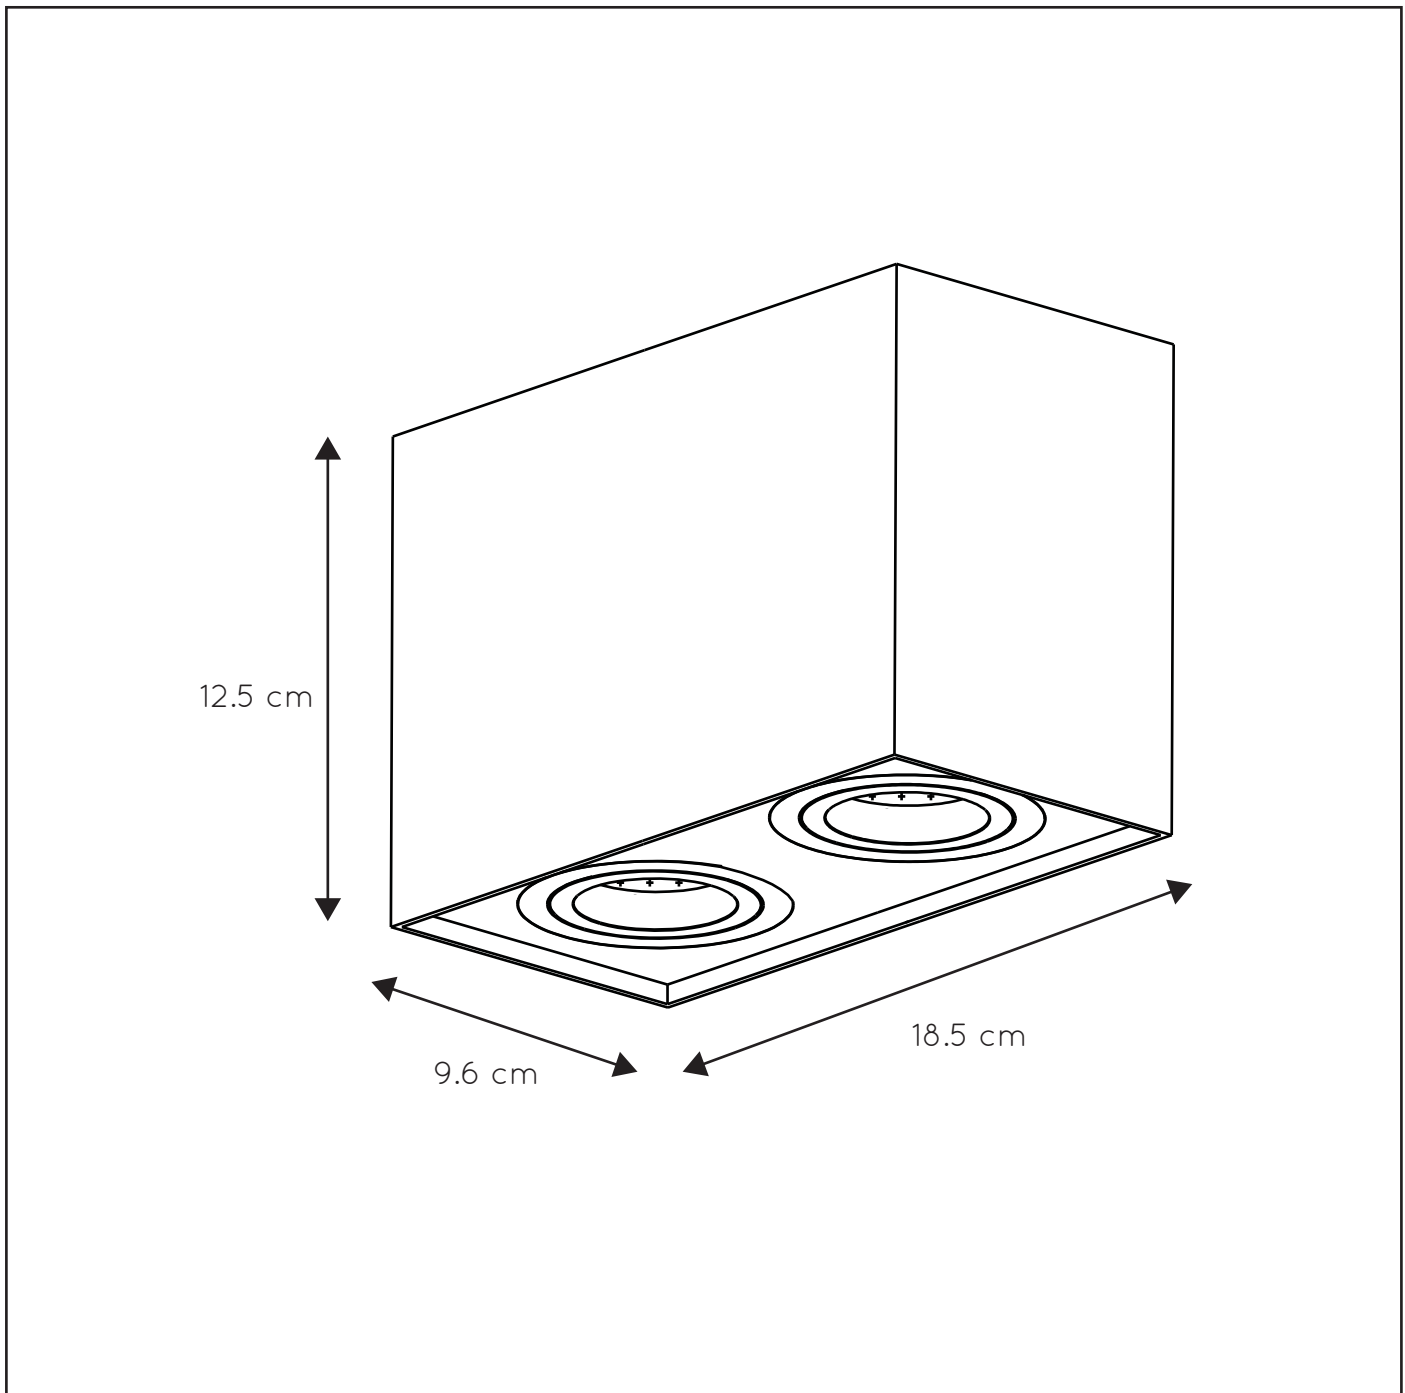

LUCIDE

GENERAL SPECIFICATIONS

RECOMMENDED LUCIDE LIGHT SOURCE

49009/05/30
49009/05/31

Light source dimmable : Yes Dim to warm
Light source incl. : No

General

Dimensions LxWxH : 18.5 cm x 9.6 cm x 12.5 cm
Height minimum : 12.5 cm
Height maximum : 12.5 cm
Dimensions shade LxWxH :
Main material : Aluminium
Ceiling rose material : Metal
Color : Black,White
Style : Modern
Shape : Rectangle
Weight : 0.95 kg
Warranty : 2 years

Product specifications

Dimmable : Yes
Light direction : Downlight
Adjustable in height : Not In Height Adjustable
Directional : Rotatable & Tilttable (360 Degrees)
Cable : No
Cable length :
Sensor : Without Sensor
Control : Light Switch Control
IP-Class : 20
Electric class : 1
Light source including ? : No
Lamp socket : GU10
Light source number : 2
Power requirements : 220-240V-50Hz
Bulb type & maximum wattage : GU10- max.50W

For more specifications of this product please visit
www.lucide.com

TUBE

Item number : 22953/02/30

EAN code : 5411212221292

Item number : 22953/02/31

EAN code : 5411212220950

For more specifications, dimensions please visit