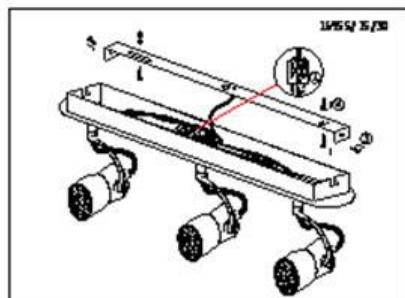

Line drawing of the item (with outline dimensions)

Item number: 16955-05-31

Installation drawing

Technical details

materials used:	Metal
color:	White
dimmable and how is the fixture dimmable:	
size:	Height: 151mm Length: Φ 100mm Width: Net Weight: 0.337kg
power requirements:	220-240V~50Hz
bulb type and maximum Wattage:	GU10 4.5W LED
number of bulbs:	1 \times GU10
IP degree:	IP20