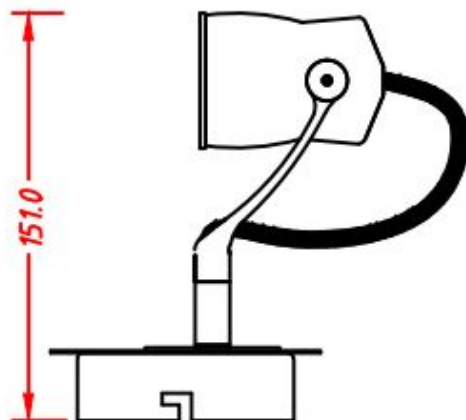

Line drawing of the item (with outline dimensions)

Item number: 16955-05-31

Installation drawing

Technical details

materials used:	Metal
color:	White
dimmable and how is the fixture dimmable:	
size:	Height: 151mm Length: Φ 100mm Width: Net Weight: 0.337kg
power requirements:	220-240V~50Hz
bulb type and maximum Wattage:	GU10 4.5W LED
number of bulbs:	1 \times GU10
IP degree:	IP20