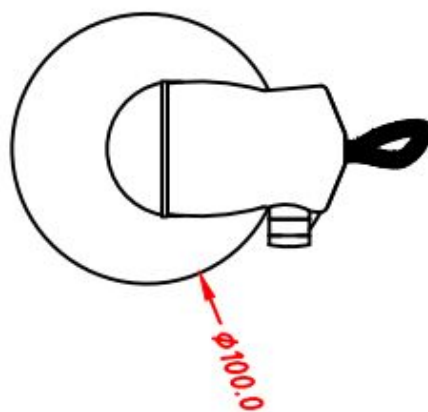

Line drawing of the item (with outline dimensions)

Item number: 16955-05-31

Installation drawing

Technical details

materials used:	Metal
color:	White
dimmable and how is the fixture dimmable:	
size:	Height: 151mm Length: Φ 100mm Width: Net Weight: 0.337kg
power requirements:	220-240V~50Hz
bulb type and maximum Wattage:	GU10 4.5W LED
number of bulbs:	1 \times GU10
IP degree:	IP20