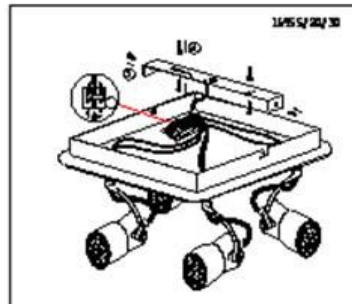

Line drawing of the item (with outline dimensions)

Item number: 16955-05-31

Installation drawing

Technical details

materials used:	Metal
color:	White
dimmable and how is the fixture dimmable:	
size:	Height: 151mm Length: Φ 100mm Width: Net Weight: 0.337kg
power requirements:	220-240V~50Hz
bulb type and maximum Wattage:	GU10 4.5W LED
number of bulbs:	1 \times GU10
IP degree:	IP20