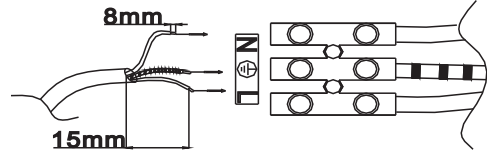

Electrical Supply