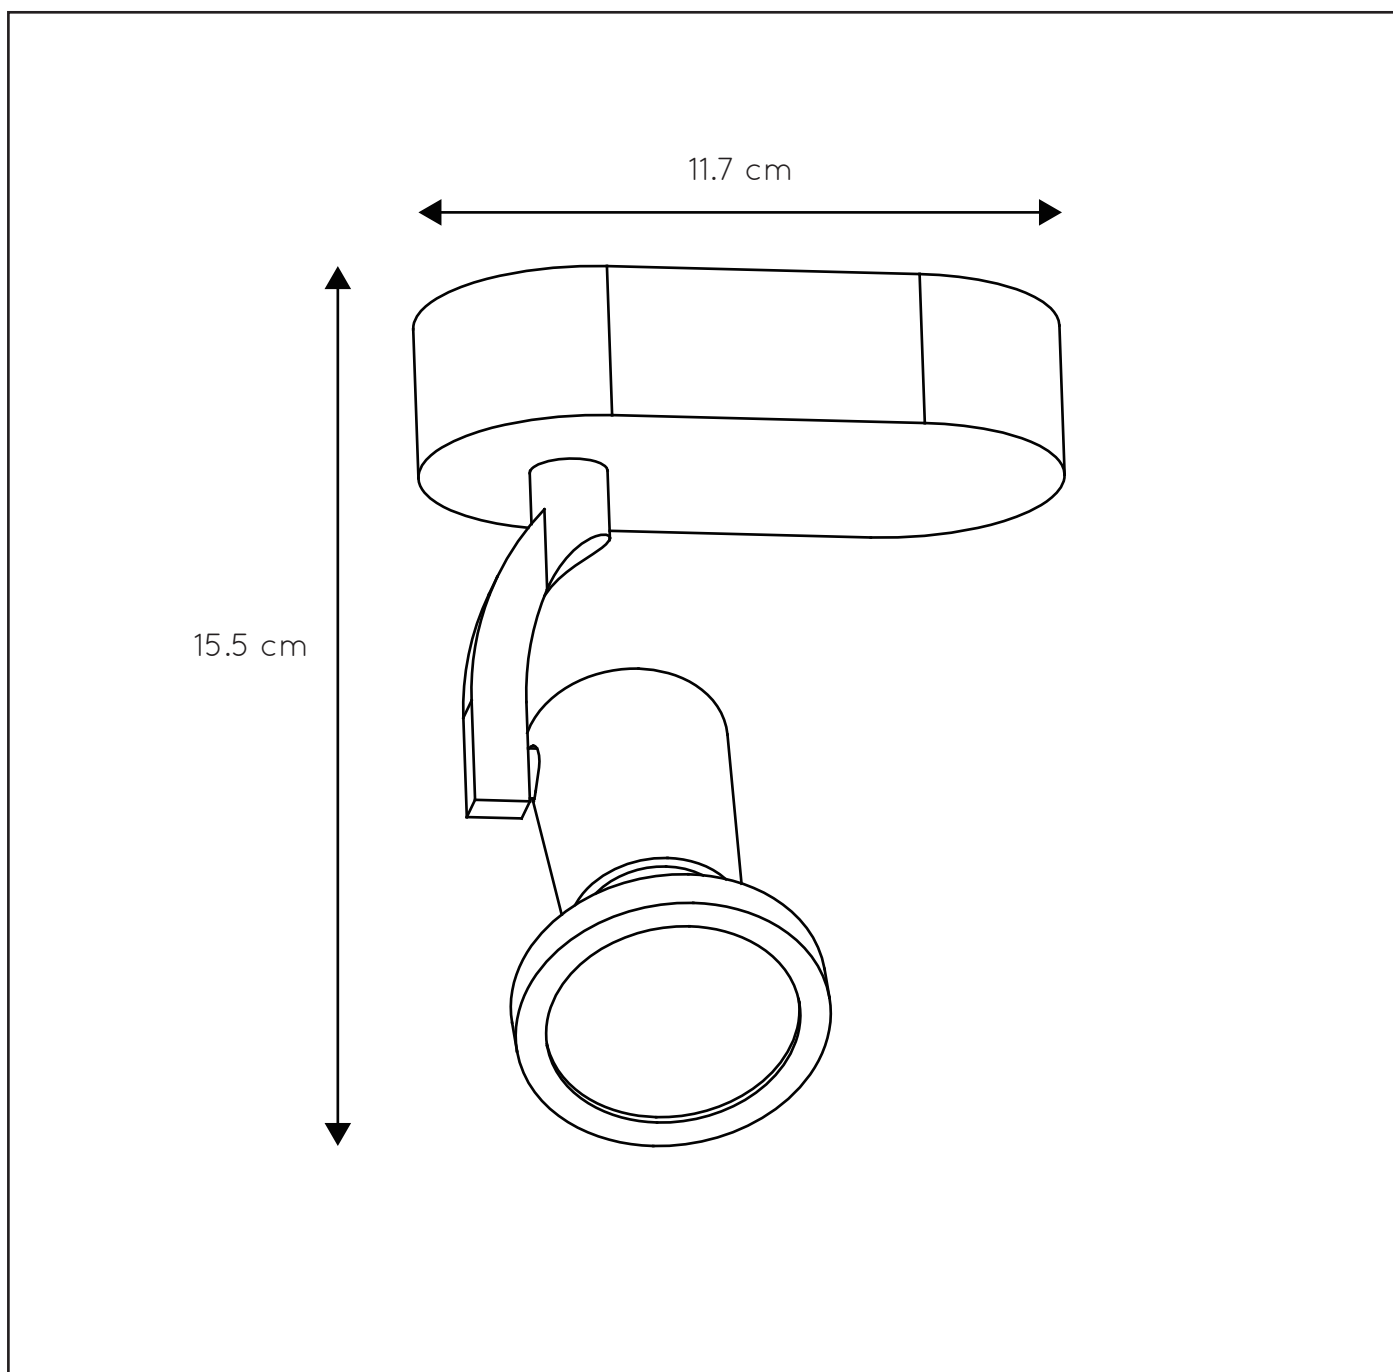

LUCIDE

GENERAL SPECIFICATIONS

**RECOMMENDED LUCIDE
LIGHT SOURCE**

49008/05/60

Light source dimmable : No
Light source incl. : Yes

General

Dimensions LxWxH : 6.0 cm x 11.7 cm x 15.5 cm
Height minimum : 9 cm
Height maximum : 15.5 cm
Dimensions shade LxWxH : 5.6 cm x 5.6 cm x 7.8 cm
Main material : Zinc Alloy
Ceiling rose material : Metal
Color : Black, White
Style : Modern
Shape : Oval
Weight : 0.42 kg
Warranty : 2 years

Product specifications

Dimmable : No
Light direction : Downlight
Adjustable in height : Not In Height Adjustable
Directional : Rotatable & Tilttable (360 Degrees)
Cable : No
Cable length :
Sensor : Without Sensor
Control : Light Switch Control
IP-Class : 20
Electric class : 1
Light source including ? : Yes
Lamp socket : GU10
Light source number : 1
Power requirements : 220-240V-50Hz
Bulb type & maximum wattage : LED GU10 5W

For more specifications of this product please visit
www.lucide.com

JASTER-LED

Item number : 11903/05/30

EAN code : 5411212114679

Item number : 11903/05/31

EAN code : 5411212114686

For more specifications, dimensions please visit