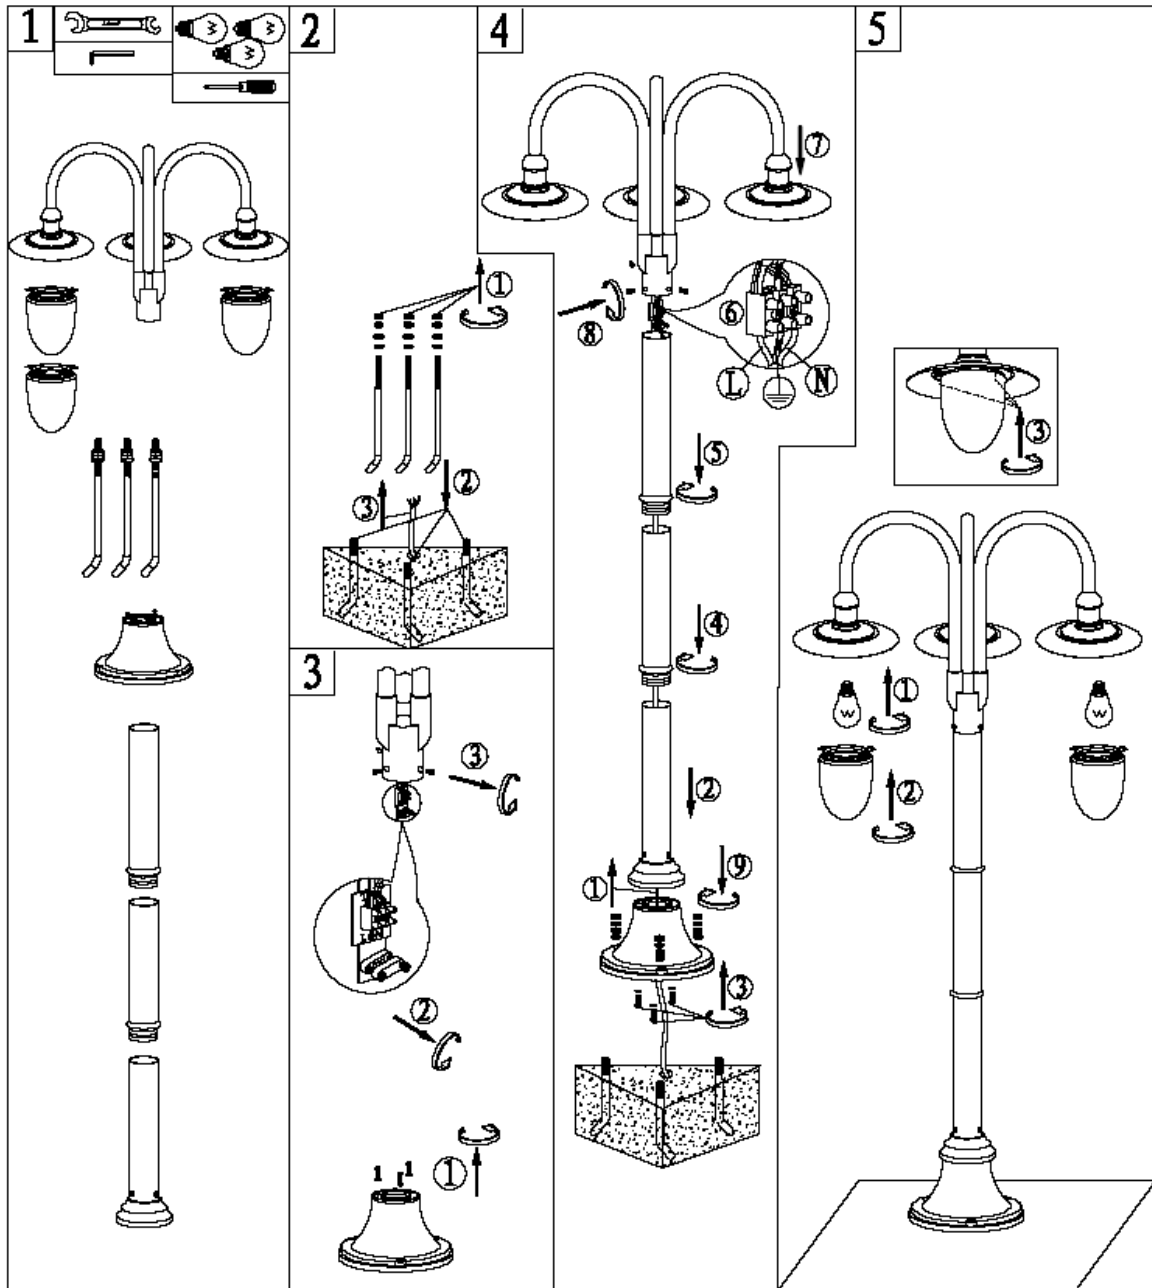

Line drawing of the item (with outline dimensions)

Item number: 11873/03/97

Installation drawing (the same as it in its instruction manual)

Technical details

materials used:	Aluminium
color:	rusty
dimmable and how is the fixture dimmable:	
size:	Height: 210 cm Length: 62.7 cm Width: 25 cm Net Weight: 10 kg
power requirements:	220-240V ~50HZ
bulb type and maximum Wattage:	E27 MAX 60W
number of bulbs:	3 XE27
IP degree:	IP44