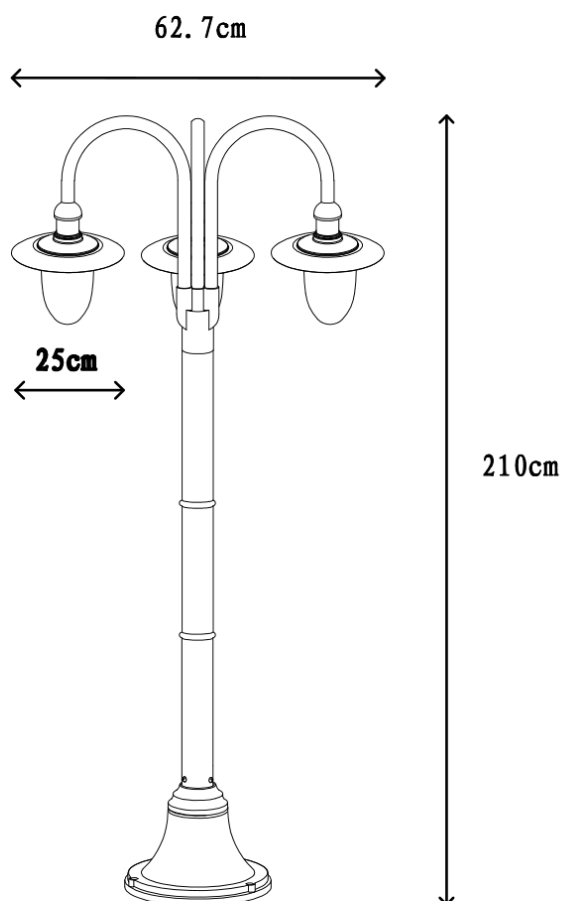

Line drawing of the item (with outline dimensions)

Item number: 11873/03/97

Installation drawing (the same as it in its instruction manual)

Technical details

materials used:	Aluminium
color:	rusty
dimmable and how is the fixture dimmable:	
size:	Height: 210 cm Length: 62.7 cm Width: 25 cm Net Weight: 10 kg
power requirements:	220-240V ~50HZ
bulb type and maximum Wattage:	E27 MAX 60W
number of bulbs:	3 XE27
IP degree:	IP44