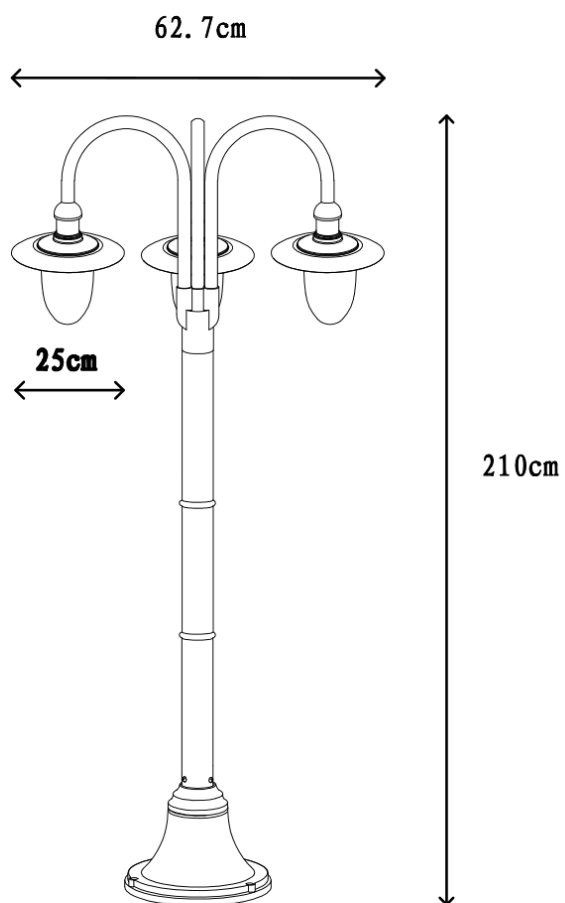

Line drawing of the item (with outline dimensions)

Item number: 11873/03/30

Installation drawing (the same as it in its instruction manual)

Technical details

materials used:	Aluminium
color:	black
dimmable and how is the fixture dimmable:	
size:	Height: 210 cm Length: 62.7 cm Width: 25 cm Net Weight: 10 kg
power requirements:	220-240V ~50HZ
bulb type and maximum Wattage:	E27 MAX 60W
number of bulbs:	3 XE27
IP degree:	IP44