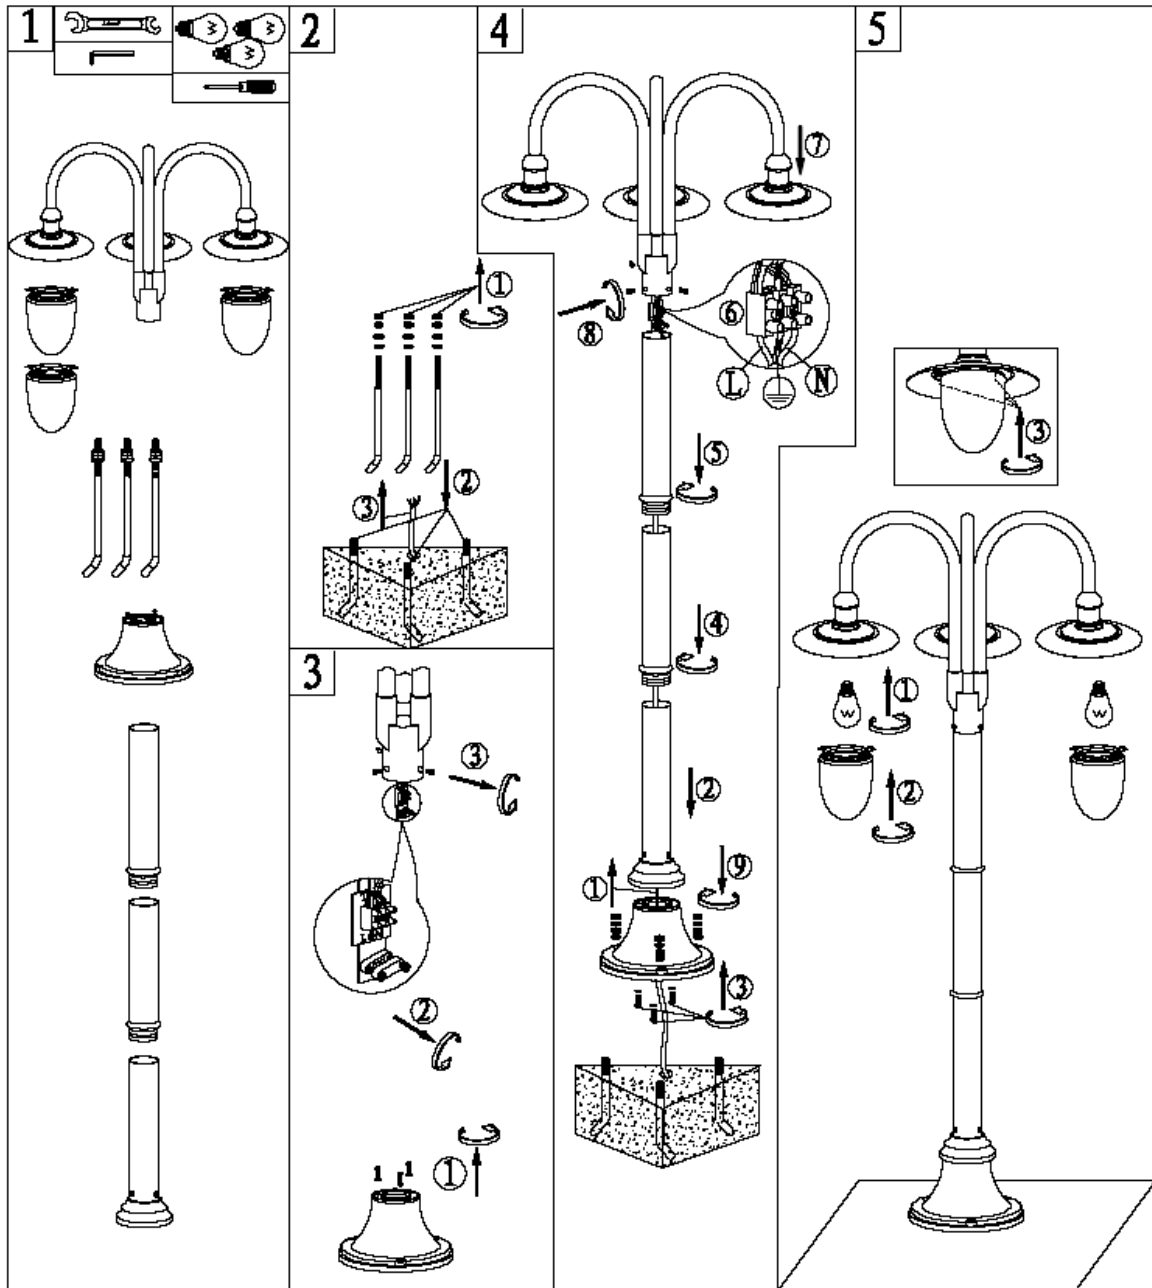

Line drawing of the item (with outline dimensions)

Item number: 11873/03/30

Installation drawing (the same as it in its instruction manual)

Technical details

materials used:	Aluminium
color:	black
dimmable and how is the fixture dimmable:	
size:	Height: 210 cm Length: 62.7 cm Width: 25 cm Net Weight: 10 kg
power requirements:	220-240V ~50HZ
bulb type and maximum Wattage:	E27 MAX 60W
number of bulbs:	3 XE27
IP degree:	IP44