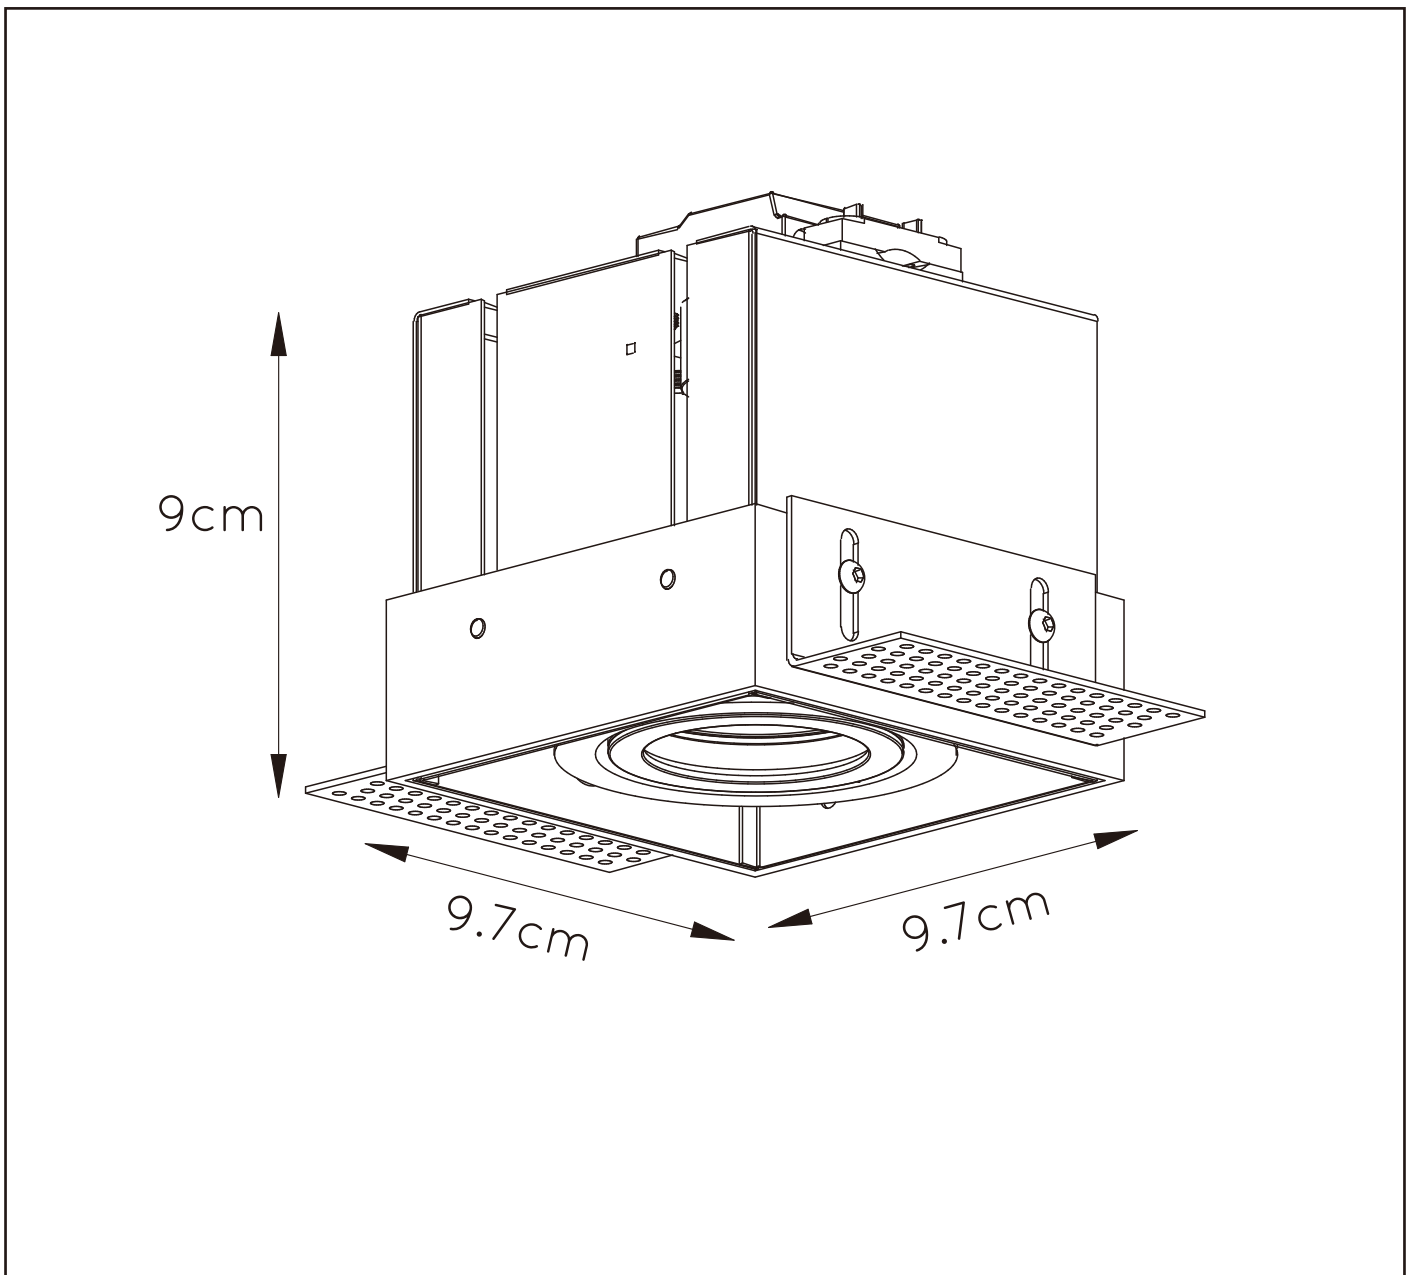

RECOMMENDED LUCIDE LIGHT SOURCE

49009/05/30 , 49009/05/31
Light source dimmable : Yes. Dim to warm
Light source incl. : No

General

Dimensions LxWxH : 9.7cm x 9.7cm x 9cm
Height maximum : N/A
Dimensions shade LxWxH : N/A
Main material : aluminium/Iron
Ceiling rose material : aluminium
Color : Sand White , Sand Black
Style : Modern
Shape : square
Weight : 0.48kg
Warranty : 2 years

Product specifications

Dimmable : Yes
Light direction : downward
Adjustable in height : No
Directional : Yes Directional
Cable : Without Cable
Cable length : N/A
Sensor : Without Sensor
Control : Light Switch Control
IP-Class : IP20
Electric class : 1
Light source including ? : No
Lamp socket : GU10
Light source number : 1
Power requirements : 220-240V~50Hz
Bulb type & maximum wattage : GU10 MAX.50W

For more specifications of this product please visit
www.lucide.com

TRIMLESS

Item number : 09925/01/30

EAN code : 5411212092212

Item number : 09925/01/31

EAN code : 5411212092229

LUCIDE

INSTALLATION DRAWING SPECIFICATIONS