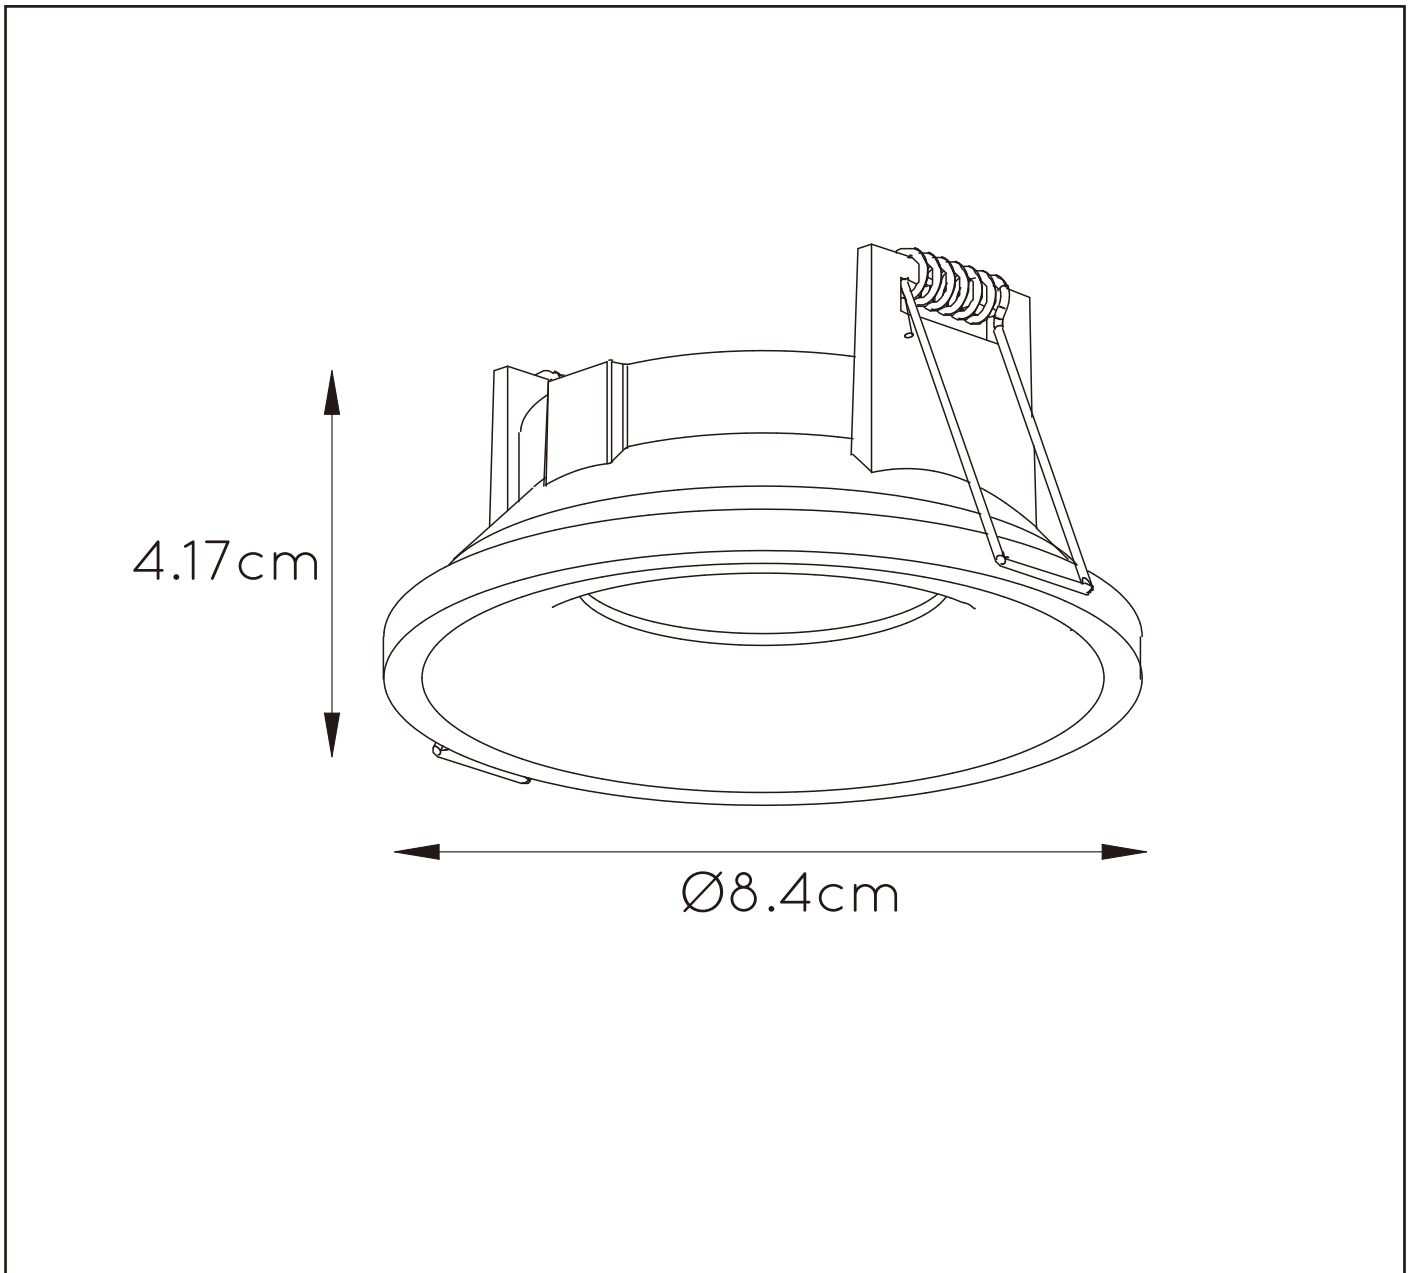

LUCIDE

GENERAL SPECIFICATIONS

RECOMMENDED LUCIDE LIGHT SOURCE

49009/05/30
Light source dimmable : Yes. Dim to warm
Light source incl. : No

ZIVA

General

Dimensions LxWxH : D8.4cm x 4.17cm
Height maximum : 0.5cm
Dimensions shade LxWxH : N/A
Main material : aluminium
Ceiling rose material : aluminium
Color : Sand Black / Sand White
Style : Modern
Shape : Round
Weight : 0.14kg
Warranty : 2 years

Product specifications

Dimmable : No
Light direction : downward
Adjustable in height : No
Directional : Directional
Cable : Without Cable
Cable length : N/A
Sensor : Without Sensor
Control : Light Switch Control
IP-Class : IP44
Electric class : II
Light source including ? : No
Lamp socket : GU10
Light source number : 1
Power requirements : 220-240V~50Hz
Bulb type & maximum wattage : GU10 MAX.50W

EAN code : 5411212092175

Item number : 09923/01/31

EAN code : 5411212092182

LUCIDE

INSTALLATION DRAWING SPECIFICATIONS