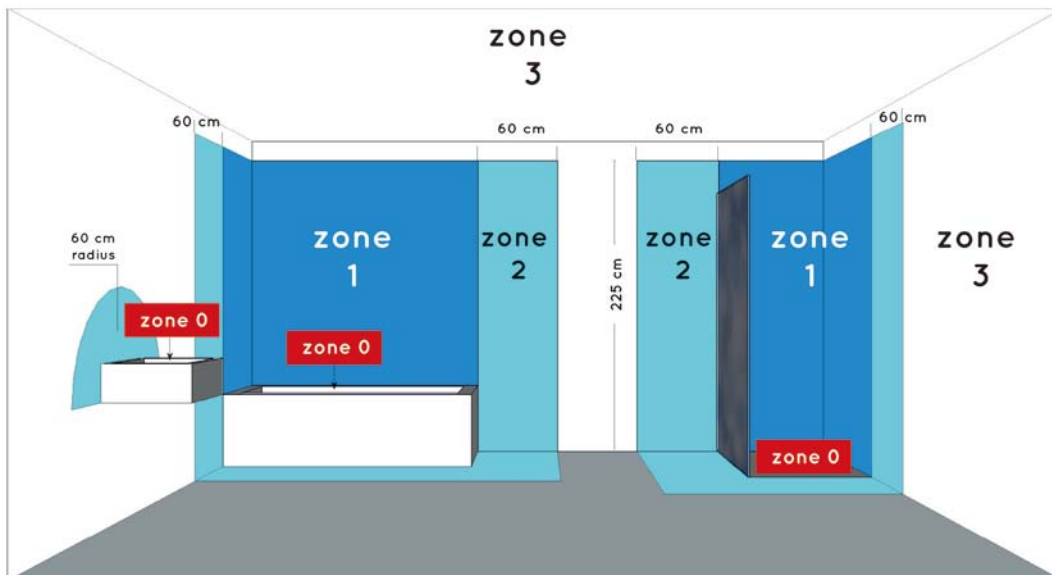

LUCIDE

GENERAL SPECIFICATIONS

RECOMMENDED LUCIDE LIGHT SOURCE

49009/05/30
Light source dimmable : Yes. Dim to warm
Light source incl. : No

ZIVA

General

Dimensions LxWxH : D8.4cm x 4.17cm
Height maximum : 0.5cm
Dimensions shade LxWxH : N/A
Main material : aluminium
Ceiling rose material : aluminium
Color : Sand Black / Sand White
Style : Modern
Shape : Round
Weight : 0.14kg
Warranty : 2 years

Product specifications

Dimmable : No
Light direction : downward
Adjustable in height : No
Directional : Directional
Cable : Without Cable
Cable length : N/A
Sensor : Without Sensor
Control : Light Switch Control
IP-Class : IP44
Electric class : II
Light source including ? : No
Lamp socket : GU10
Light source number : 1
Power requirements : 220-240V~50Hz
Bulb type & maximum wattage : GU10 MAX.50W