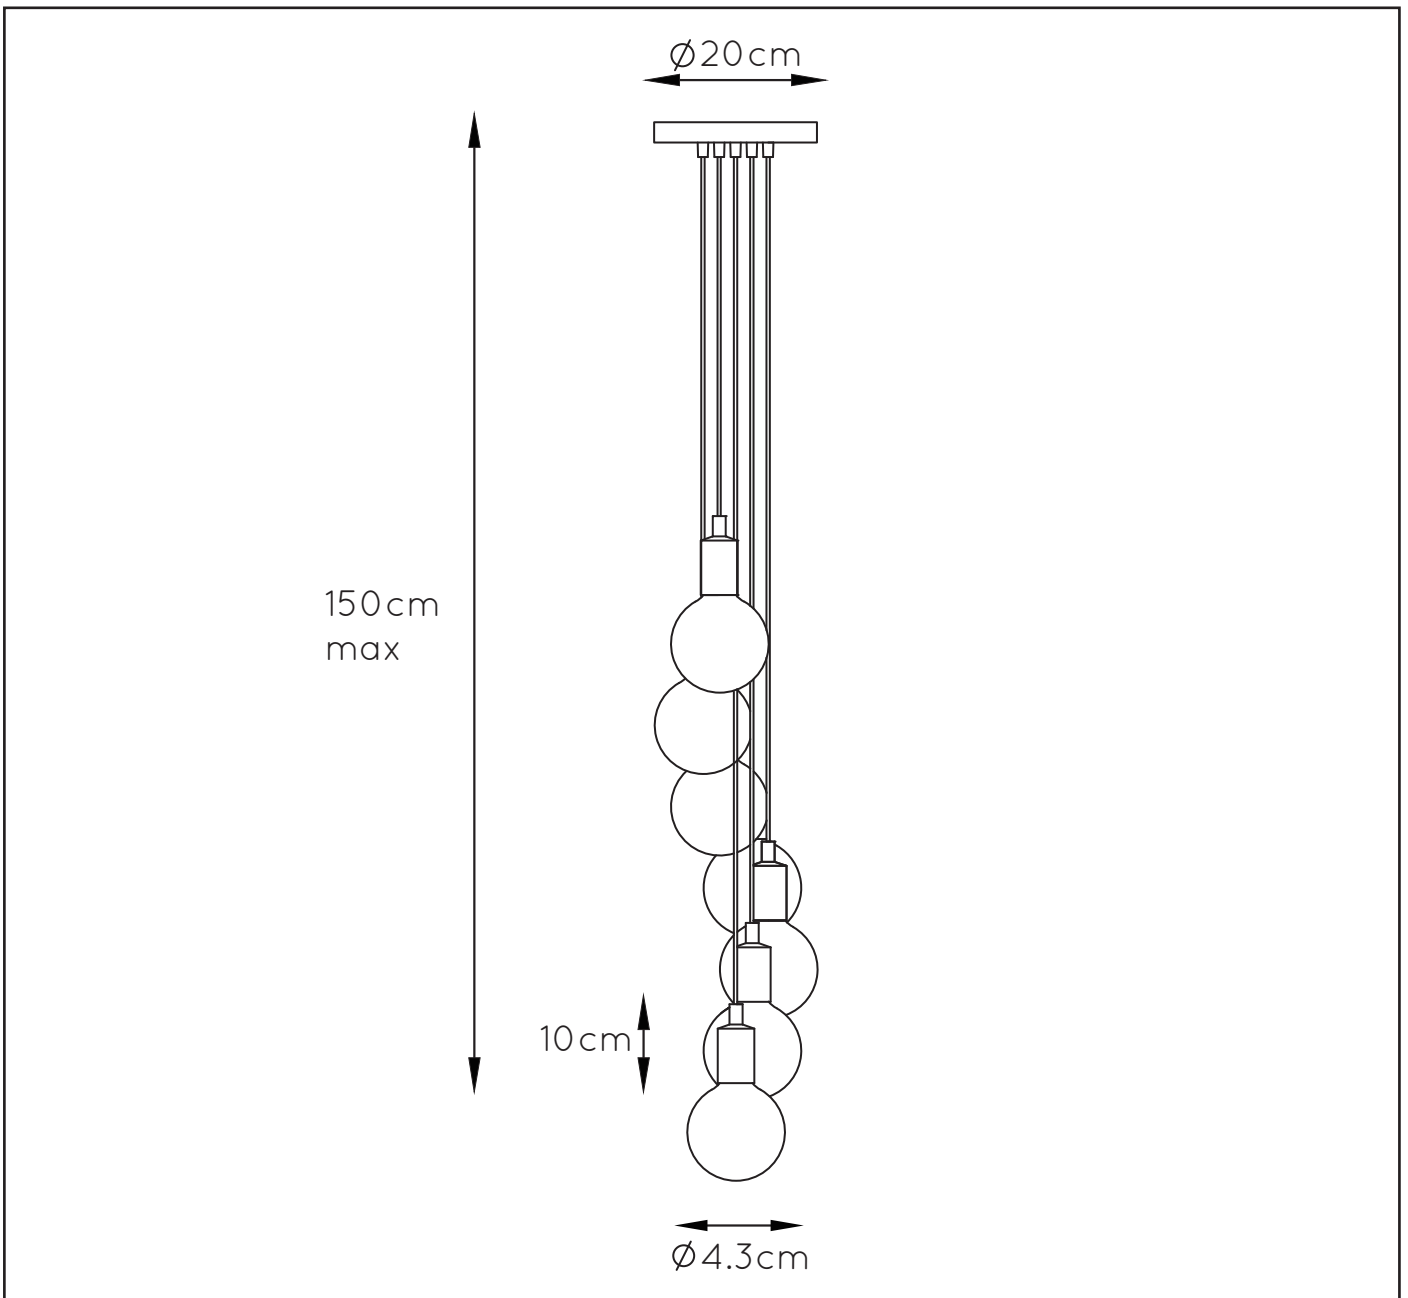

FIX MULTIPLE

Item number : 08408/07/30

EAN code : 5411212082886