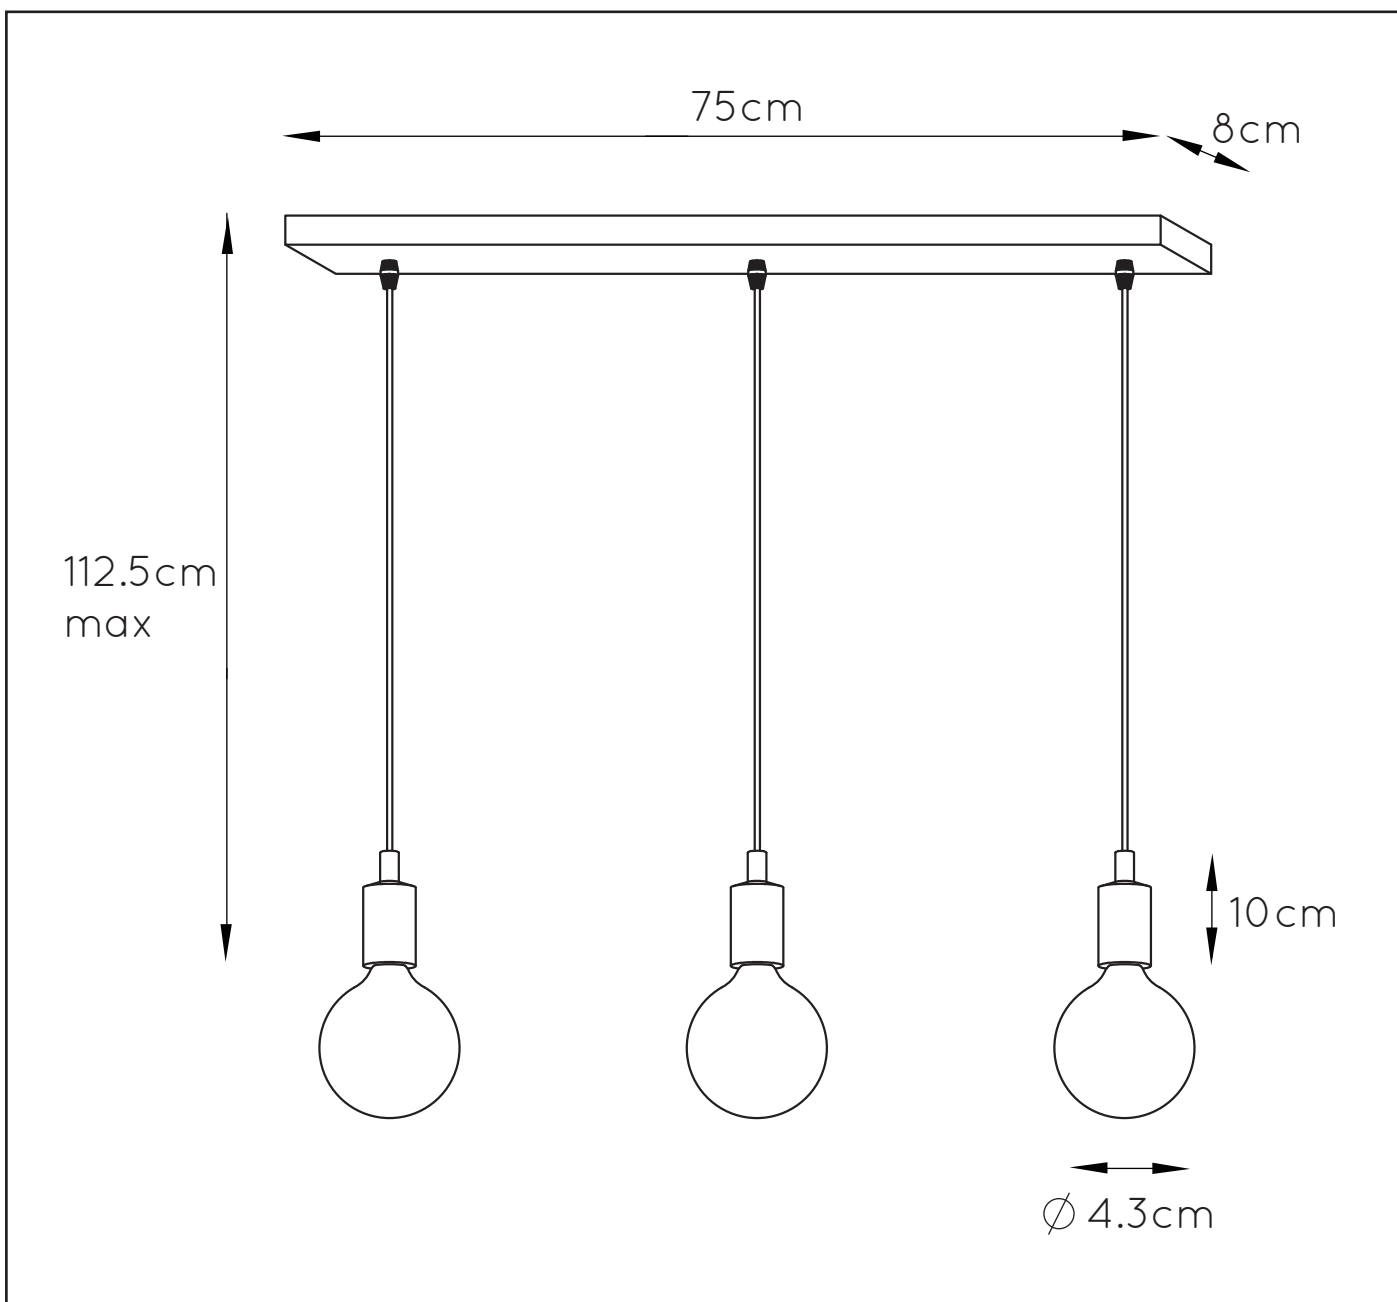

FIX MULTI

Item number : 08408/03/30

EAN code : 5411212082725