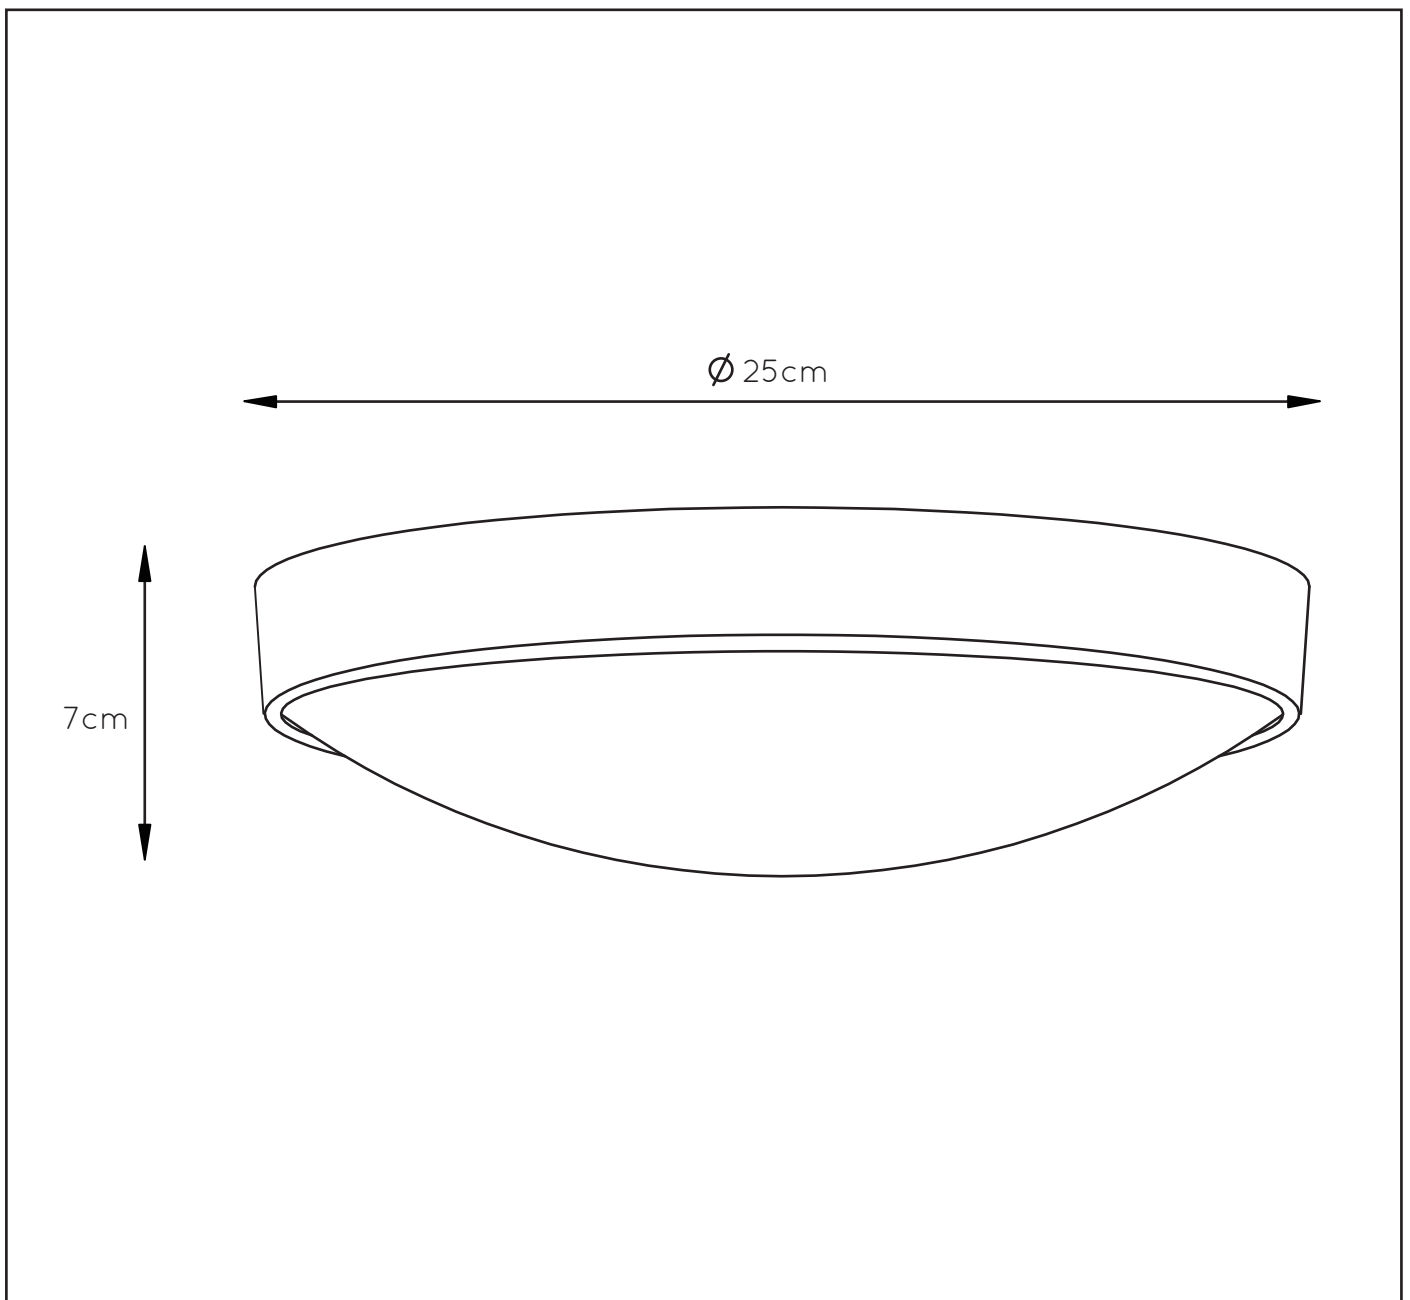

LUCIDE

TECHNICAL DRAWING & DIMENSIONS

LEX

Item number : 08109/01/30

EAN code : 5411212082299

Item number : 08109/01/31

EAN code : 5411212082305

For more specifications, dimensions please visit
www.lucide.com