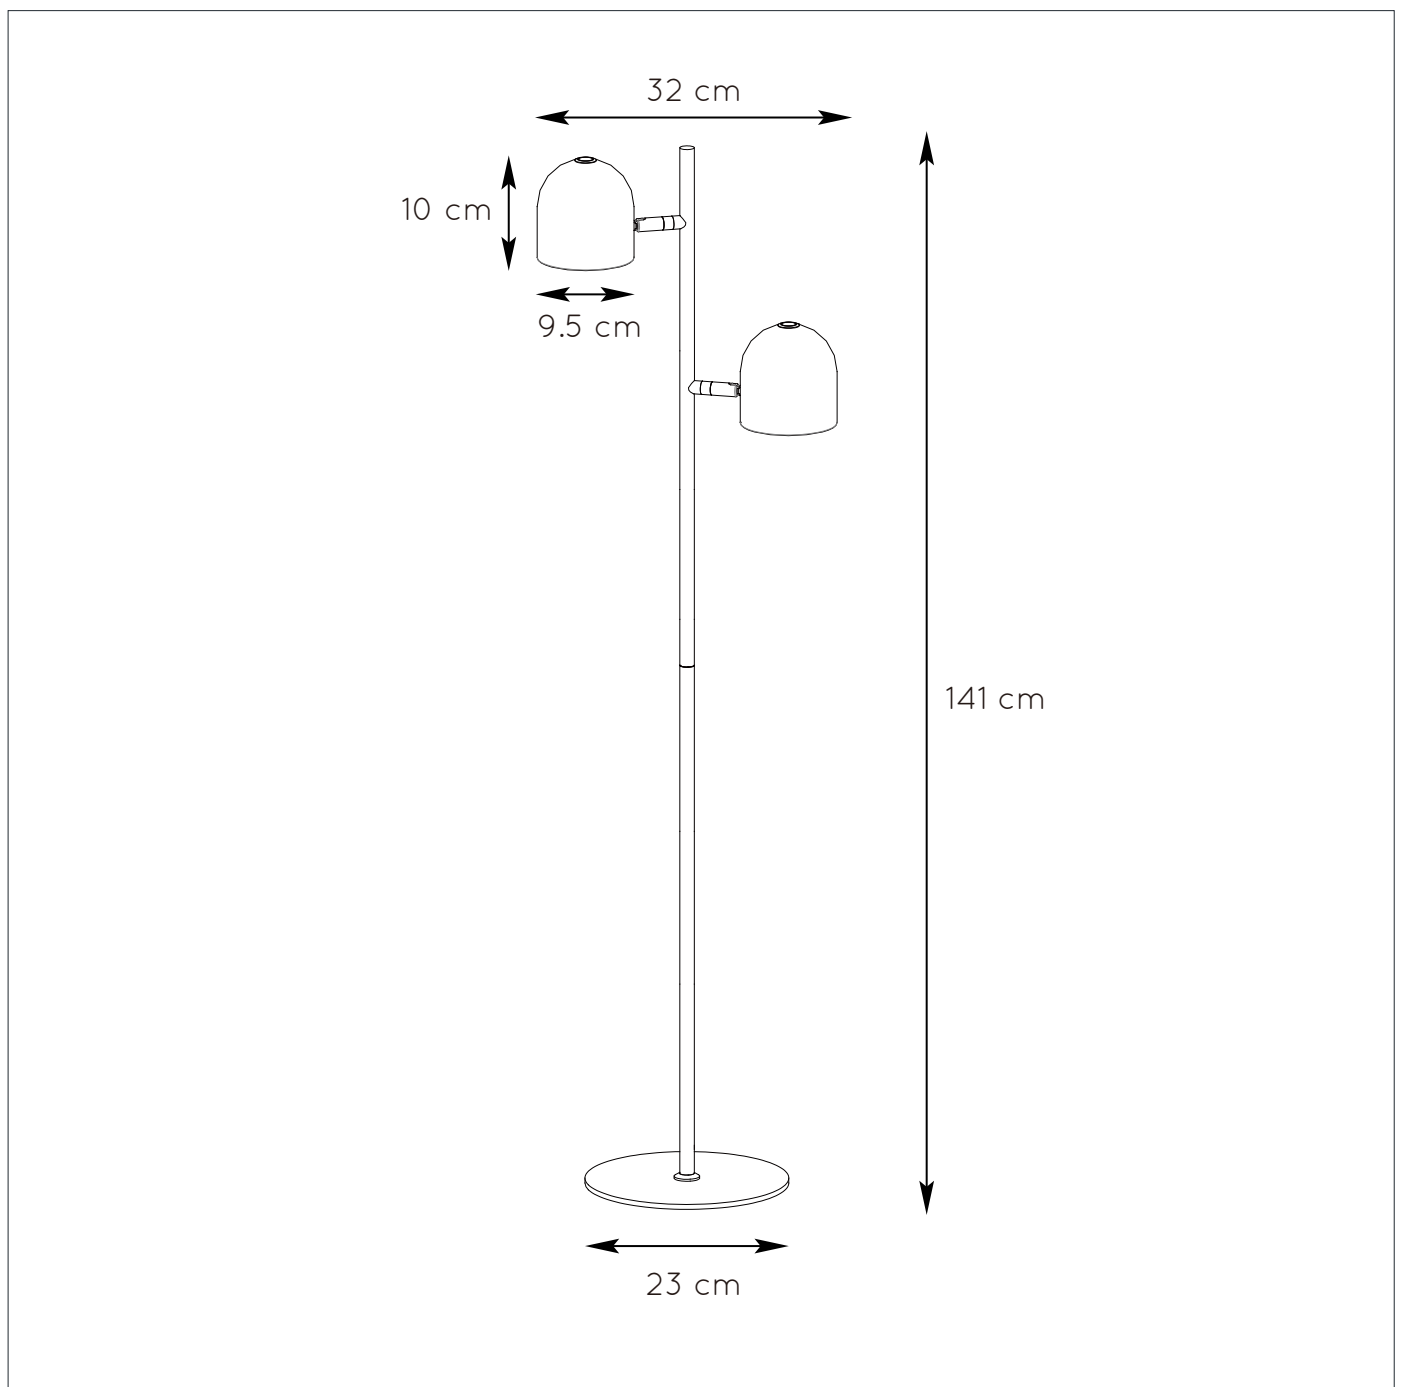

LUCIDE

TECHNICAL DRAWING & DIMENSIONS

SKANSKA

Item number : 03703/10/30

EAN code : 5411212030481

Item number : 03703/10/31

EAN code : 5411212030474

For more specifications, dimensions please visit
www.lucide.com