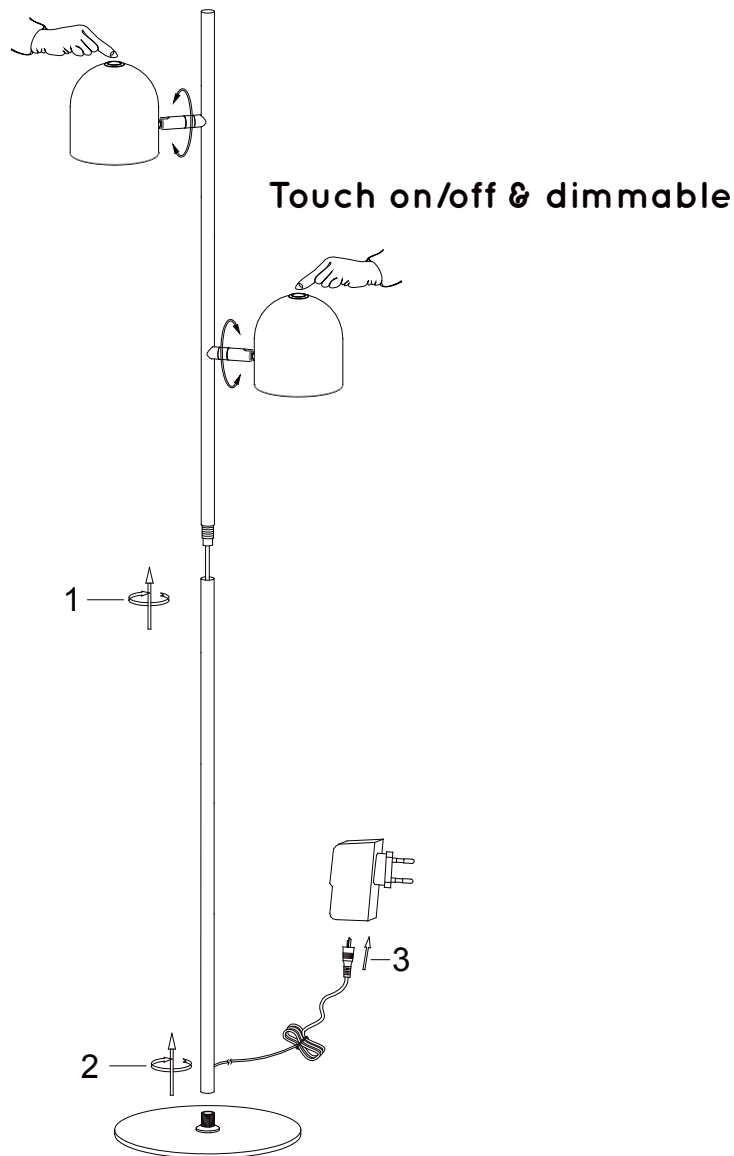

item number : 03703/10/30

EAN code : 5411212030481

item number : 03703/10/31

EAN code : 5411212030474

SKANSKA

General

Dimensions LxWxH : 32 cm x 23 cm x 141 cm
Height minimum : 141 cm
Height maximum : 141 cm
Dimensions shade LxWxH : Ø 9.5 cm x 10 cm
Main material : Metal
Ceiling rose material : -
Color : Black, white
Style : Modern
Shape: Round
Weight : 2.8 kg
Warranty : 3 years

Product specifications

Dimmable : Yes, touch dimmable
Light direction : Downlight
Adjustable in height : Not Adjustable In Height (Before Installation)
Directional : Rotatable & Tilttable (360 Degrees)
Cable : Yes, Cable On Product
Cable length : 200 cm
Sensor : Without Sensor
Control : Dimmer - On The Product
IP-Class : 20
Electric class : 3
Light source including : Yes
Lamp socket : 5W Edison LED
Light source number : 2
Power requirements : DC12V, 1000mA
 Main Power 100-240V- 50/60Hz
Bulb type & maximum wattage : 2x5W LED

For more specifications of this product please visit

www.lucide.com

LUCIDE

TECHNICAL DRAWING & DIMENSIONS

SKANSKA

Item number : 03703/10/30

EAN code : 5411212030481

Item number : 03703/10/31

EAN code : 5411212030474

For more specifications, dimensions please visit
www.lucide.com

Touch on/off & dimmable

Dit toestel is continu dimbaar. Door het langer aan te raken zal het toestel langzaam dimmen.